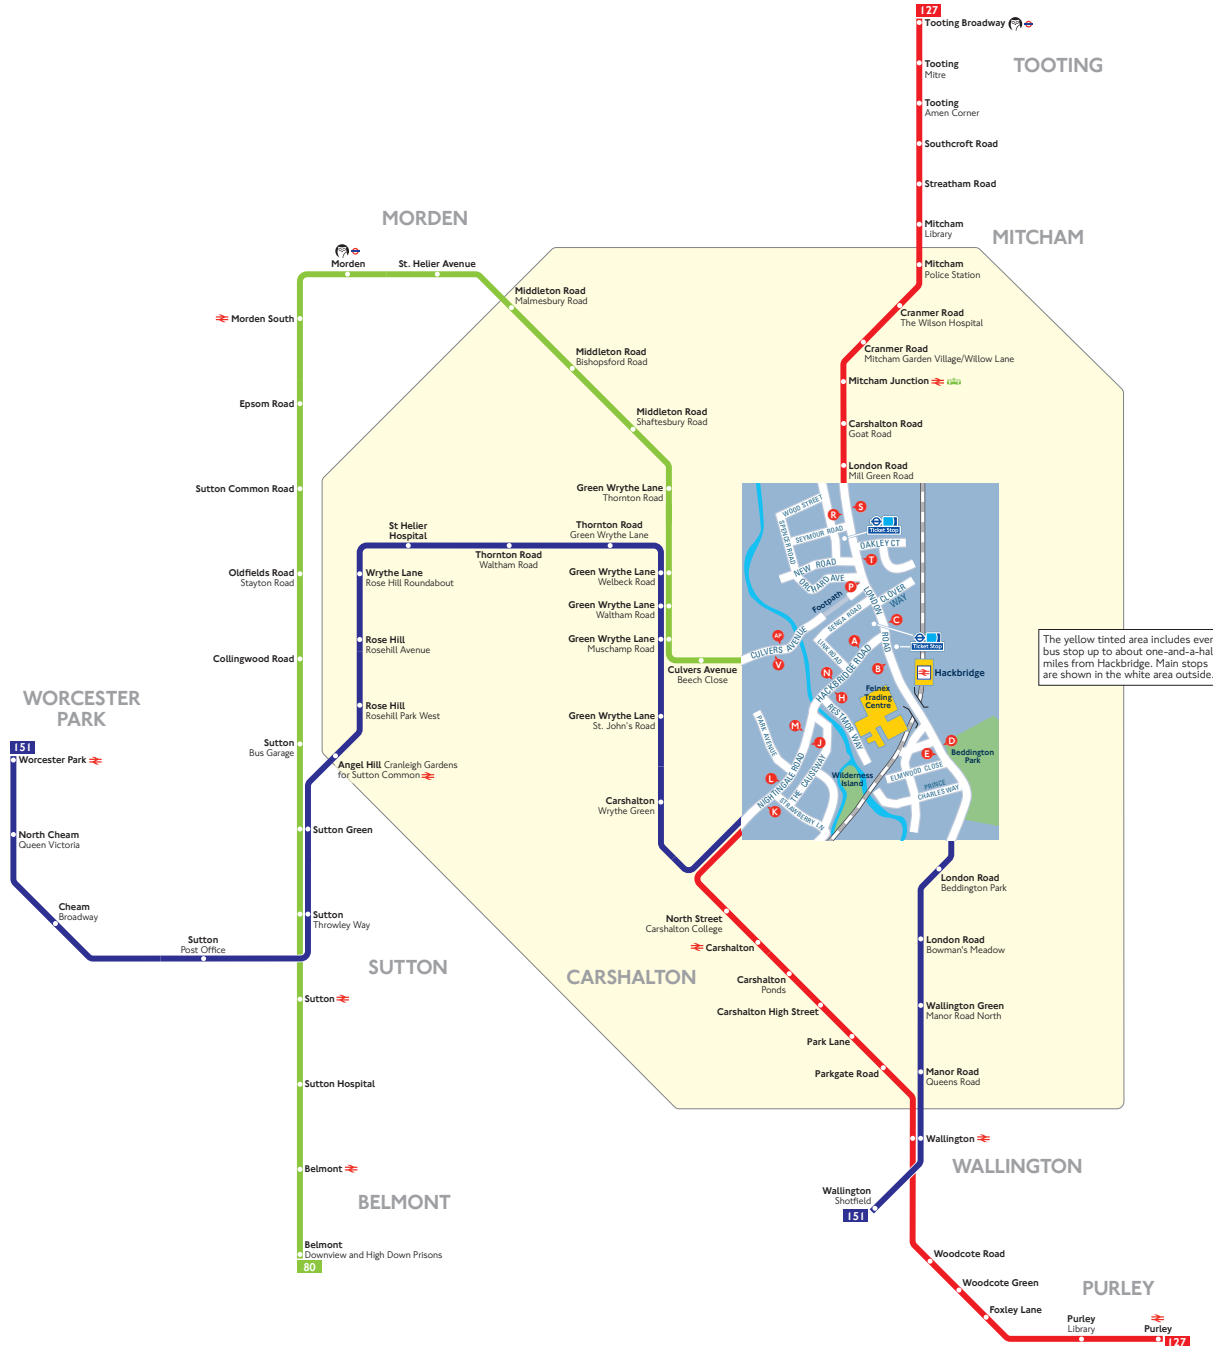

Buses from Hackbridge

Route finder

Bus route	Towards	Bus stops
80	Belmont	V
127	Purley	C H J K S T
	Tooting Broadway	A L M N P R
151	Wallington	A D L M N
	Worcester Park	B E H J K

Key

- Connections with London Underground
- Connections with National Rail
- Connections with London Trams
- Tube station with 24-hour service Friday and Saturday nights

Ways to pay

- Use your contactless debit or credit card. It's the same fare as Oyster and there is no need to top up.
- Top up your Oyster pay as you go credit or buy Travelcards and bus & tram passes at around 4,000 shops across London.
- Sign up for an online account to top up online and see your travel history and spending.