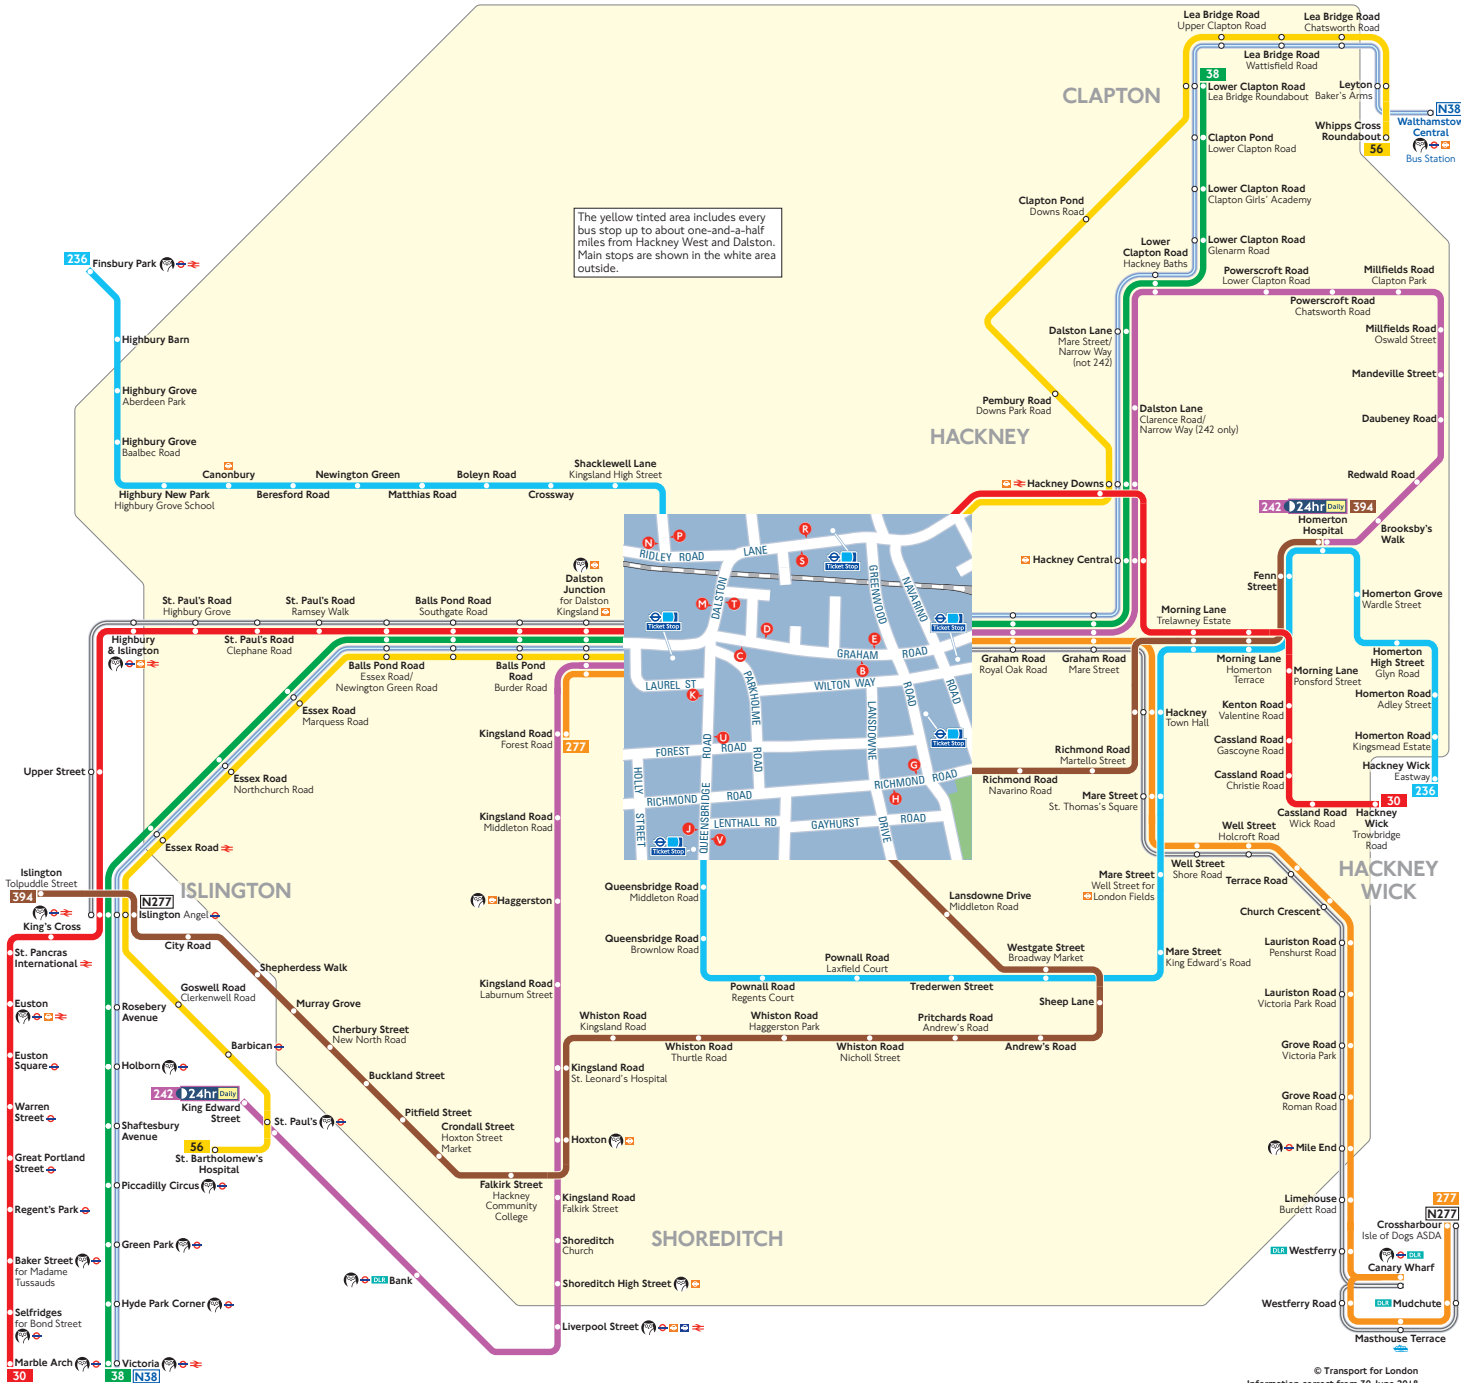

Buses from Hackney West and Dalston

Route finder

Bus route	Towards	Bus stops
30	Hackney Wick	M R
	Marble Arch	S T
38	Clapton	D E
	Victoria	B C
56	St. Bartholomew's Hospital	S T
	Whipps Cross	M R
236	Hackney Wick	P T U V
	Finsbury Park	J K M N
242	Homerton Hospital	D E
	St. Paul's	B C
277	Crossharbour	D E
	Dalston Junction	B C
394	Homerton Hospital	G
	Islington	H

Night buses

Bus route	Towards	Bus stops
N38	Victoria	B C
	Walthamstow	D E
N277	Crossharbour	D E
	Islington	B C

Key

- 30 Day buses in black
- N38 Night buses in blue
- Connections with London Underground
- Connections with London Overground
- Connections with TfL Rail
- Connections with National Rail
- Connections with DLR
- Connections with river boats
- Tube/London Overground station with 24-hour service Friday and Saturday nights

Ways to pay

- Use your contactless debit or credit card. It's the same fare as Oyster and there is no need to top up.
- Top up your Oyster pay as you go credit or buy Travelcards and bus & tram passes at around 4,000 shops across London.
- Sign up for an online account to top up online and see your travel history and spending.