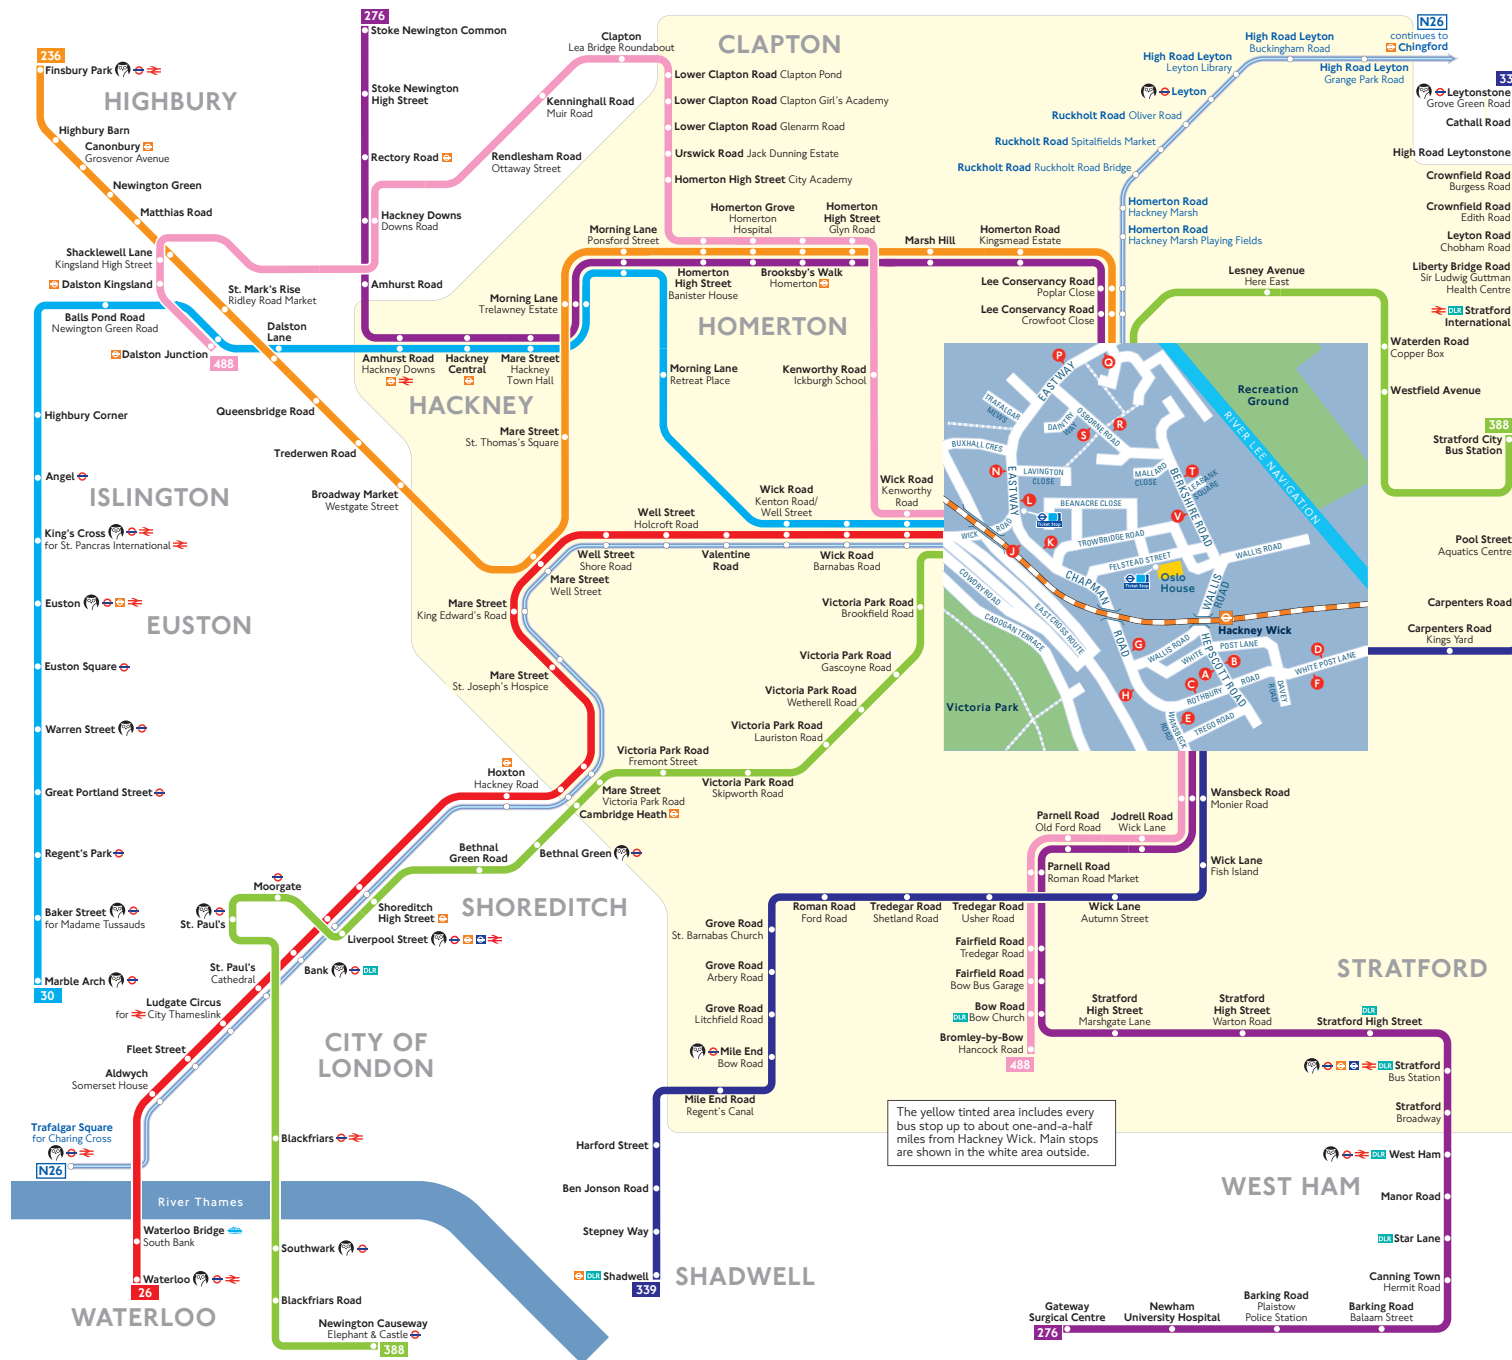

Buses from Hackney Wick

Route finder

Bus route	Towards	Bus stops
26	Waterloo	L
30	Marble Arch	J
236	Finsbury Park	P
276	Newham University Hospital	B E O R T
	Stoke Newington	A C P S V
339	Leytonstone	C D
	Shadwell	E F
388	Elephant & Castle	L O
	Stratford	N P
488	Bromley-by-Bow	E G K
	Dalston Junction	H J

Night buses

Bus route	Towards	Bus stops
N26	Chingford	N P
	Trafalgar Square	L O