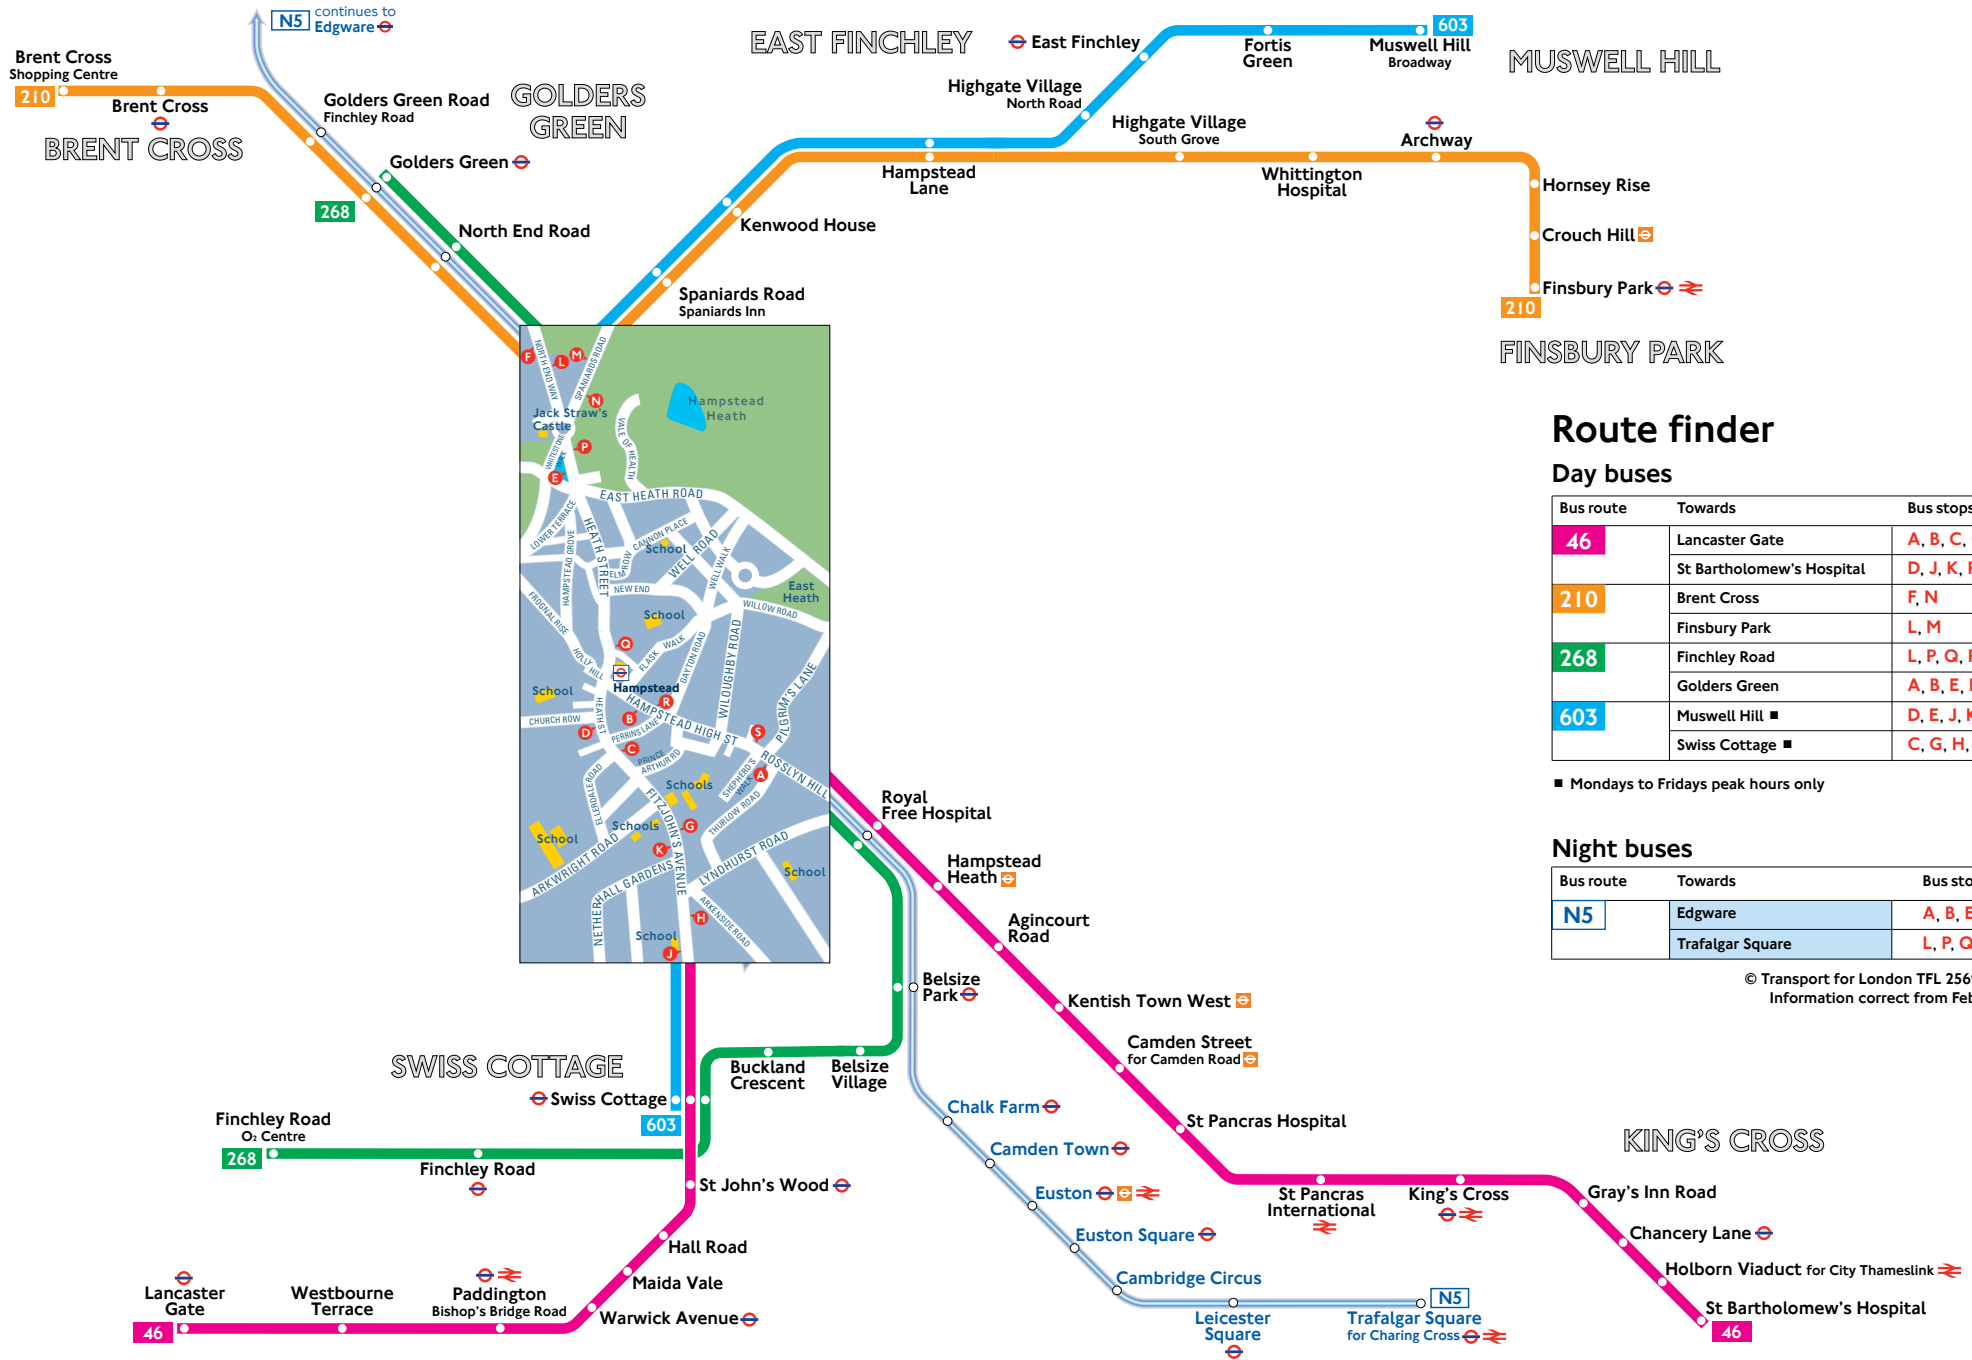

# Buses from Hampstead

## Route finder

### Day buses

Bus route	Towards	Bus stops
46	Lancaster Gate	A, B, C, G, H
	St Bartholomew's Hospital	D, J, K, R, S
210	Brent Cross	F, N
	Finsbury Park	L, M
268	Finchley Road	L, P, Q, R, S
	Golders Green	A, B, E, F
603	Muswell Hill ■	D, E, J, K, M
	Swiss Cottage ■	C, G, H, N, P, Q

### Night buses

Bus route	Towards	Bus stops
N5	Edgware	A, B, E, F
	Trafalgar Square	L, P, Q, R, S

© Transport for London TFL 25695.02.13 (T)  
Information correct from February 2013