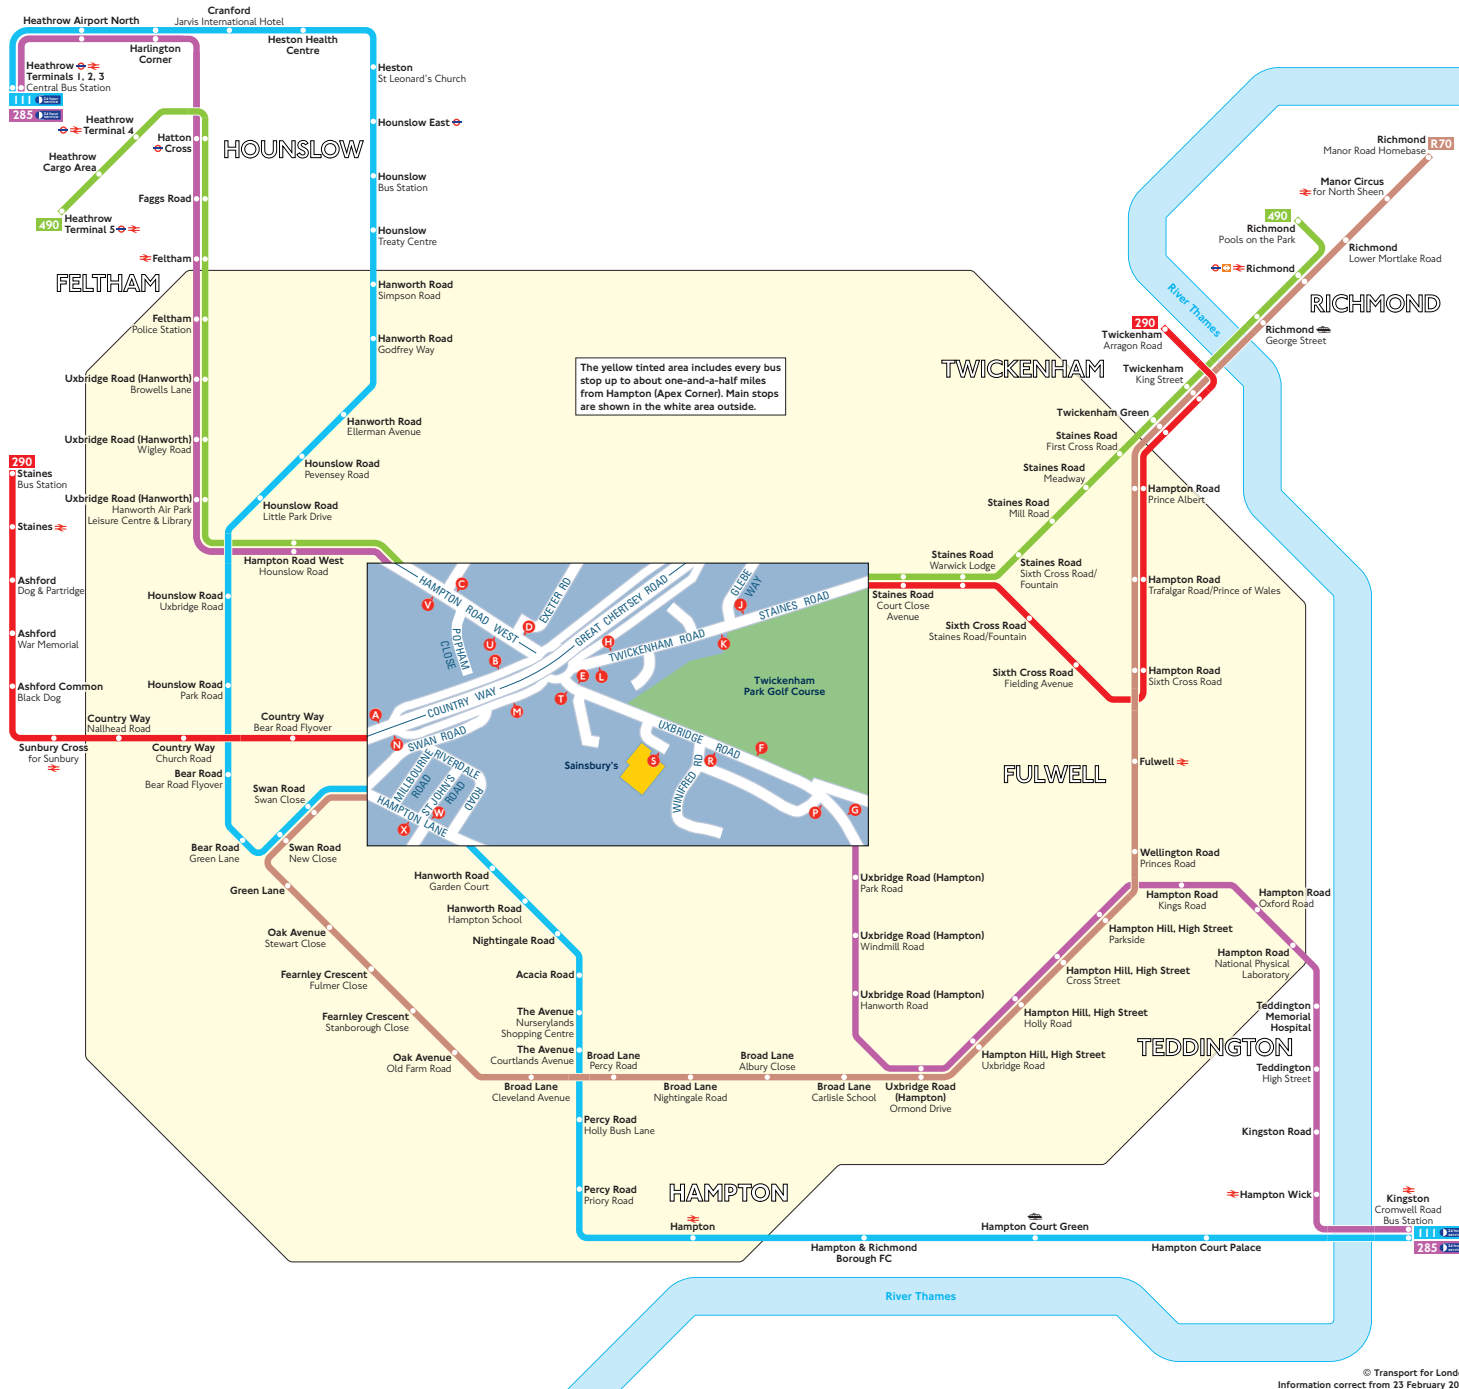

Buses from Hampton (Apex Corner)

Key

- Connections with London Underground
- Connections with National Rail
- Connections with river boats

Red discs show the bus stop you need for your chosen bus service. The disc **A** appears on the top of the bus stop in the street (see map of town centre in centre of diagram).

Route finder

Day buses including 24-hour services

Bus route	Towards	Bus stops
	Heathrow	X
	Terminals 1, 2, 3	
	Kingston	W
285	Heathrow	P R S T U V
	Terminals 1, 2, 3	
	Kingston	C D E F G S
290	Staines	E K L M N S T
	Twickenham	A B E H J S T
490	Heathrow Terminal 5	K L U V
	Richmond	C D H J
R70	Richmond	X