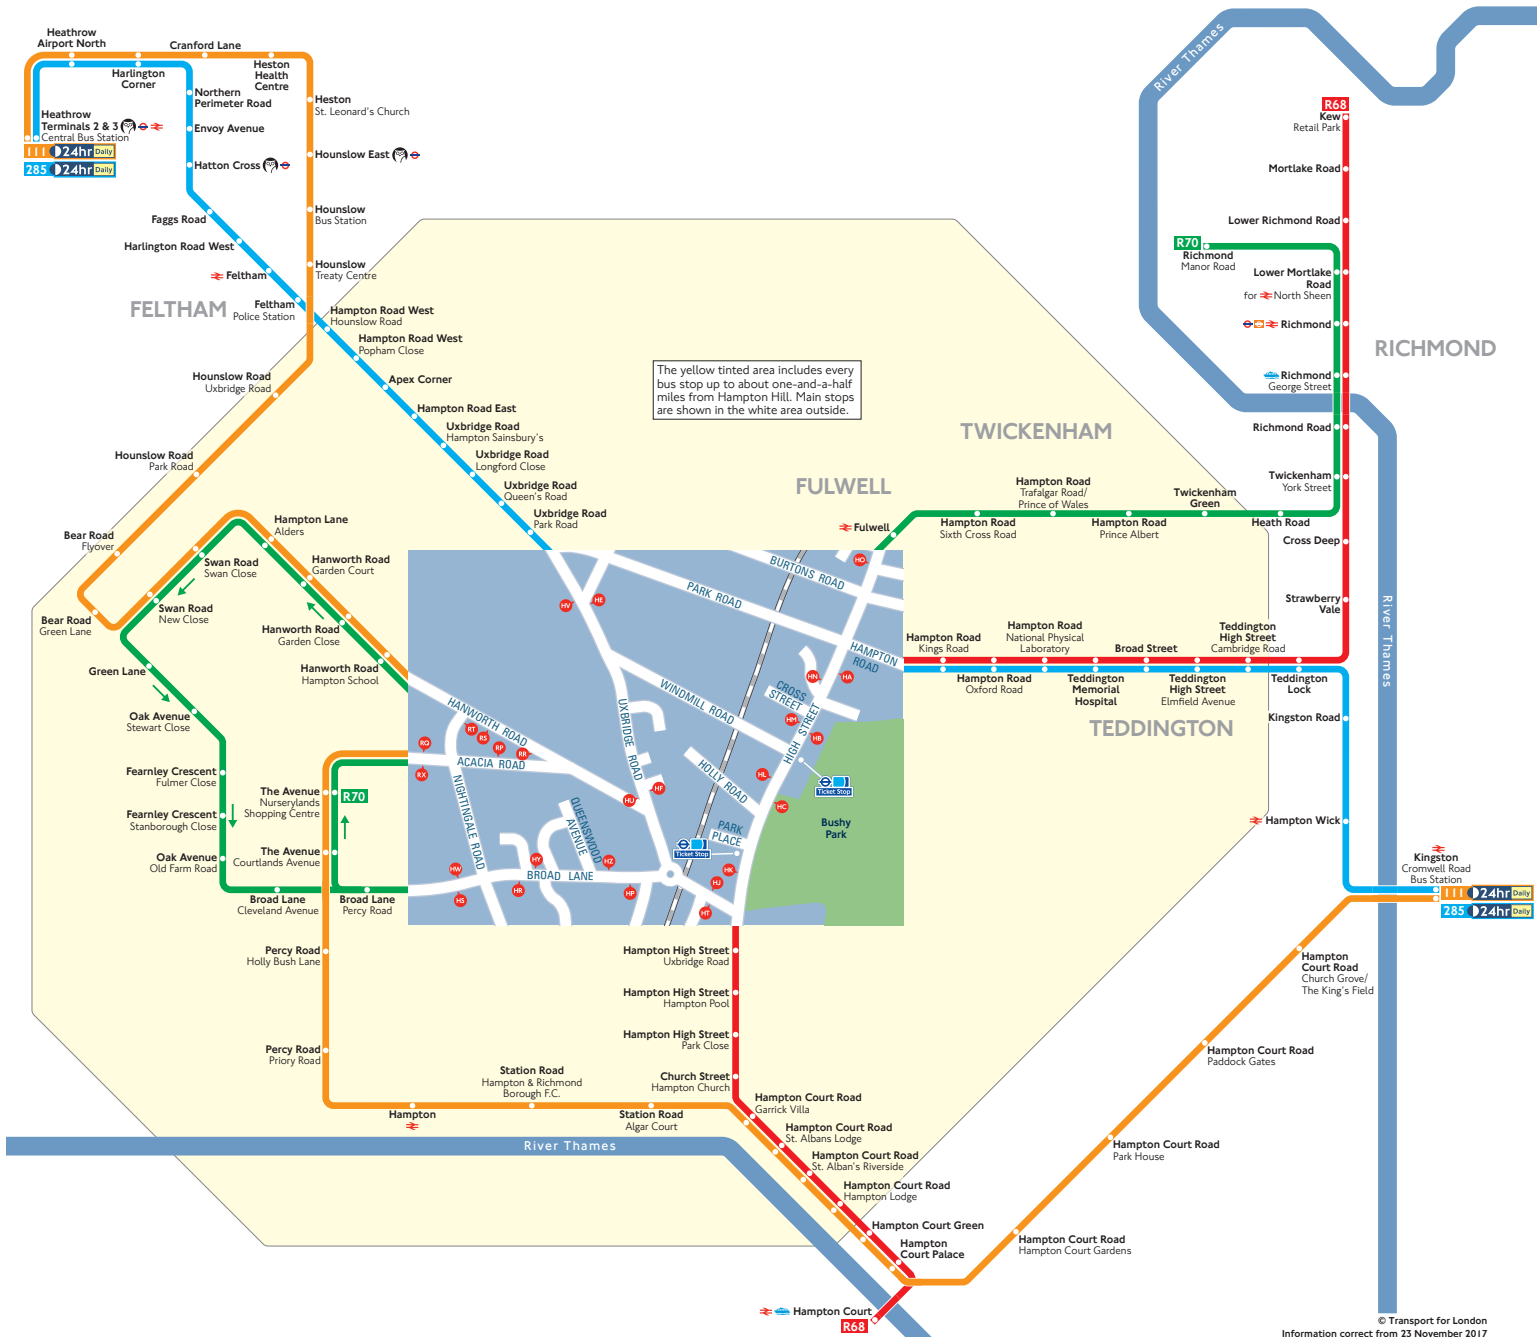

# Buses from Hampton Hill

## Route finder

Bus route	Towards	Bus stops
111	Heathrow Terminals 2 & 3	RP
285	Kingston	RP, RY
	Heathrow Terminals 2 & 3	HA, HB, HC, HD, HE, HF, HG, HH, HI, HJ, HK, HL, HM, HN, HO, HP, HQ, HR, HS, HT, HU, HV, HW, HX, HY, HZ
R68	Kingston	HB, HD, HE, HF, HG, HH, HI, HJ, HK, HL, HM, HN, HO, HP, HQ, HR, HS, HT, HU, HV, HW, HX, HY, HZ
	Hampton Court	HB, HD, HE, HF, HG, HH, HI, HJ, HK, HL, HM, HN, HO, HP, HQ, HR, HS, HT, HU, HV, HW, HX, HY, HZ
	Kew	HA, HB, HC, HD, HE, HF, HG, HH, HI, HJ, HK, HL, HM, HN, HO, HP, HQ, HR, HS, HT, HU, HV, HW, HX, HY, HZ
	Hampton	HA, HB, HC, HD, HE, HF, HG, HH, HI, HJ, HK, HL, HM, HN, HO, HP, HQ, HR, HS, HT, HU, HV, HW, HX, HY, HZ
R70	Richmond	HJ, HK, HL, HM, HN, HO, HP, HQ, HR, HS, HT, HU, HV, HW, HX, HY, HZ

## Key

- Connections with London Underground
- Connections with London Overground
- Connections with National Rail
- Connections with river boats
- Tube station with 24-hour service Friday and Saturday night

## Ways to pay

- Use your contactless debit or credit card. It's the same fare as Oyster and there is no need to top up.
- Top up your Oyster pay as you go credit or buy Travelcards and bus & tram passes at around 4,000 shops across London.
- Sign up for an online account to top up online and see your travel history and spending.