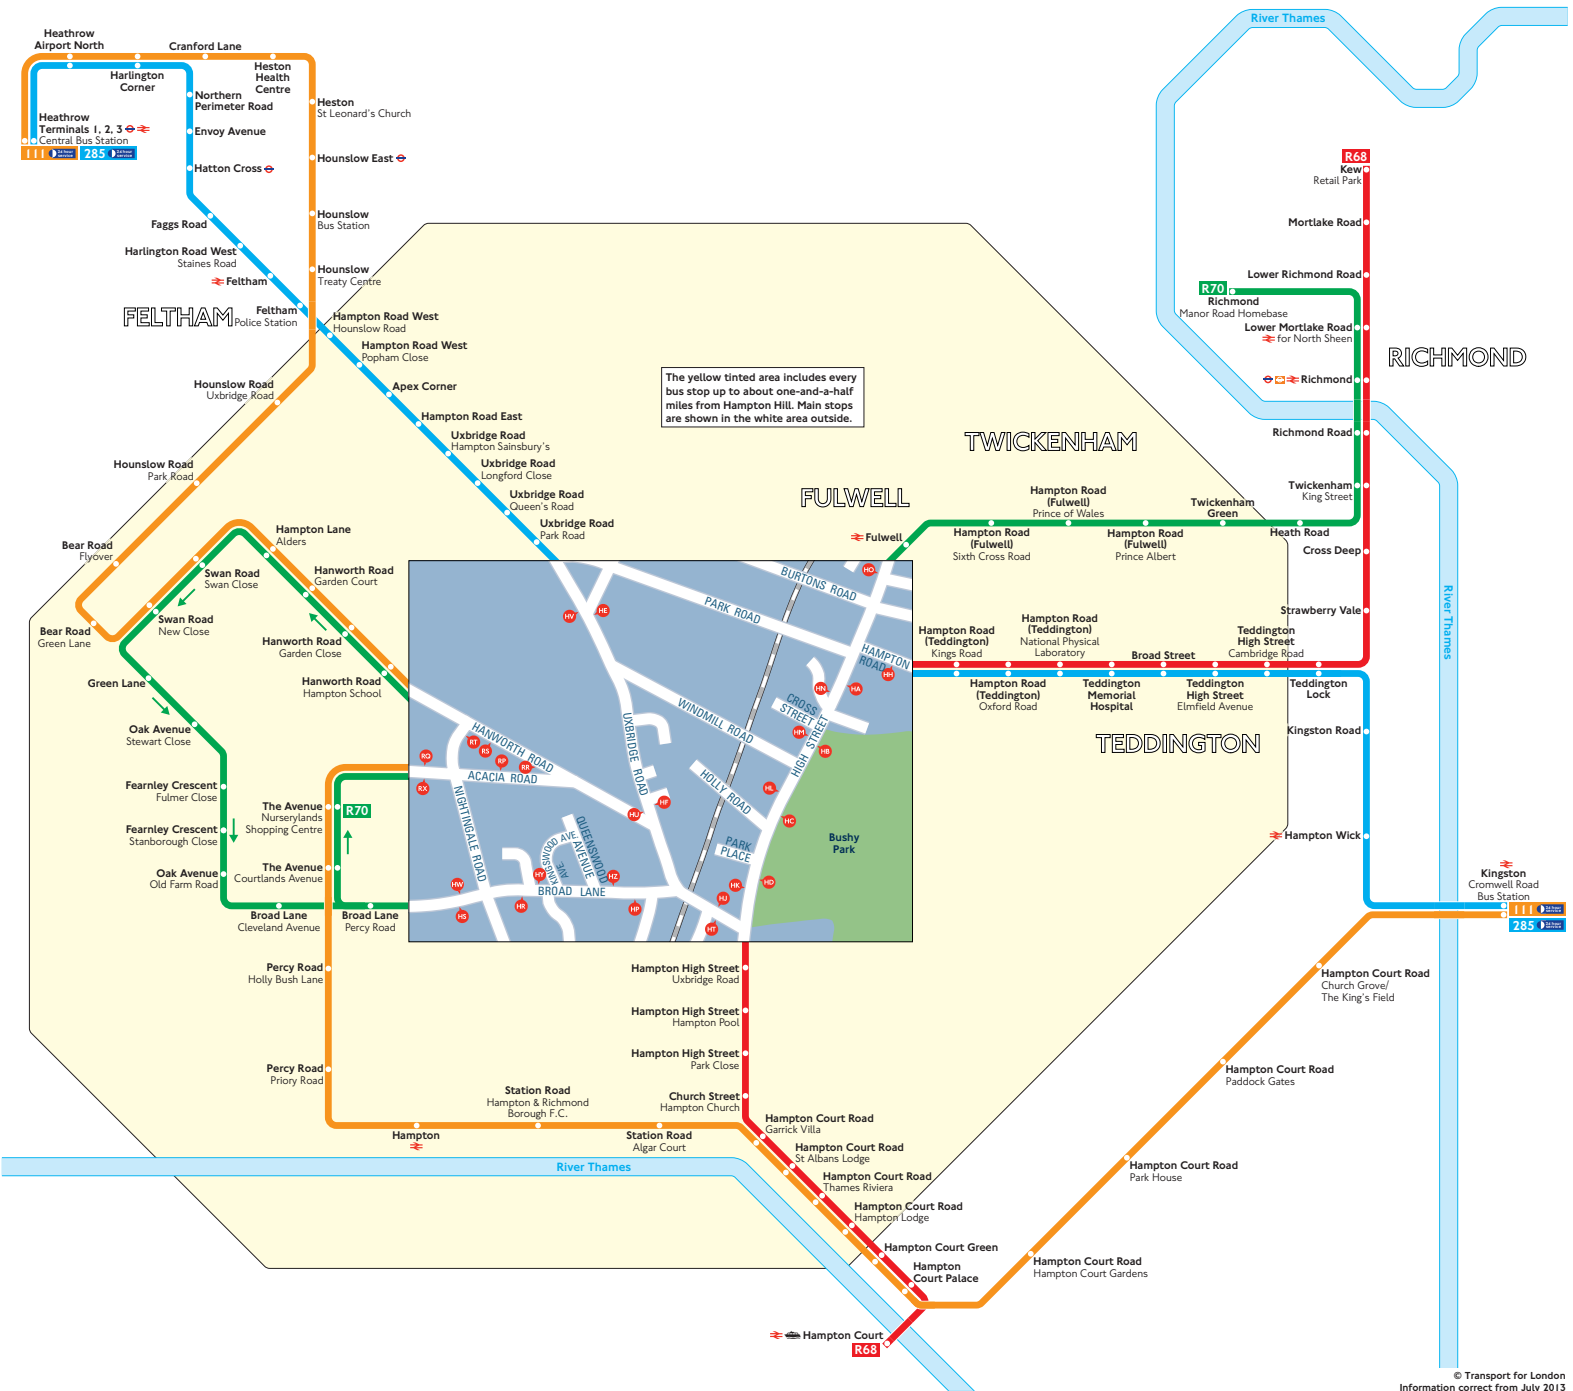

Buses from Hampton Hill

Key

- Connections with London Underground
- Connections with London Overground
- Connections with National Rail
- Connections with river boats

A

Red discs show the bus stop you need for your chosen bus service. The disc **A** appears on the top of the bus stop in the street (see map of town centre in centre of diagram).

Route finder

Day buses including 24-hour services

Bus route	Towards	Bus stops
	Heathrow Terminals 1, 2, 3	NO
	Kingston	RT EX
	Heathrow Terminals 1, 2, 3	HA HB HC HD HE HF HU HV
	Kingston	HB HF HU HK HL HD HN
	Hampton Court	HA HB HC HD HE
	Kew	HK HL HM HN
	Hampton	HA HB HC HD HE HF
		HB HT HP HQ HR RS
	Richmond	HD HE HF HM HN HV HW HY HZ

© Transport for London
Information correct from July 2013