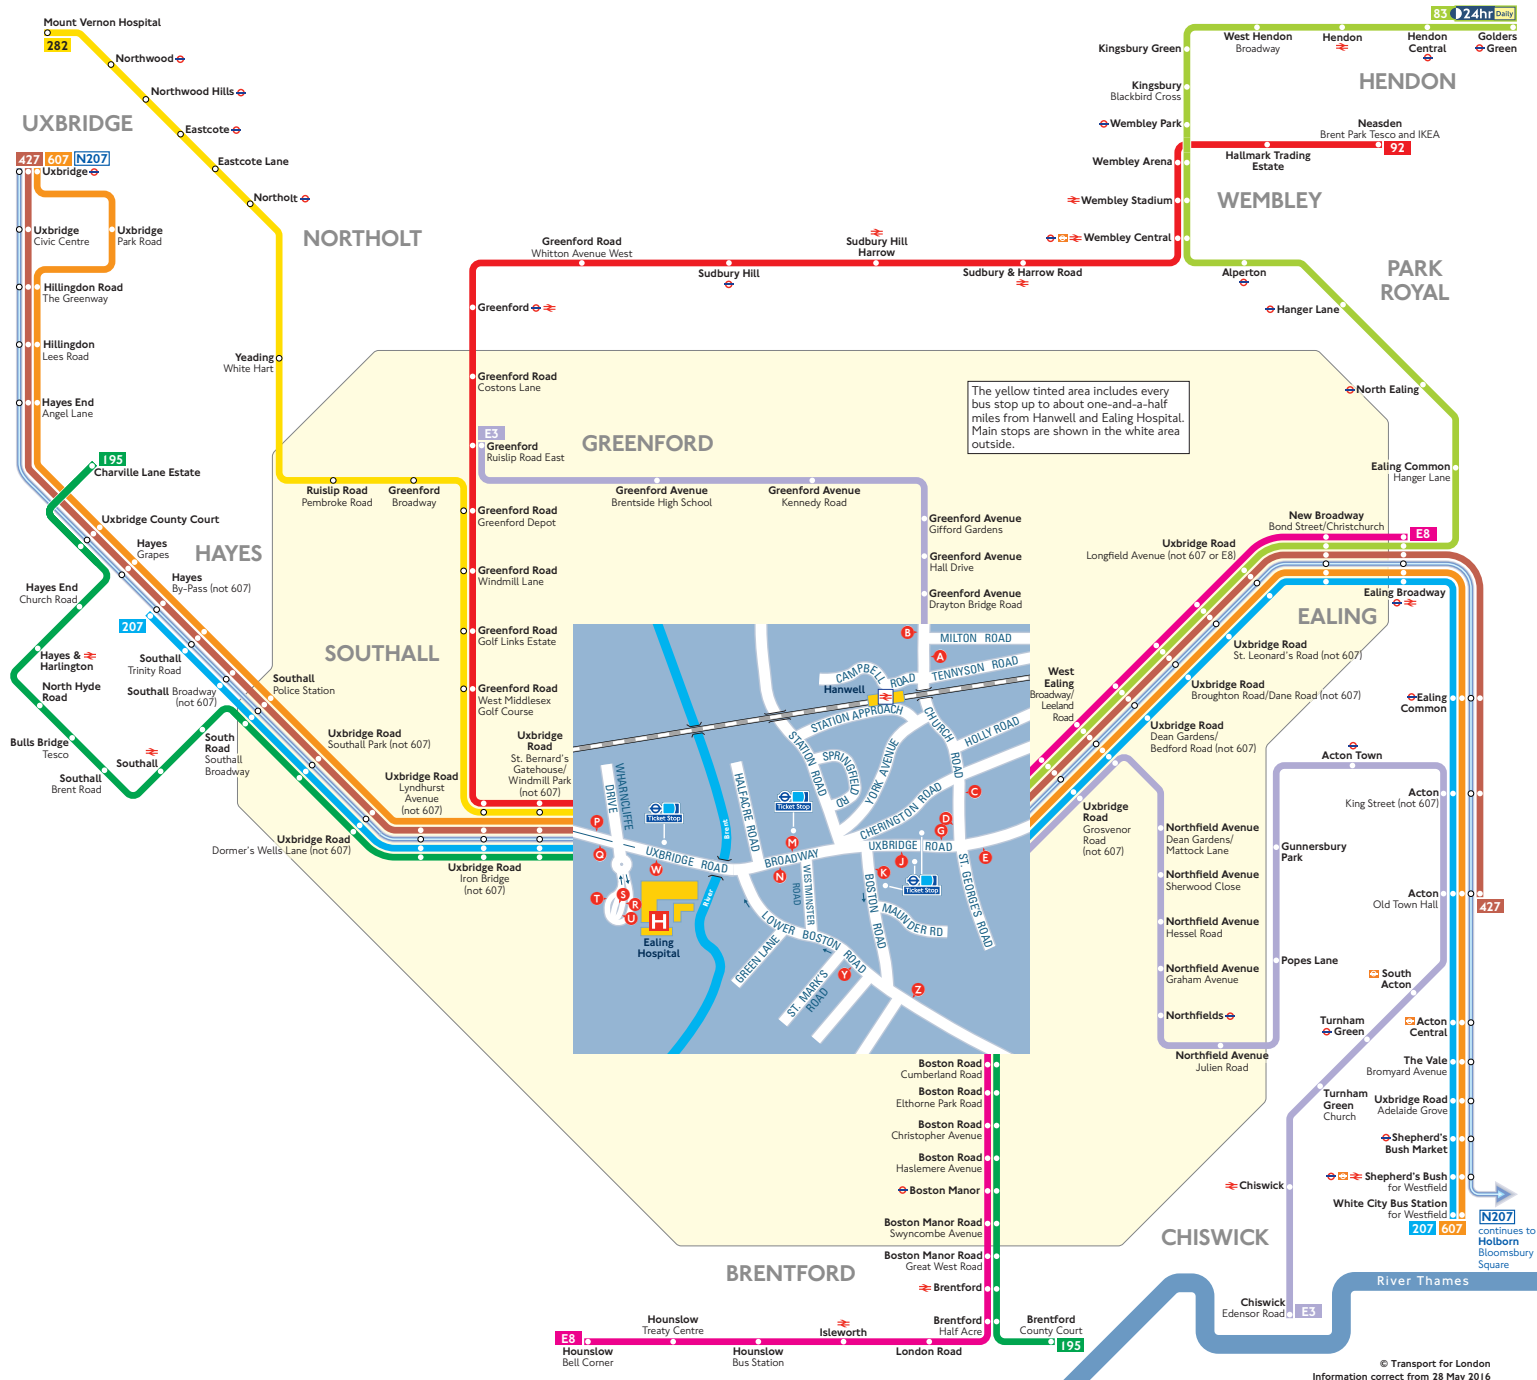

# Buses from Hanwell and Ealing Hospital

## Route finder

Bus route	Towards	Bus stops
83	Golders Green	G M P R
92	Neasden	S
195	Brentford	K M P Z
207	Hayes	O W Y
282	White City	E J N G
427	Mount Vernon Hosp	G M P
607	Uxbridge	E J N G
E3	Uxbridge ♦	J A
E8	White City ♦	G P
	Chiswick	A C
	Greenford	B D
	Ealing Broadway	G M Y
	Hounslow	E J K Z

## Night buses

Bus route	Towards	Bus stops
N207	Holborn	G M P
	Uxbridge	E J N G

## Key

- 83 Day buses in black
- N207 Night buses in blue
- Connections with London Underground
- Connections with London Overground
- Connections with National Rail
- Limited stop