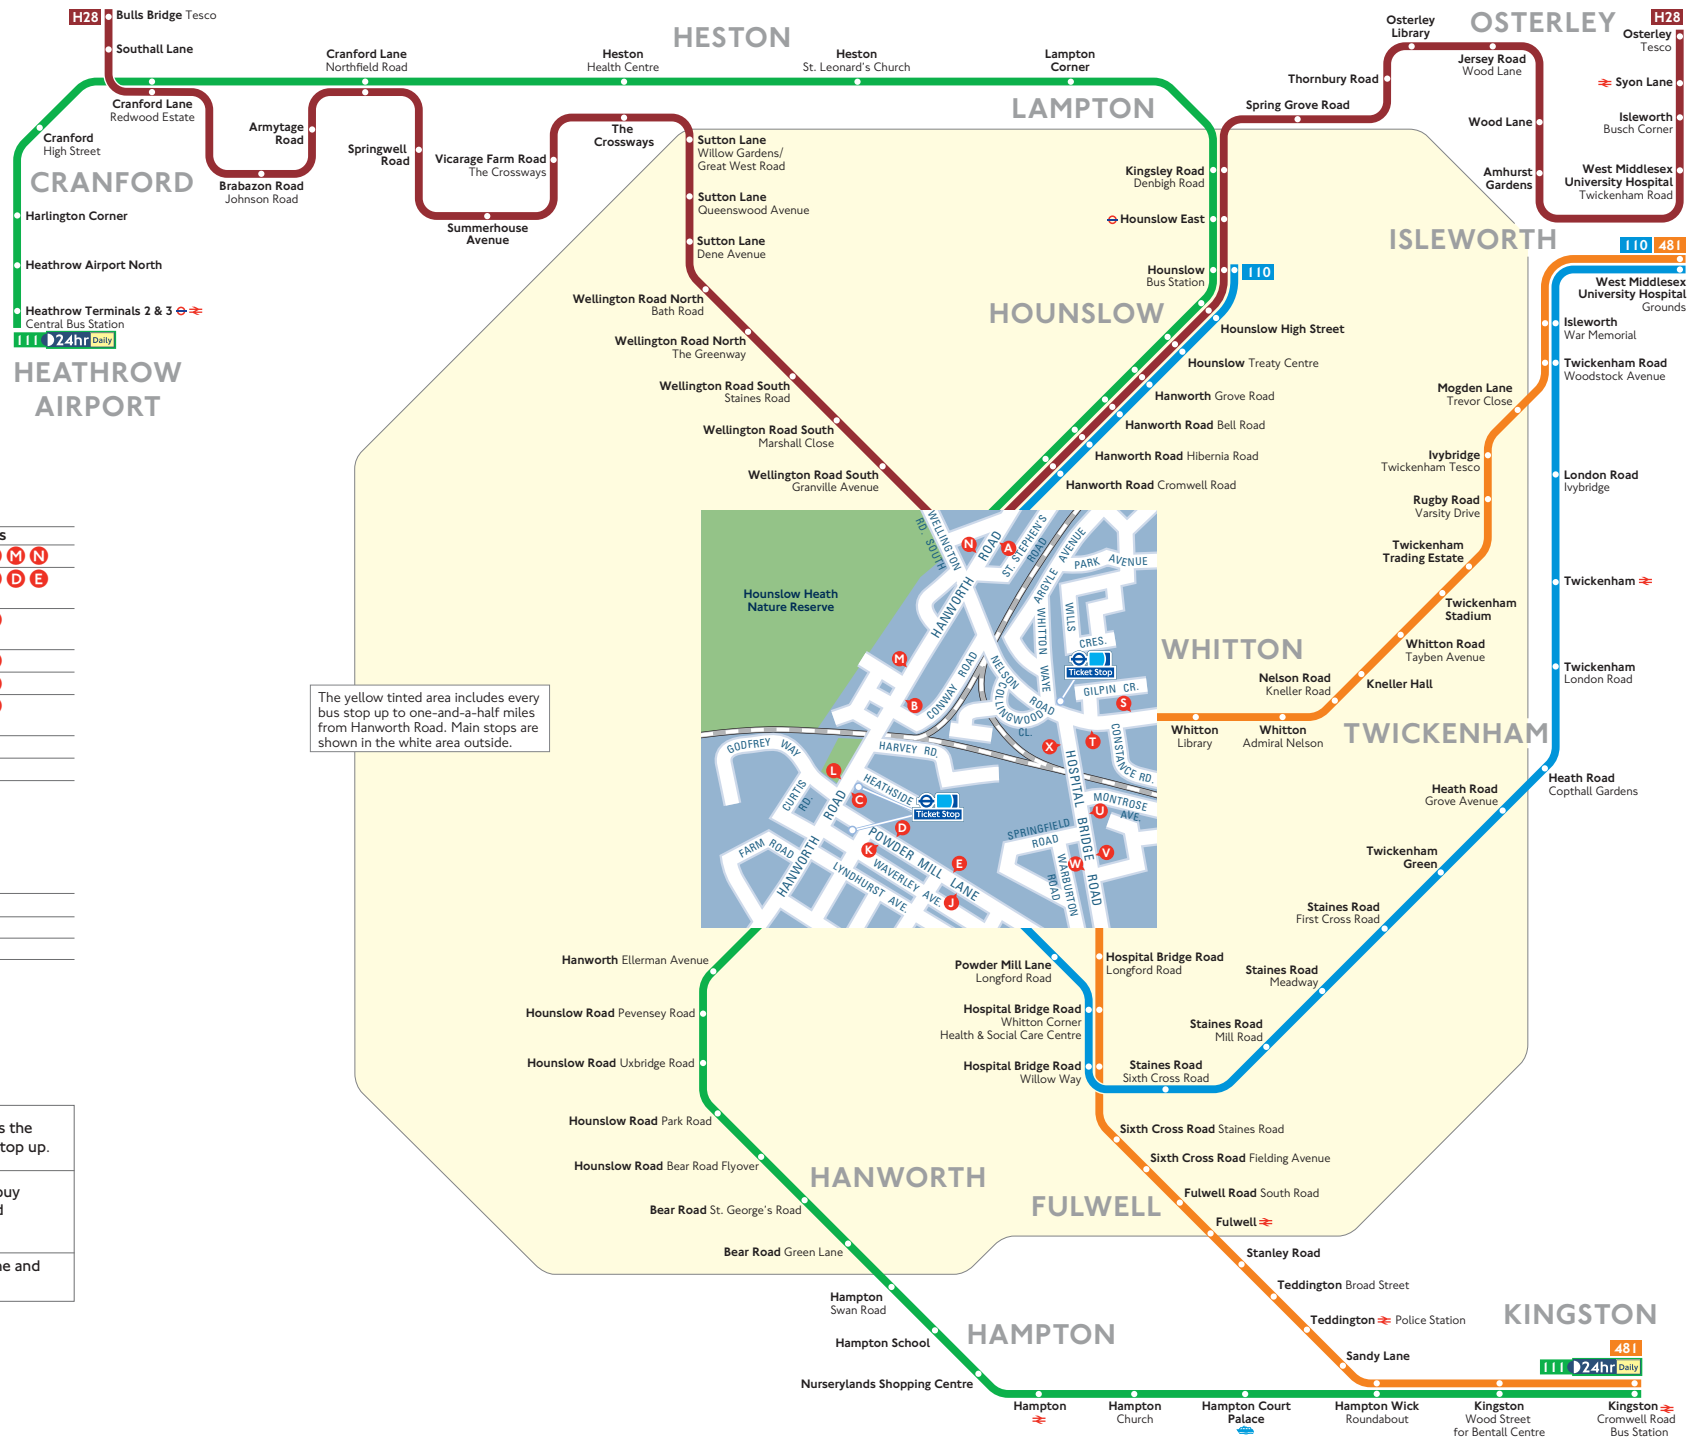

Buses from Hanworth Road

The yellow tinted area includes every bus stop up to one-and-a-half miles from Hanworth Road. Main stops are shown in the white area outside.

Route finder

Bus route	Towards	Bus stops
110	Hounslow	J K L M N
	West Middlesex University Hospital	A B C D E
111 24hr Daily	Heathrow Terminals 2 & 3	L M N
	Kingston	A B C
481	Kingston	T U V
	West Middlesex University Hospital	S W X
H28	Bulls Bridge	A
	Osterley	N

Key

- Connections with London Underground
- Connections with National Rail
- Connections with river boats

Ways to pay

- Use your contactless debit or credit card. It's the same fare as Oyster and there is no need to top up.
- Top up your Oyster pay as you go credit or buy Travelcards and bus & tram passes at around 4,000 shops across London.
- Sign up for an online account to top up online and see your travel history and spending