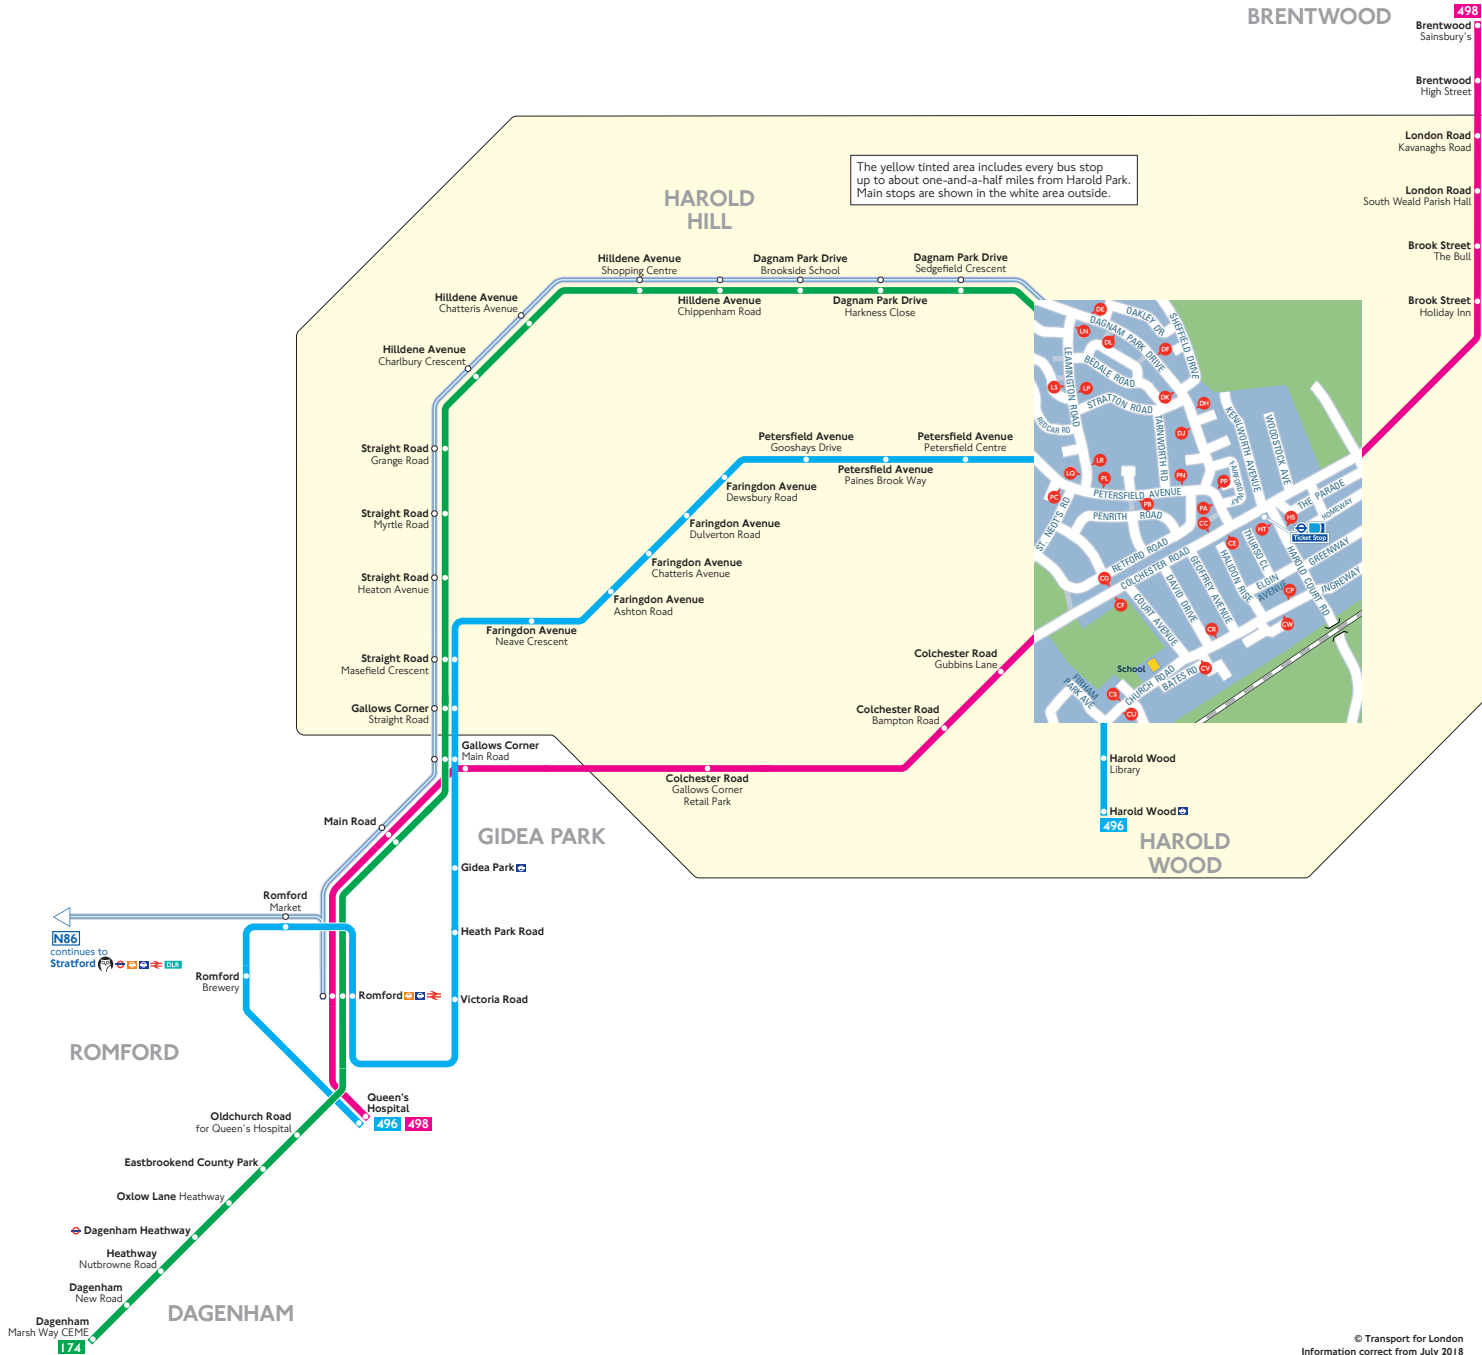

## Route finder

Bus route	Towards	Bus stops
<b>174</b>	Dagenham	DJ DK DL
<b>496</b>	Harold Wood	CU CR CH CE CF CP HS LO LS PP
	Queen's Hospital	CP CR CS DJ DK DL HT LN LP LR PA PC
<b>498</b>	Brentwood	CC CG
	Queen's Hospital	CE CF

## Night buses

Bus route	Towards	Bus stops
<b>N86</b>	Stratford	DJ DK DL

## Other buses

Bus route	Towards	Bus stops
<b>608 Sch</b>	Gallows Corner	PA PB PC
<b>647 Sch</b>	Romford	DL LN LP
<b>674 Sch</b>	Romford	DJ DK DL

## Key

<b>174</b>	Day buses in black
<b>N86</b>	Night buses in blue
	Connections with London Underground
	Connections with London Overground
	Connections with TfL Rail
	Connections with National Rail
	Connections with DLR
	Tube station with 24-hour service Friday and Saturday nights
<b>Sch</b>	School journeys