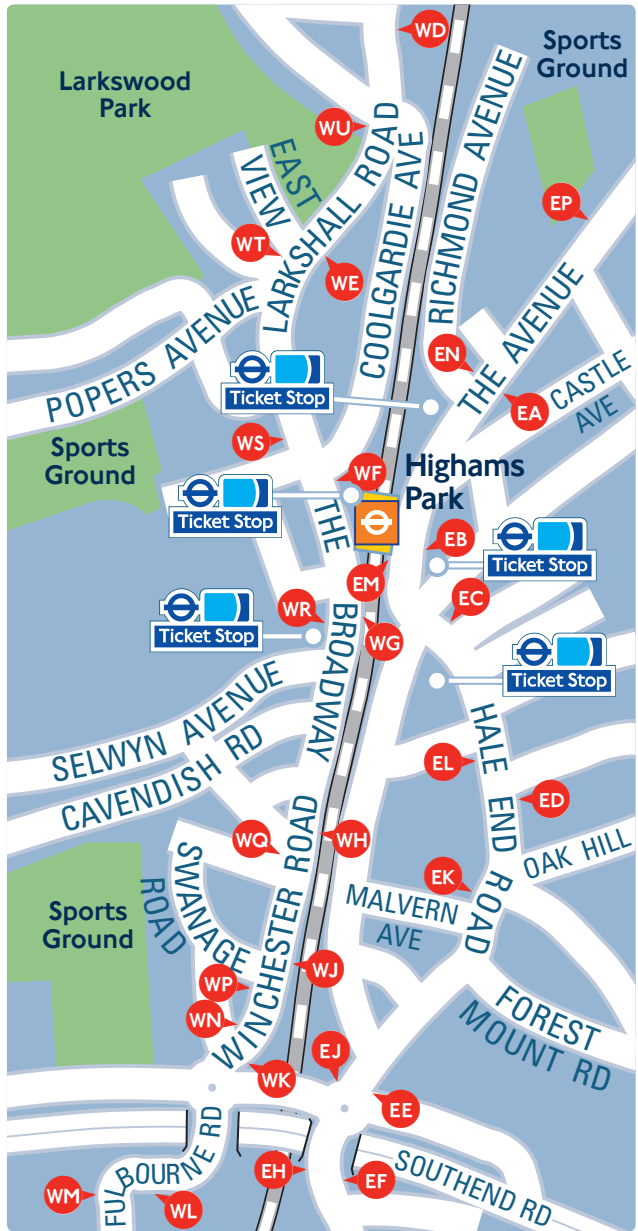

Destination finder

Destination	Bus routes	Bus stops
B		
Barkingside High Street and Tesco	275	EP, EB, EA, EC, ED, EL, EM, EN, EW, EX, EY, EZ
C		
Chigwell Road Snakes Lane East	275	EP, EB, EA, EC, ED, EL, EM, EN, EW, EX, EY, EZ
Chingford ☑ and Green	212	EP, EB, EA, EC, ED, EL, EM, EN, EW, EX, EY, EZ
Chingford Hatch Hatch Lane	212	EP, EB, EA, EC, ED, EL, EM, EN, EW, EX, EY, EZ
Chingford Mount Old Church Road	W16	EP, EB, EA, EC, ED, EL, EM, EN, EW, EX, EY, EZ
F		
Fairlop Road	W16	EP, EB, EA, EC, ED, EL, EM, EN, EW, EX, EY, EZ
Forest Road Wood Street Library	275	EP, EB, EA, EC, ED, EL, EM, EN, EW, EX, EY, EZ
Friday Hill	212	EP, EB, EA, EC, ED, EL, EM, EN, EW, EX, EY, EZ
Fulbourne Road	212, W16	EP, EB, EA, EC, ED, EL, EM, EN, EW, EX, EY, EZ
Fulwell Cross for Leisure Centre	275	EP, EB, EA, EC, ED, EL, EM, EN, EW, EX, EY, EZ
H		
Hainault Road	W16	EP, EB, EA, EC, ED, EL, EM, EN, EW, EX, EY, EZ
High Road Leyton	W16	EP, EB, EA, EC, ED, EL, EM, EN, EW, EX, EY, EZ
K		
Kings Road	212	EP, EB, EA, EC, ED, EL, EM, EN, EW, EX, EY, EZ
L		
Lea Bridge Road	W16	EP, EB, EA, EC, ED, EL, EM, EN, EW, EX, EY, EZ
Leyton Baker's Arms	W16	EP, EB, EA, EC, ED, EL, EM, EN, EW, EX, EY, EZ
Leyton Midland Road ☑	W16	EP, EB, EA, EC, ED, EL, EM, EN, EW, EX, EY, EZ

Destination	Bus routes	Bus stops
L		
Leytonstone ☑	W16	EP, EB, EA, EC, ED, EL, EM, EN, EW, EX, EY, EZ
M		
Manor Road Cross Road	275	EP, EB, EA, EC, ED, EL, EM, EN, EW, EX, EY, EZ
N		
New Road	W16	EP, EB, EA, EC, ED, EL, EM, EN, EW, EX, EY, EZ
P		
Prospect Hill	212	EP, EB, EA, EC, ED, EL, EM, EN, EW, EX, EY, EZ
S		
St. James Street ☑	212	EP, EB, EA, EC, ED, EL, EM, EN, EW, EX, EY, EZ
	275	EP, EB, EA, EC, ED, EL, EM, EN, EW, EX, EY, EZ
Selborne Road for Asda, Sainsbury's and The Mall	212	EP, EB, EA, EC, ED, EL, EM, EN, EW, EX, EY, EZ
	275	EP, EB, EA, EC, ED, EL, EM, EN, EW, EX, EY, EZ
T		
Tomswood Hill for Claybury Park	275	EP, EB, EA, EC, ED, EL, EM, EN, EW, EX, EY, EZ
Tomswood Road	275	EP, EB, EA, EC, ED, EL, EM, EN, EW, EX, EY, EZ
W		
Walthamstow Bell Corner	275	EP, EB, EA, EC, ED, EL, EM, EN, EW, EX, EY, EZ
Walthamstow Central ☑ Bus Station	212	EP, EB, EA, EC, ED, EL, EM, EN, EW, EX, EY, EZ
	275	EP, EB, EA, EC, ED, EL, EM, EN, EW, EX, EY, EZ
Woodford ☑	275	EP, EB, EA, EC, ED, EL, EM, EN, EW, EX, EY, EZ
Woodford Green	275	EP, EB, EA, EC, ED, EL, EM, EN, EW, EX, EY, EZ
Wood Street ☑ and Market	W16	EP, EB, EA, EC, ED, EL, EM, EN, EW, EX, EY, EZ

Ways to pay

	Use your contactless debit or credit card. It's the same fare as Oyster and there is no need to top up.
	Top up your Oyster pay as you go credit or buy Travelcards and bus & tram passes at around 4,000 shops across London.
	Sign up for an online account to top up online and see your travel history and spending.

Key

	Connections with London Underground
	Connections with London Overground
	Tubestation with 24-hour service Friday and Saturday nights