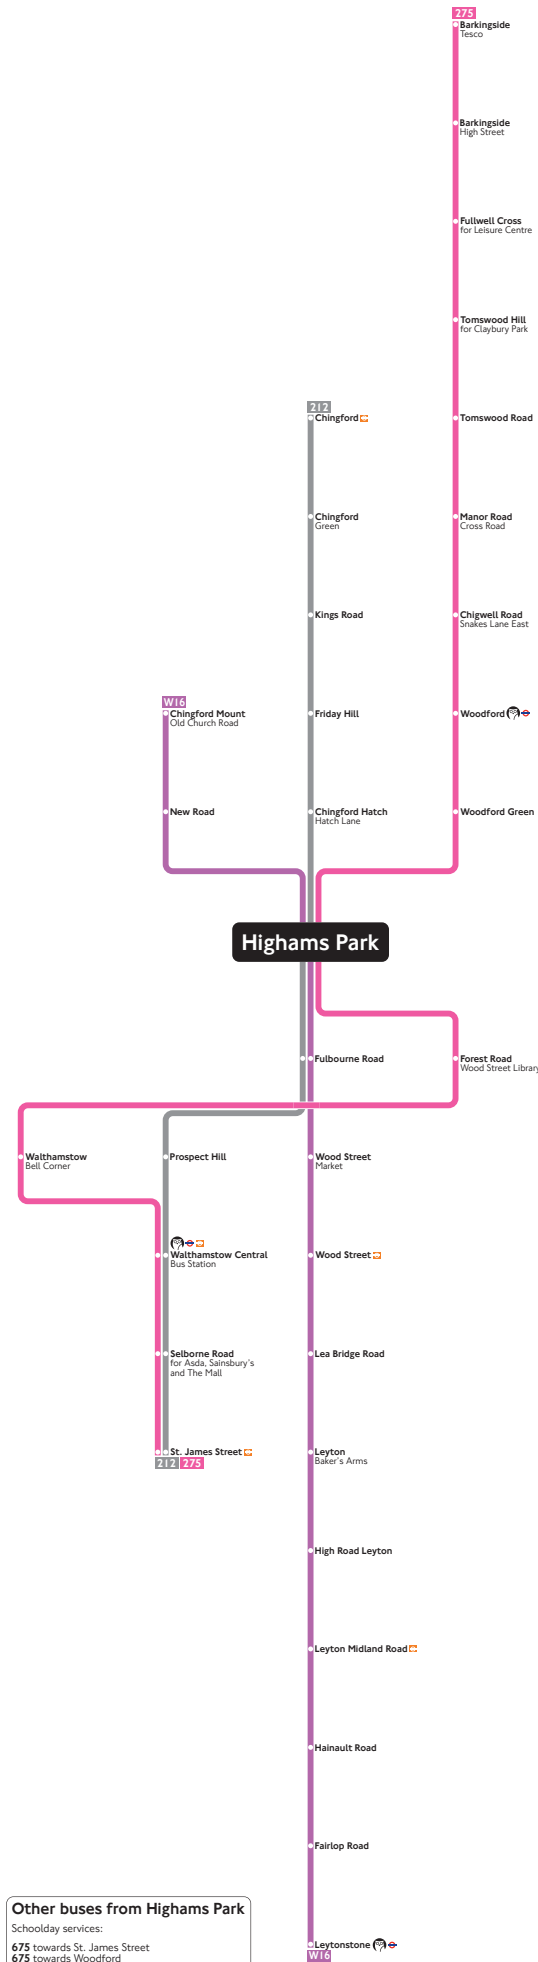

Buses from Highams Park

Other buses from Highams Park
Schoolday services:
675 towards St. James Street
675 towards Woodford