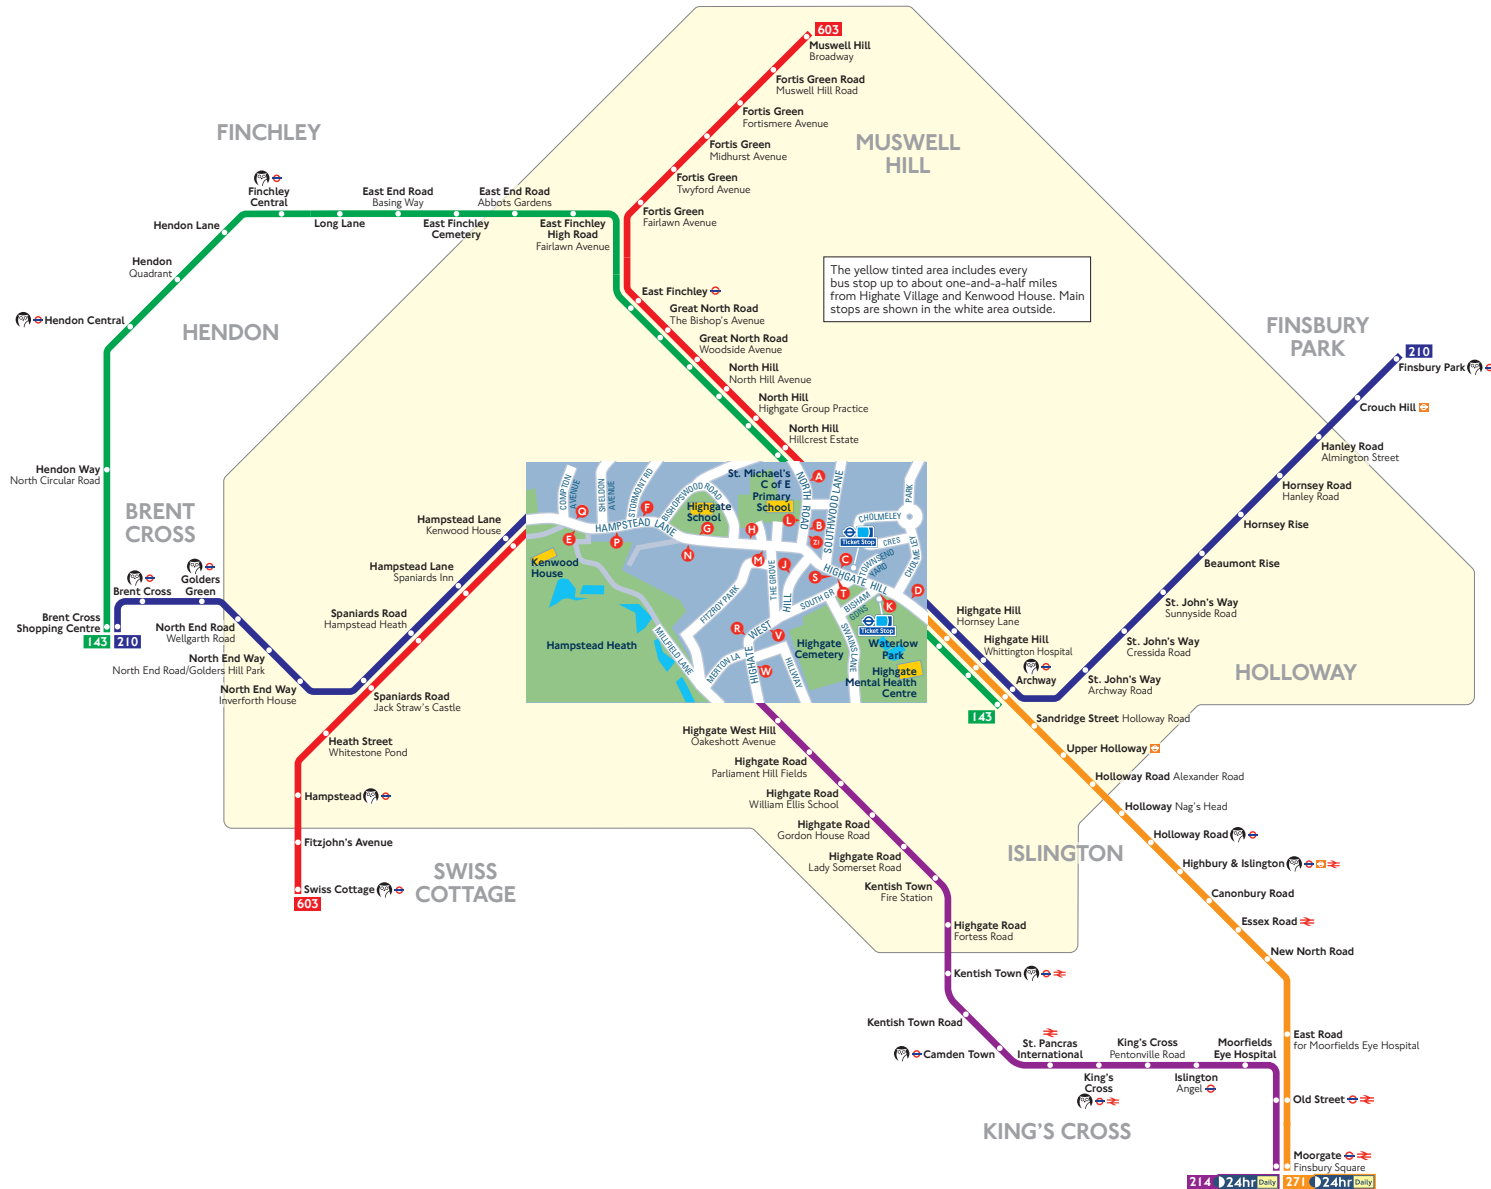

Buses from Highgate Village and Kenwood House

Route finder

Bus route	Towards	Bus stops
143	Archway Brent Cross Shopping Centre	A B C D K L S
210	Brent Cross Shopping Centre Finsbury Park	E K M N P S C D F G H O
214 24hr Daily	Moorgate	V W Z
271 24hr Daily	Moorgate	D T
603	Muswell Hill ▼ Swiss Cottage ▼	F G H L O A B E M N P

Key

- Connections with London Underground
- Connections with London Overground
- Connections with National Rail
- Tube station with 24-hour service Friday and Saturday nights
- Monday to Saturday peak journeys only

Ways to pay

Use your contactless debit or credit card. It's the same fare as Oyster and there is no need to top up.

Top up your Oyster pay as you go credit or buy Travelcards and bus & tram passes at around 4,000 shops across London.