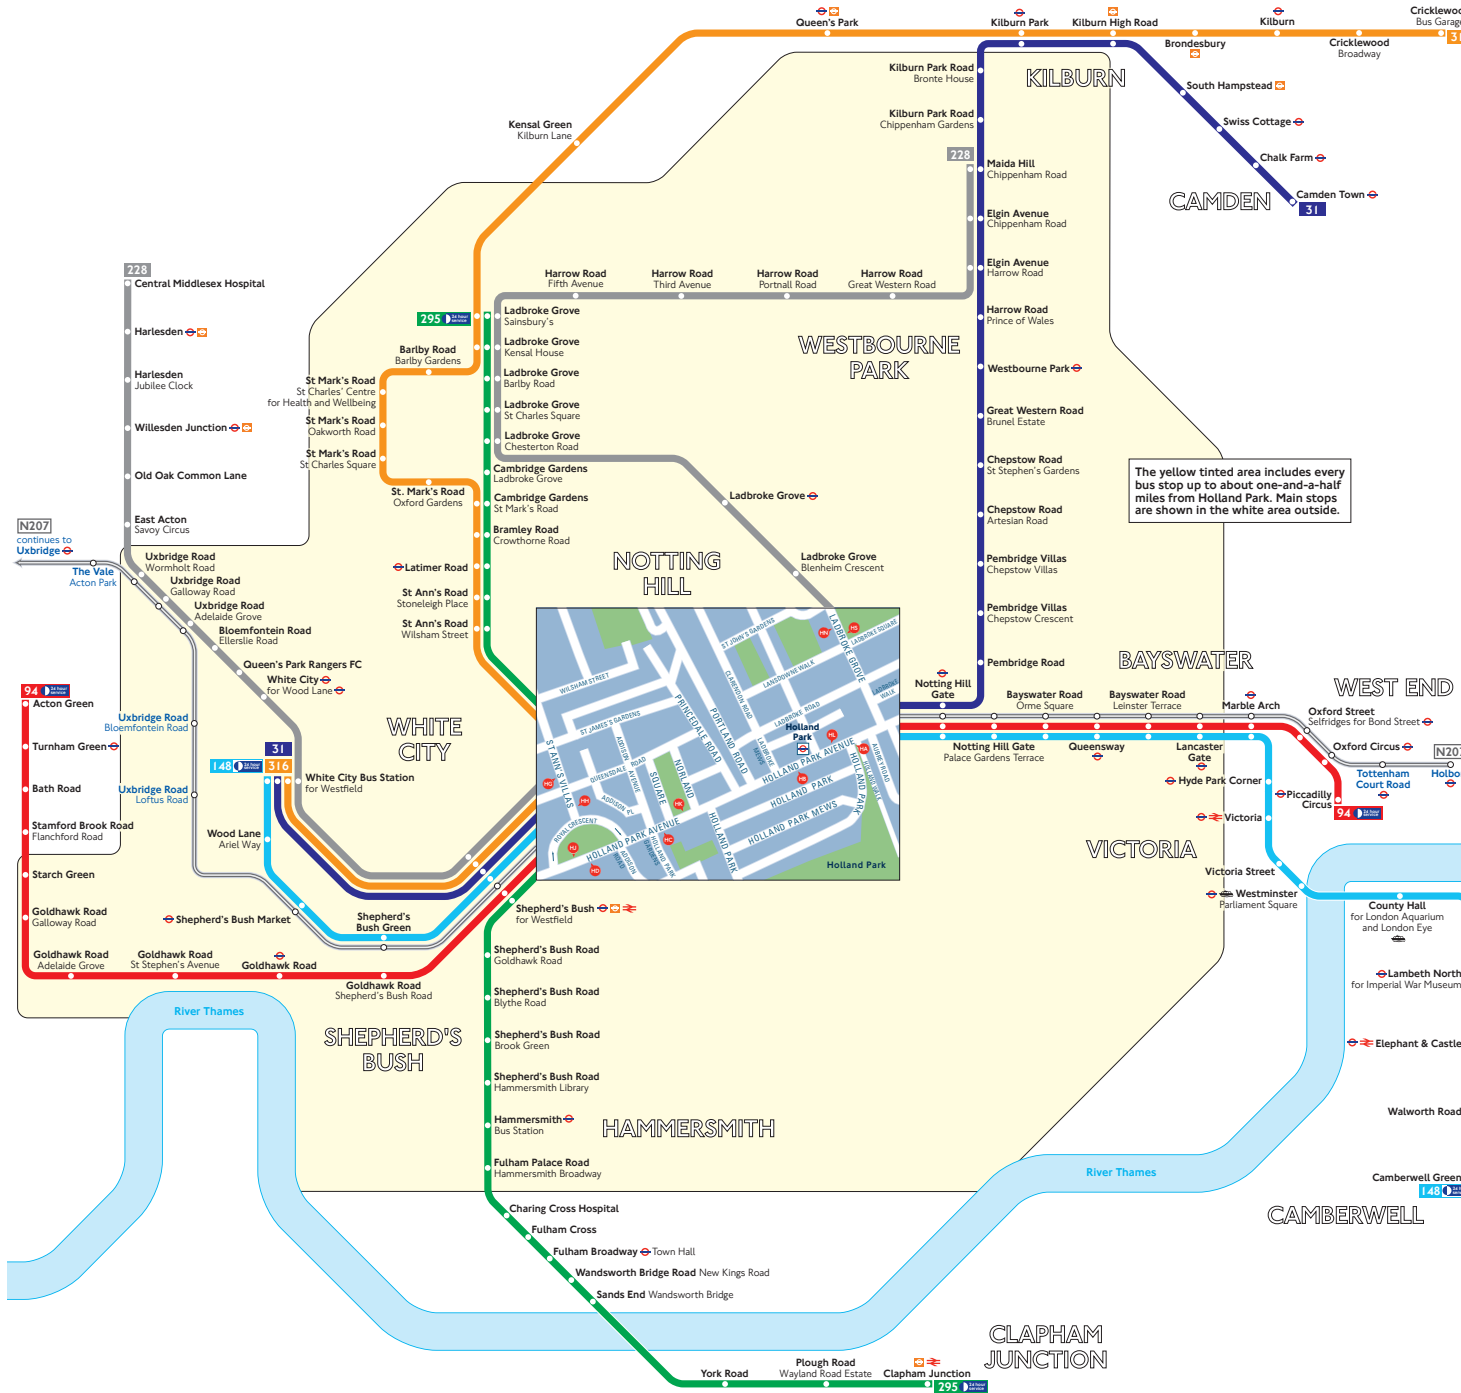

Buses from Holland Park

Route finder

Day buses including 24-hour services

Bus route	Towards	Bus stops
31	Camden Town	HJ HK HL
	White City	HA HB HC HD
94	Acton Green	HA HB HC HD
	Piccadilly Circus	HJ HK HL
148	Camberwell Green	HJ HK HL
	White City	HA HB HC HD
228	Central Middlesex Hospital	HA HB HC HD HS
	Maida Hill	HJ HK HL HN
295	Clapham Junction	HD HH
	Ladbroke Grove	HG
316	Cricklewood	HG
	White City	HD HH

Night buses

Bus route	Towards	Bus stops
N207	Holborn	HJ HK HL
	Uxbridge	HA HB HC HD

Coaches

Bus route	Towards	Bus stops
Oxford Tube	Hillingdon and Oxford	HD
	Victoria	HJ