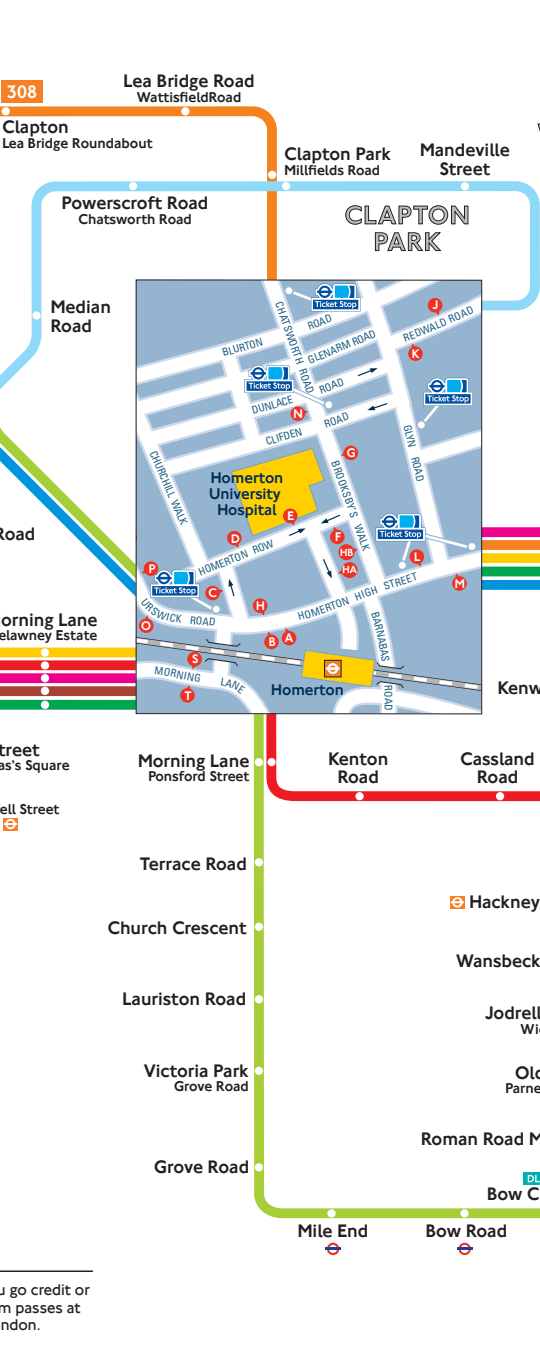

Route finder

Bus route	Towards	Bus stops
30	Hackney Wick Marble Arch	S T
236	Finsbury Park Hackney Wick	A, F, HB, M, T C, D, E, L, S
242	Tottenham Court Road	HA, HB, J, N
276	Newham University Hospital Stoke Newington	C, D, E, L, S A, F, HB, M, T
308	Clapton Wanstead	HB, M, N F, G, L
394	Islington	A, E, T
425	Clapton Stratford	A, F, HB, H, O B, C, D, E, P
488	Bromley-by-Bow Dalston Junction	C, D, E, L, P A, F, HB, M, O
W15	Hackney Higham Hill	A, F, HB, M, T C, D, E, L, S

Buses from Homerton

FINSBURY PARK

STOKE NEWINGTON

CLAPTON

WALTHAMSTOW

Where to buy your tickets

Top up your Oyster pay as you go credit or buy Travelcards and bus & tram passes at around 4,000 shops across London.