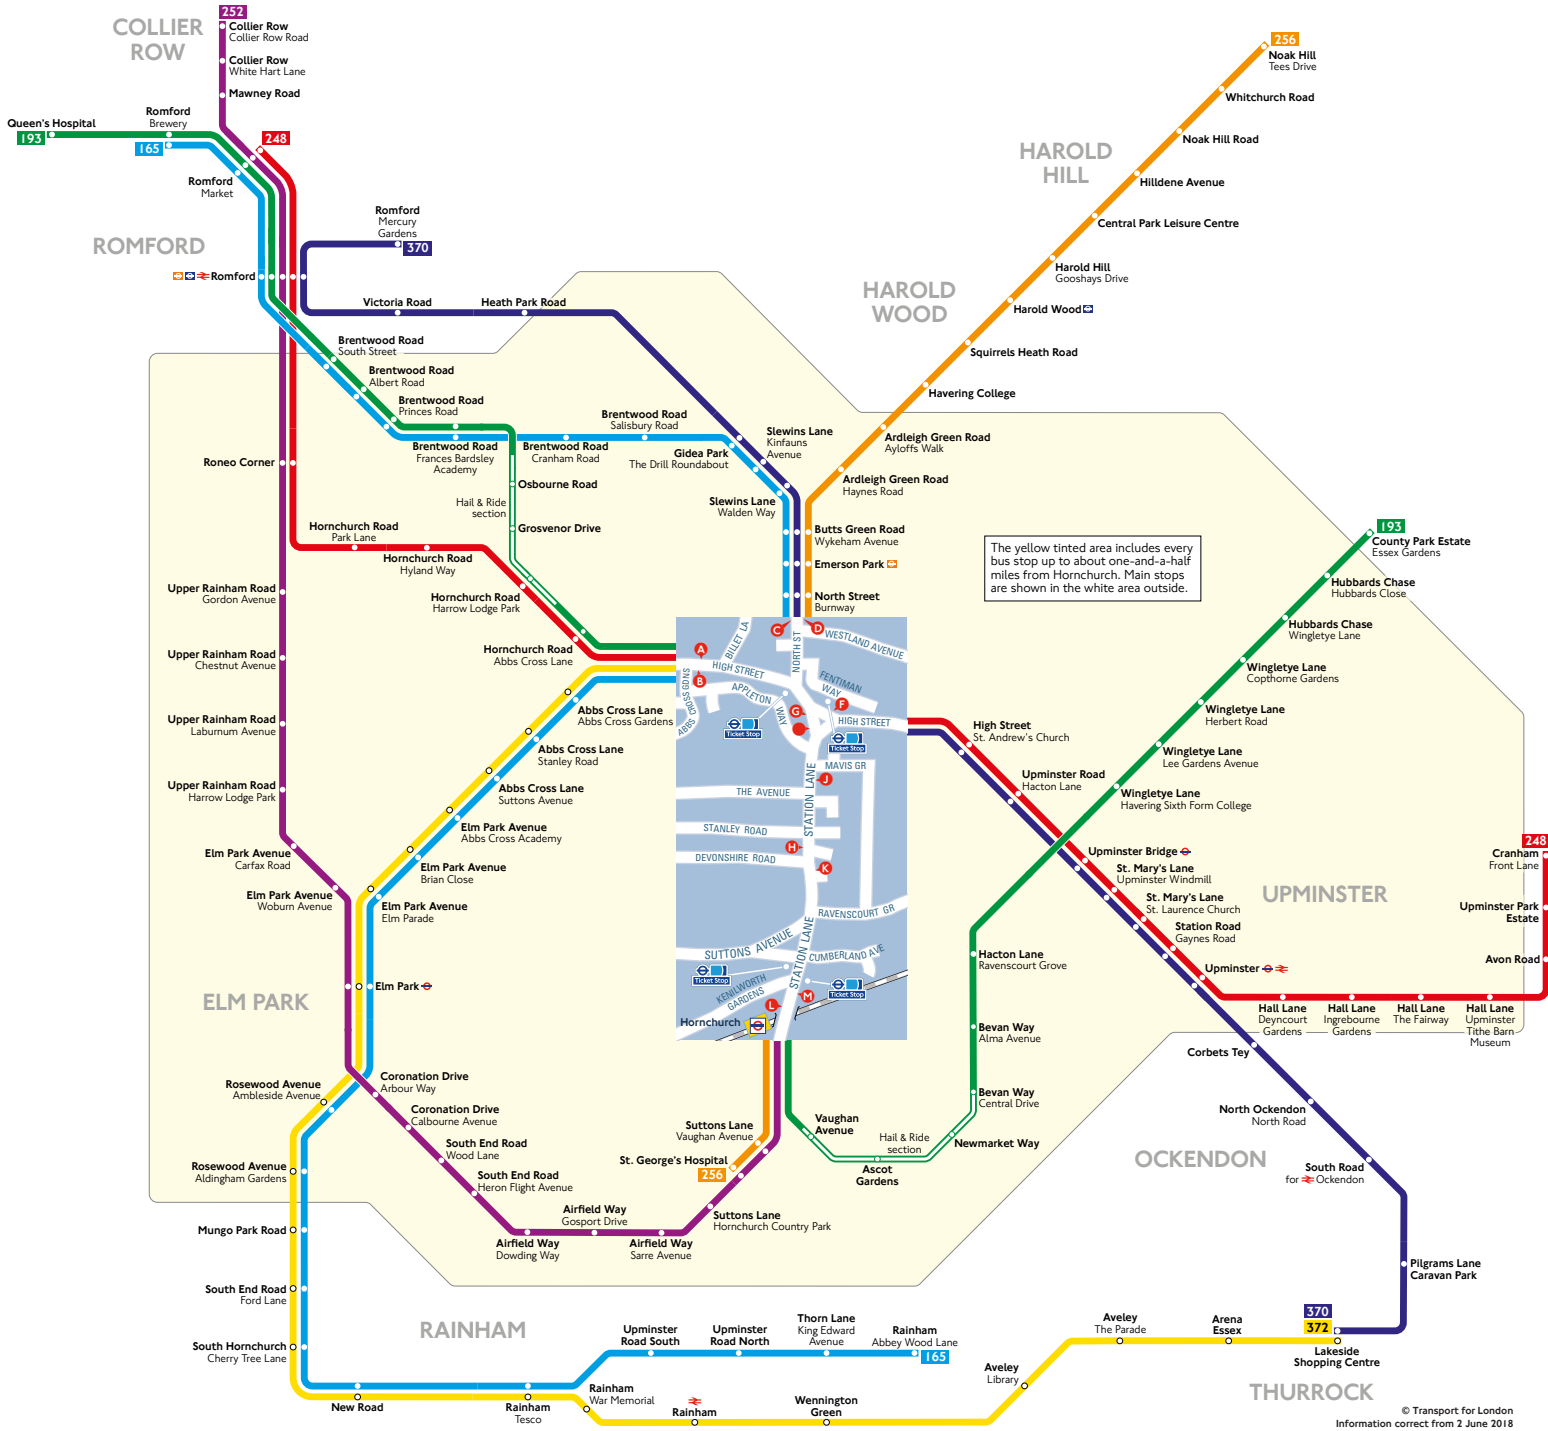

Buses from Hornchurch

Route finder

Bus route	Towards	Bus stops
165	Rainham Abbey Wood Lane	B D F G
	Romford	A C F G
193	County Park Estate	A F J K M
	Queen's Hospital	B G H L
248	Cranham	A F
	Romford	B G
252	Collier Row	F J K M
256	Noak Hill	C G H L
	St. George's Hospital	D F J K M
370	Lakeside Shopping Centre	D F
	Romford	C G
372	Lakeside Shopping Centre	B G

Other buses

Bus route	Towards	Bus stops
646 Sch	Cranham	D F
	Noak Hill	C G
648 Sch	Cranham	A F
	Romford	B G
652 Sch	Rainham Abbey Wood Lane	J K M
	Upminster	F H L

Key

- Connections with London Underground
- Connections with London Overground
- Connections with TFL Rail
- Connections with National Rail
- School journeys

Ways to pay

- Use your contactless debit or credit card. It's the same fare as Oyster and there is no need to top up.
- Top up your Oyster pay as you go credit or buy Travelcards and bus & tram passes at around 4,000 shops across London.
- Sign up for an online account to top up online and see your travel history and spending.