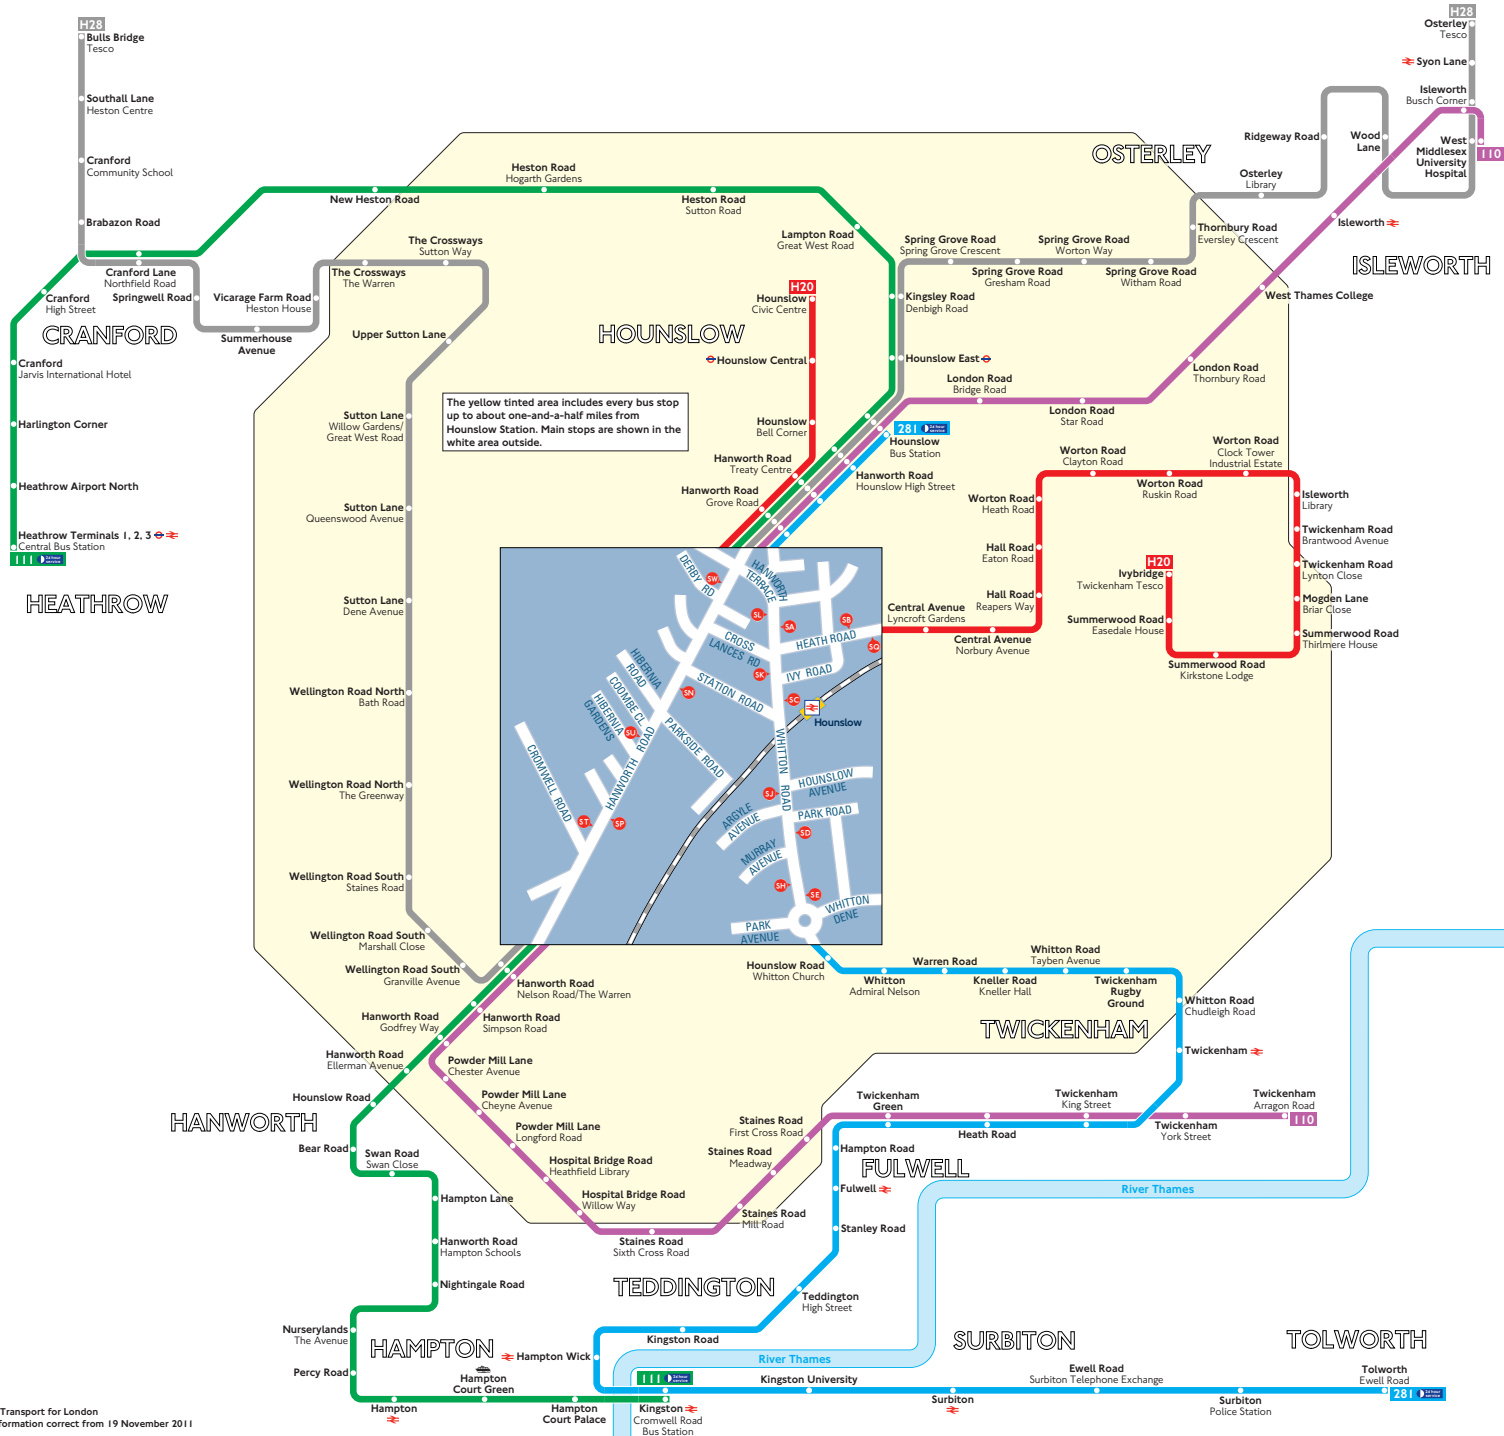

# Buses from Hounslow Station

## Key

- Connections with London Underground
- Connections with National Rail
- Connections with river boats

Red discs show the bus stop you need for your chosen bus service. The disc **A** appears on the top of the bus stop in the street (see map of town centre in centre of diagram).

## Route finder

### Day buses including 24-hour services

Bus route	Towards	Bus stops
<b>110</b>	West Middlesex University	ST SU SW
	Twickenham	SN SP
<b>111</b>	Heathrow Terminals 1, 2, 3	ST SU SW
	Kingston	SN SP
<b>281</b>	Hounslow	SH SJ SK SL
	Tolworth	SA SC SD SE
<b>H20</b>	Hounslow	SL SC
	Ivybridge	SA SB
<b>H28</b>	Bulls Bridge	SN SP
	Osterley	ST SU SW