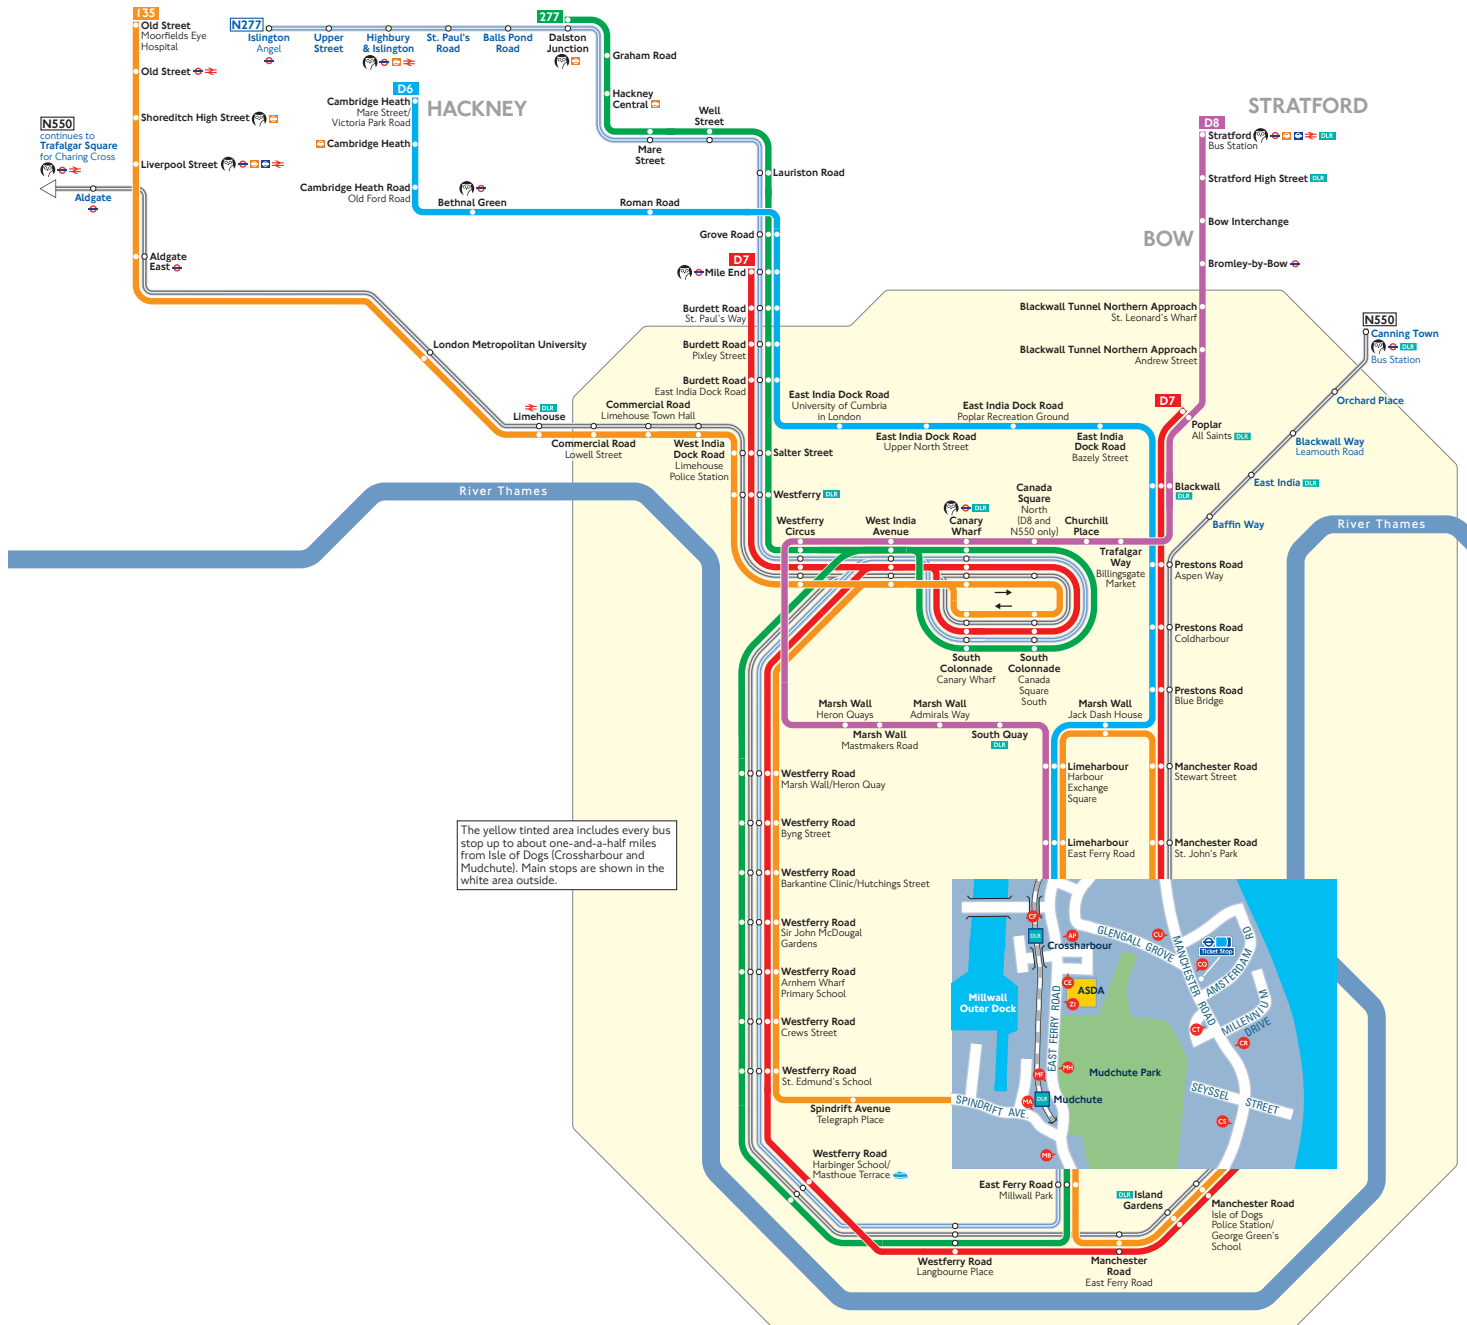

# Buses from Isle of Dogs (Crossharbour and Mudchute)

## Route finder

Bus route	Towards	Bus stops
135	Old Street	CE, CF, CO, CR, MH
277	Dalston Junction	CF, MH
D6	Cambridge Heath	CE, CF
D7	Mile End	CO, CR
	Poplar	CE, CF, CU
D8	Stratford	CE, CF

## Night buses

Bus route	Towards	Bus stops
N277	Islington	CE, MH
N550	Canning Town	CS, CF, CU
	Trafalgar Square	CO, CR

## Ways to pay

- Use your contactless debit or credit card. It's the same fare as Oyster and there is no need to top up.
- Top up your Oyster pay as you go credit or buy Travelcards and bus & tram passes at around 4,000 shops across London.
- Sign up for an online account to top up online and see your travel history and spending.