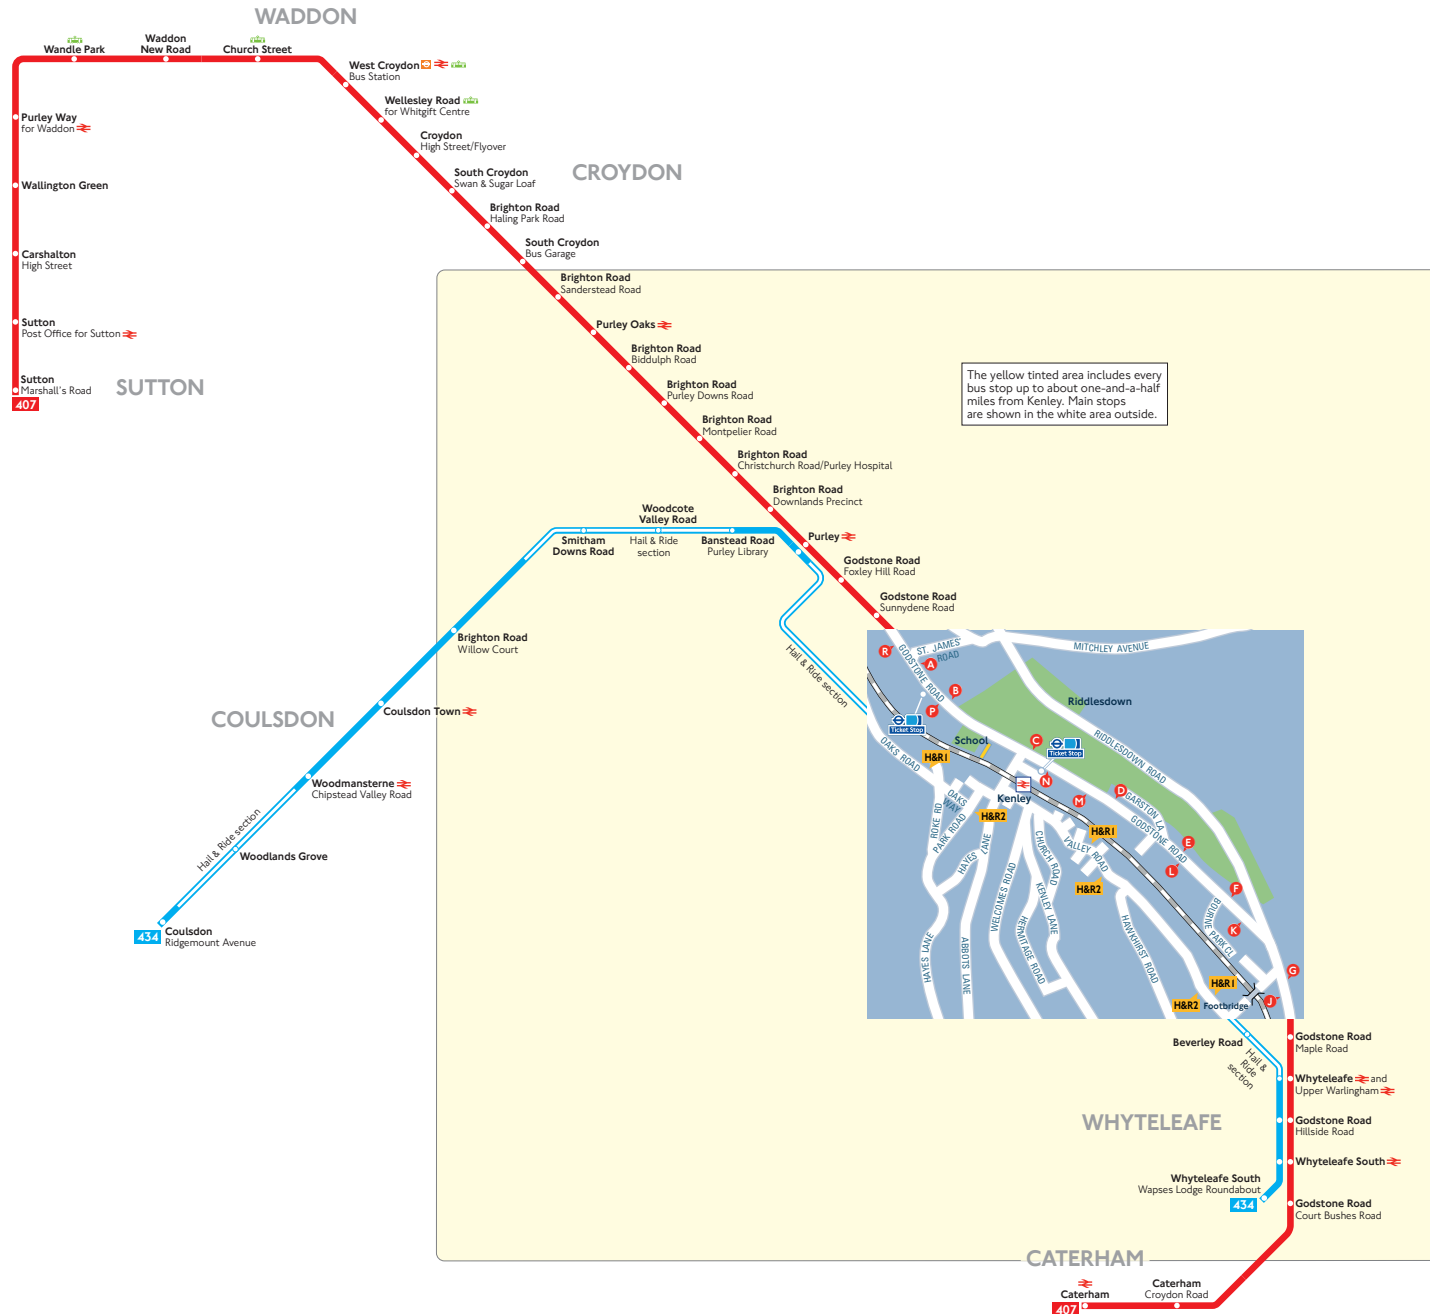

Buses from Kenley

Route finder

Bus route	Towards	Bus stops
407	Caterham	A B C D E F G
	Sutton	J K L M N P R
434	Coulsdon ⊕	H&R2
	Whyteleafe	H&R1
	South ⊕	

Key

	Connections with London Overground
	Connections with National Rail
	Connections with London Trams
⊕	Daily, except evenings
Hail & Ride	Route 434 operates as Hail & Ride on the sections of roads marked H&R1 and H&R2 on the map. Buses stop at any safe point along the road. There are no bus stops at these locations, but please indicate clearly to the driver when you wish to board or alight.

Ways to pay

	Use your contactless debit or credit card. It's the same fare as Oyster and there is no need to top up.
	Top up your Oyster pay as you go credit or buy Travelcards and bus & tram passes at around 4,000 shops across London.
	Sign up for an online account to top up online and see your travel history and spending.