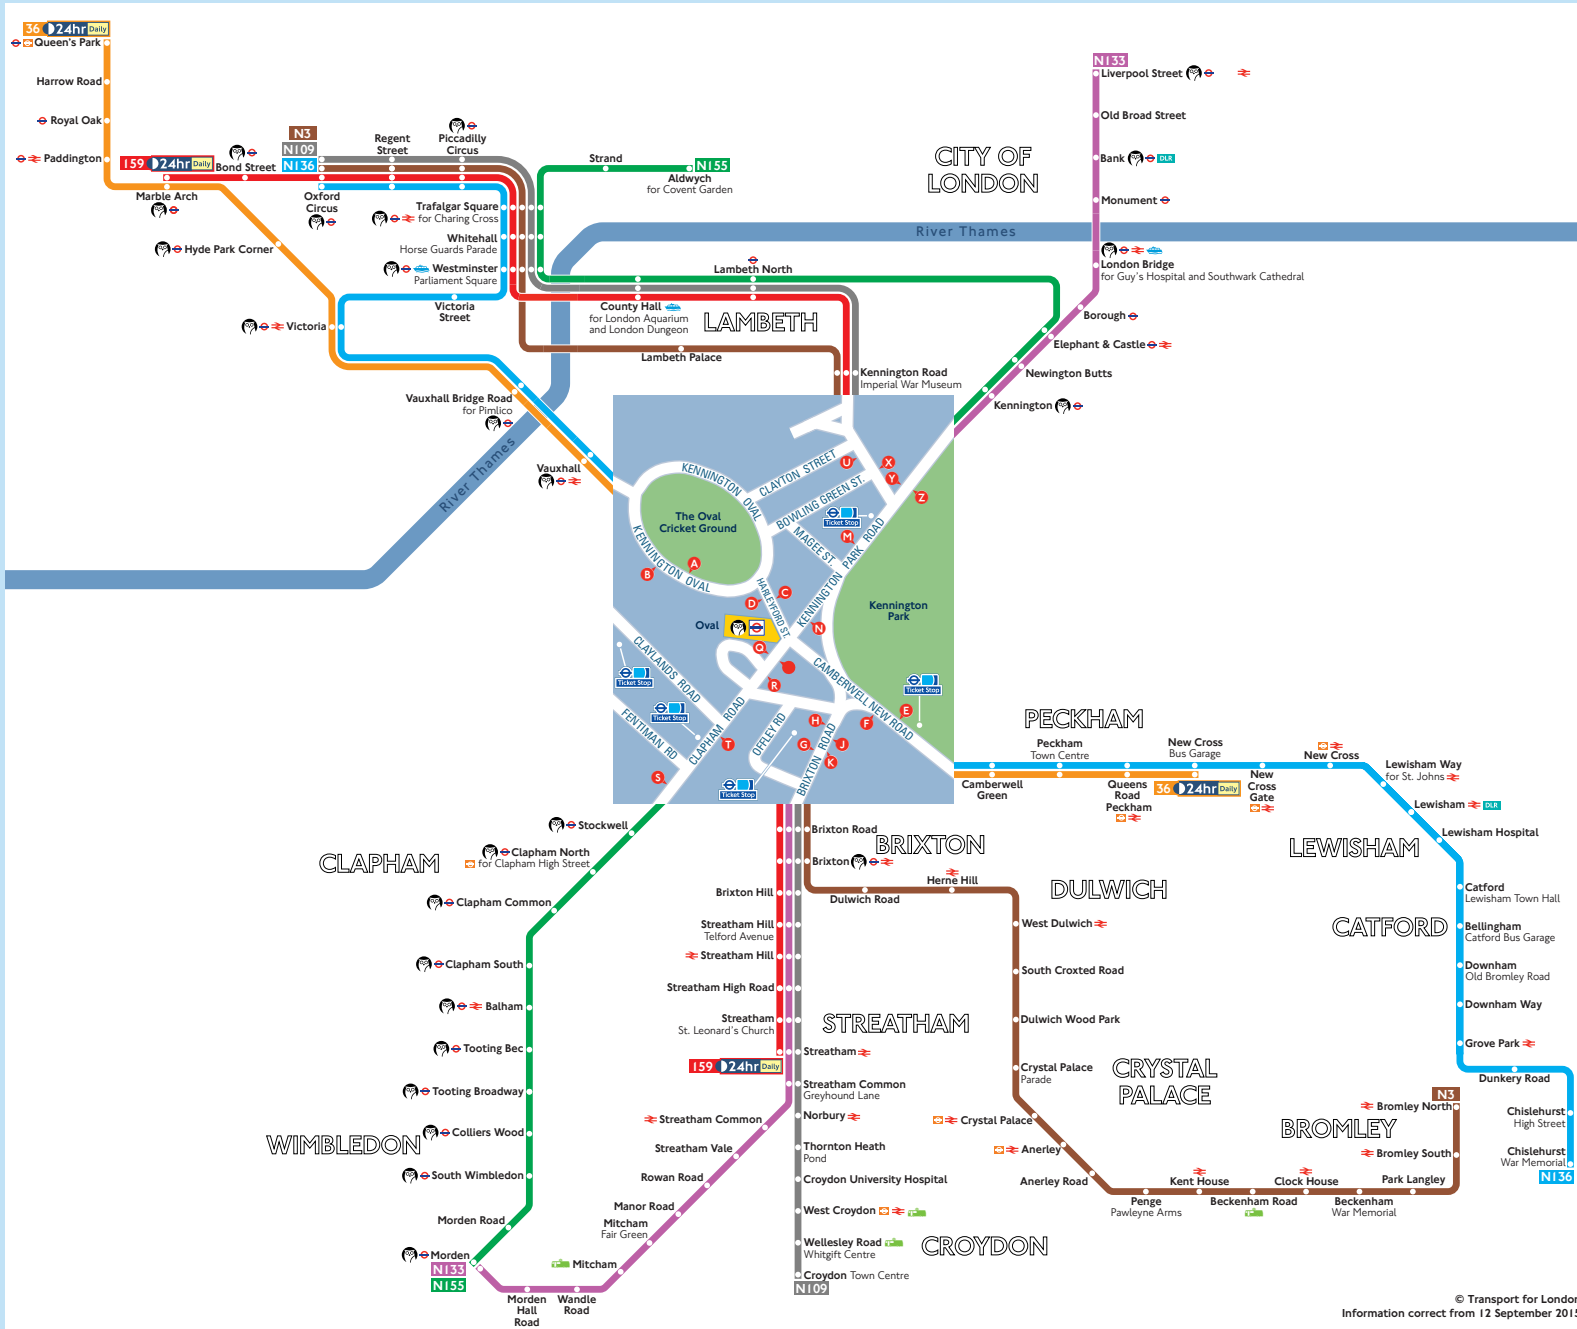

Buses from Kennington Oval

Route finder

Bus route	Towards	Bus stops
36 24hr Daily	New Cross	A C E
	Queen's Park	B D F
159 24hr Daily	Marble Arch	H U
	Streatham	J X
N3	Bromley	K X
	Oxford Circus	H M U
N109	Croydon	J X
	Oxford Circus	H M U
N133	Liverpool Street	H M Y
	Morden	J Z
N136	Chislehurst	A C E
	Oxford Circus	B D F
N155	Aldwych	M O S Y
	Morden	N R T Z

Key

- Connections with London Underground
- Connections with London Overground
- Connections with TFL Rail
- Connections with National Rail
- Connections with Docklands Light Railway
- Connections with London Trams
- Connections with river boats
- Tube station with 24-hour service Friday and Saturday nights when Night Tube services operate

Ways to pay

- Use your contactless debit or credit card. It's the same fare as Oyster and there is no need to top up.
- Top up your Oyster pay as you go credit or buy Travelcards and bus & tram passes at around 4,000 shops across London.
- Sign up for an online account to top up online and see your travel history and spending.