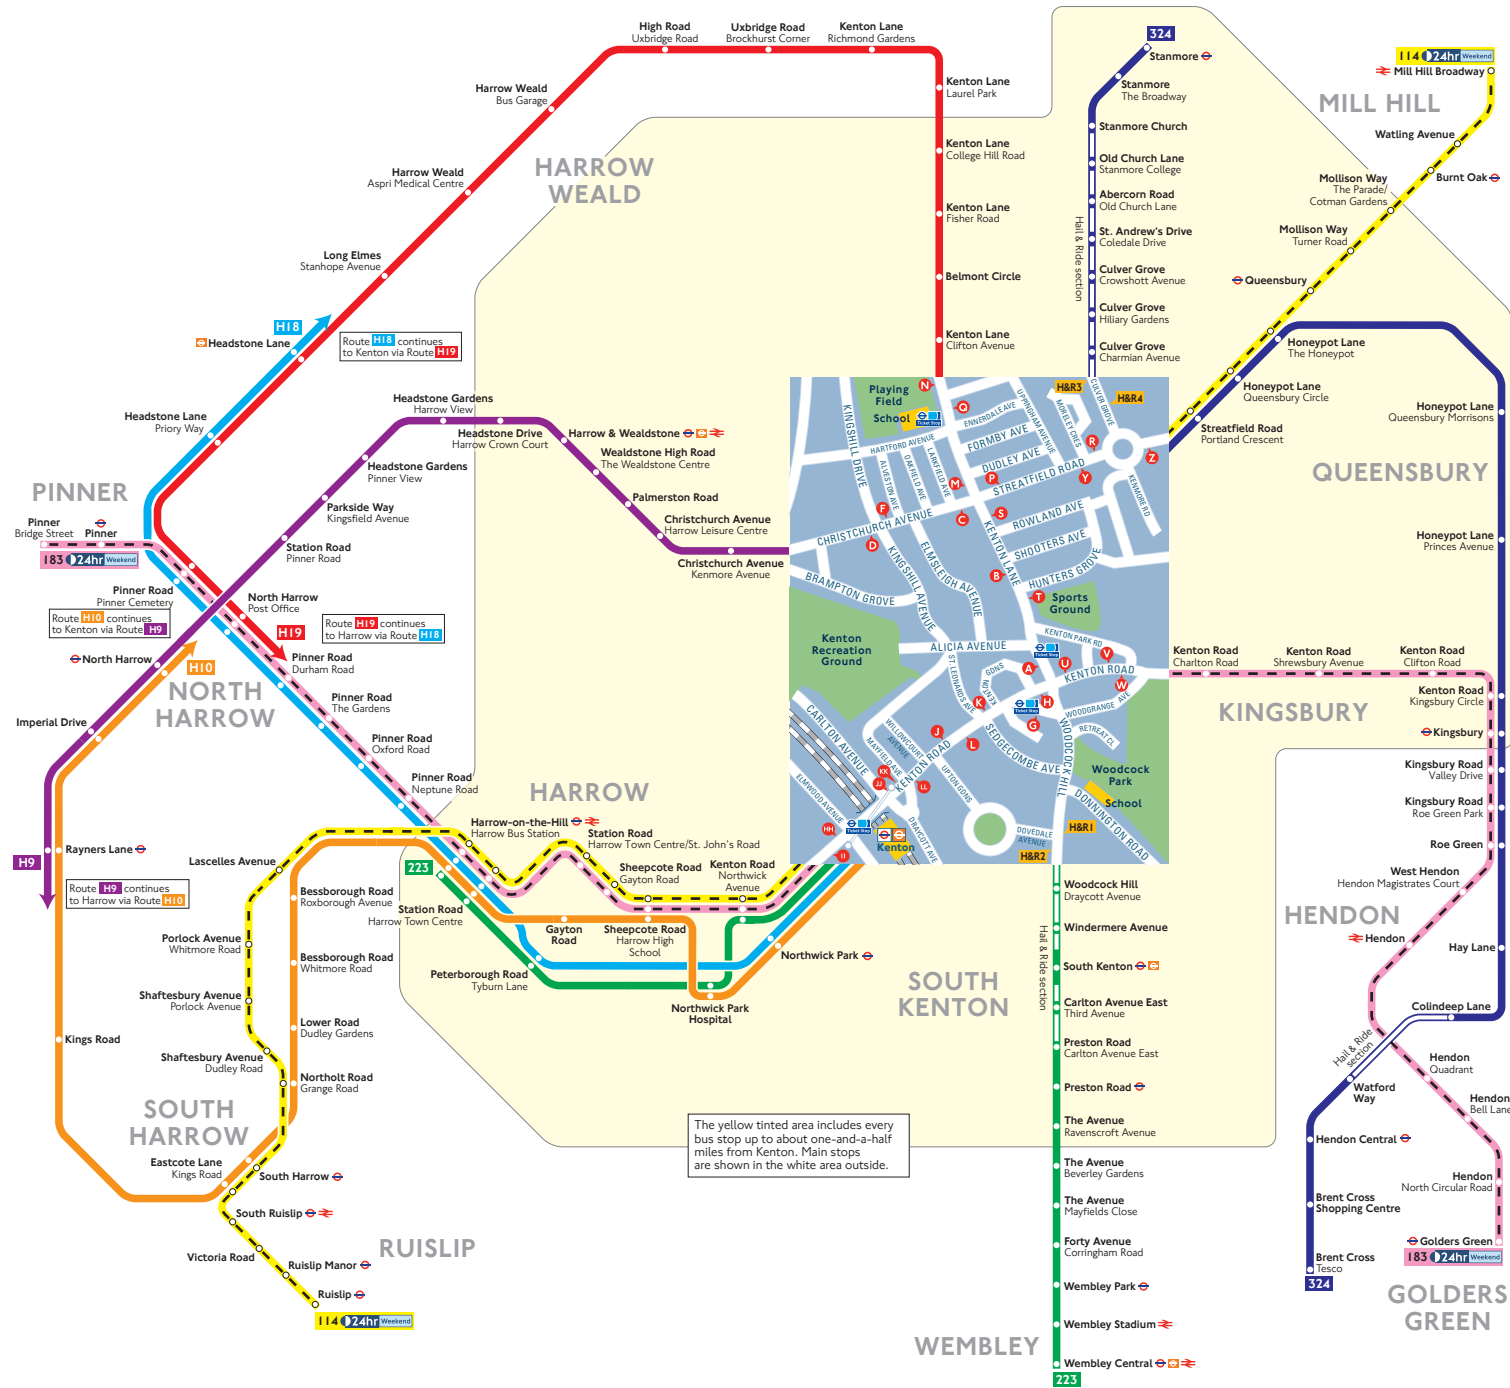

Buses from Kenton

Route finder

Bus route	Towards	Bus stops
114 24hr Weekend	Mill Hill Broadway	A B BH J K M P R
	Ruislip	H U L U S T Y Z
183 24hr Weekend	Golders Green	H J K M U V
	Pinner	H U L U W
223	Harrow	G U L U H&R2
	Wembley Central	H J K M H&R1
324	Brent Cross	H&R4
	Stanmore	Z H&R3
H9	Rayners Lane via Harrow & Wealdstone	A B C D H J K M
H10	North Harrow via Harrow	F H U L U S T
H18	Headstone Lane via Harrow	H U L U G S T
H19	North Harrow via Harrow Weald	A B BH J K M N

Hail & Ride Route **223** operates as Hail and Ride on the sections of roads marked **H&R1** and **H&R2** on the map. Buses stop at any safe point along the road. There are no bus stops at these locations, but please indicate clearly to the driver when you wish to board or alight.

Hail & Ride Route **324** operates as Hail and Ride on the sections of roads marked **H&R3** and **H&R4** on the map. Buses stop at and safe point along the road. There are no bus stops at these locations, but please indicate clearly to the driver when you wish to board or alight.