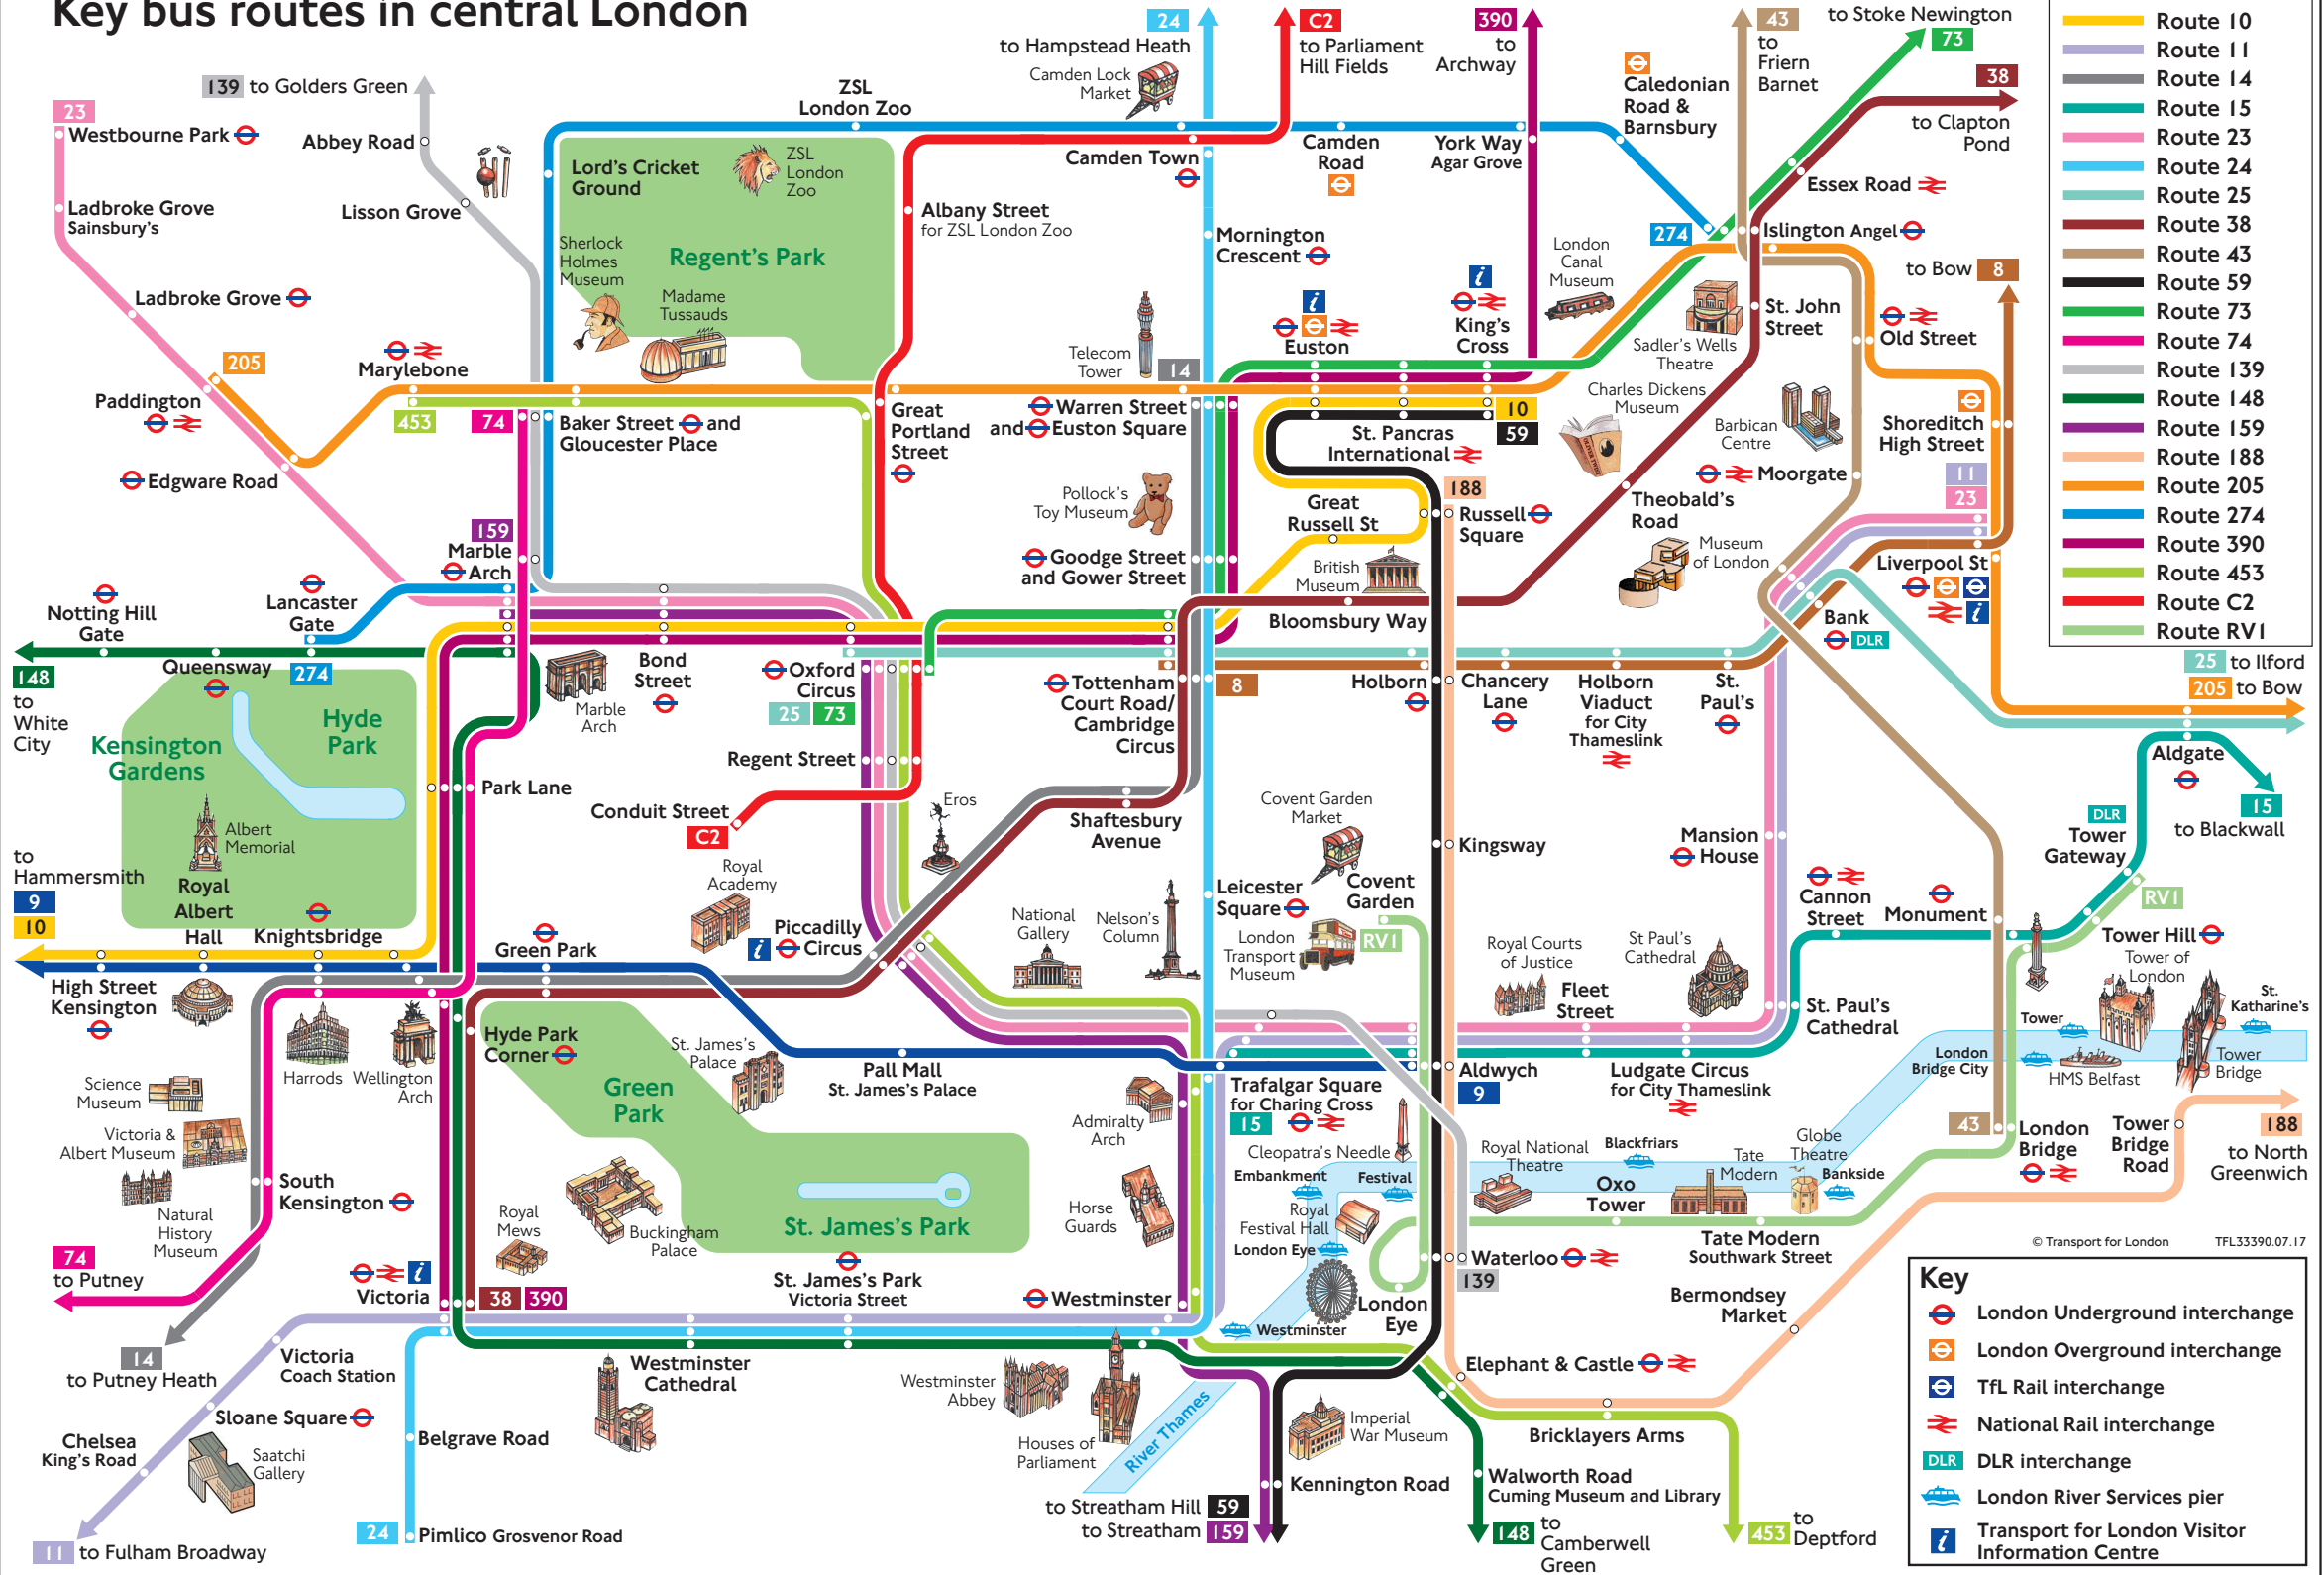

Key bus routes in central London

- Route 8
- Route 9
- Route 10
- Route 11
- Route 14
- Route 15
- Route 23
- Route 24
- Route 25
- Route 38
- Route 43
- Route 59
- Route 73
- Route 74
- Route 139
- Route 148
- Route 159
- Route 188
- Route 205
- Route 274
- Route 390
- Route 453
- Route C2
- Route RV1

Key

- London Underground interchange
- London Overground interchange
- TfL Rail interchange
- National Rail interchange
- DLR interchange
- London River Services pier
- Transport for London Visitor Information Centre