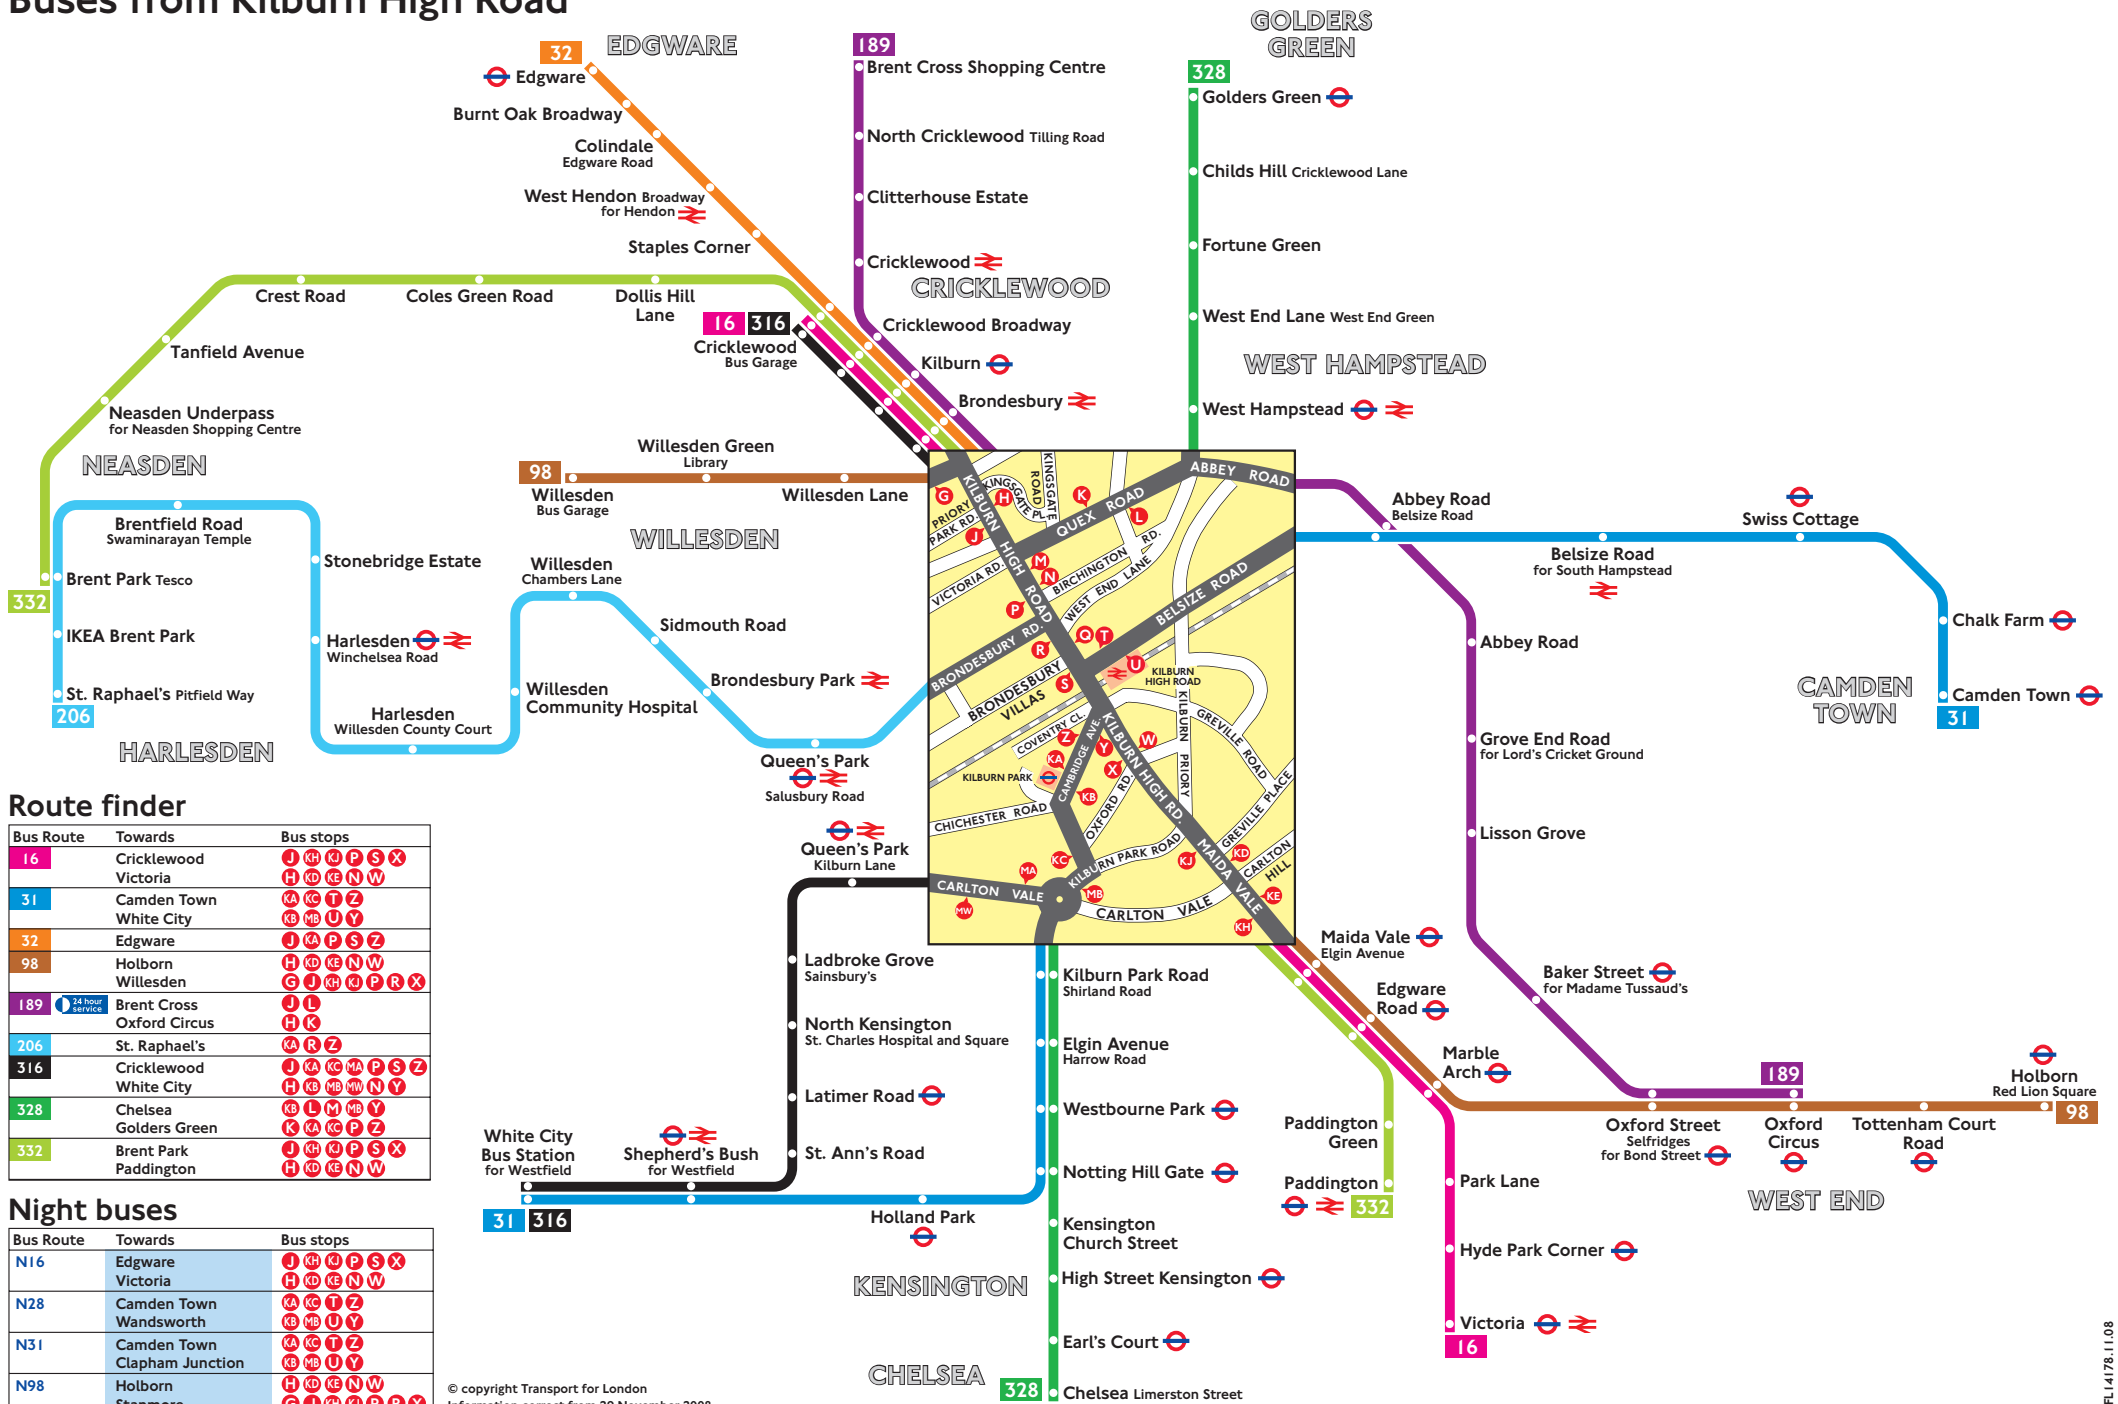

# Buses from Kilburn High Road

## Route finder

Bus Route	Towards	Bus stops
16	Cricklewood Victoria	J KH KP PS X H KD KE N W
31	Camden Town White City	KA KC T Z CB MB U Y
32	Edgware	J KA PS Z
98	Holborn Willesden	H KD KE N W G J KB KP R X
189	Brent Cross Oxford Circus	J L H K
206	St. Raphael's	KA R Z
316	Cricklewood White City	J KA KC MA PS Z H KD MB MW NY
328	Chelsea Golders Green	KB LM MB Y K KA KE P Z
332	Brent Park Paddington	J KH KP PS X H KD KE N W

## Night buses

Bus Route	Towards	Bus stops
N16	Edgware Victoria	J KH KP PS X H KD KE N W
N28	Camden Town Wandsworth	KA KC T Z CB MB U Y
N31	Camden Town Clapham Junction	KA KC T Z CB MB U Y
N98	Holborn Stanmore	H KD KE N W G J KB KP R X

© copyright Transport for London  
Information correct from 29 November 2008