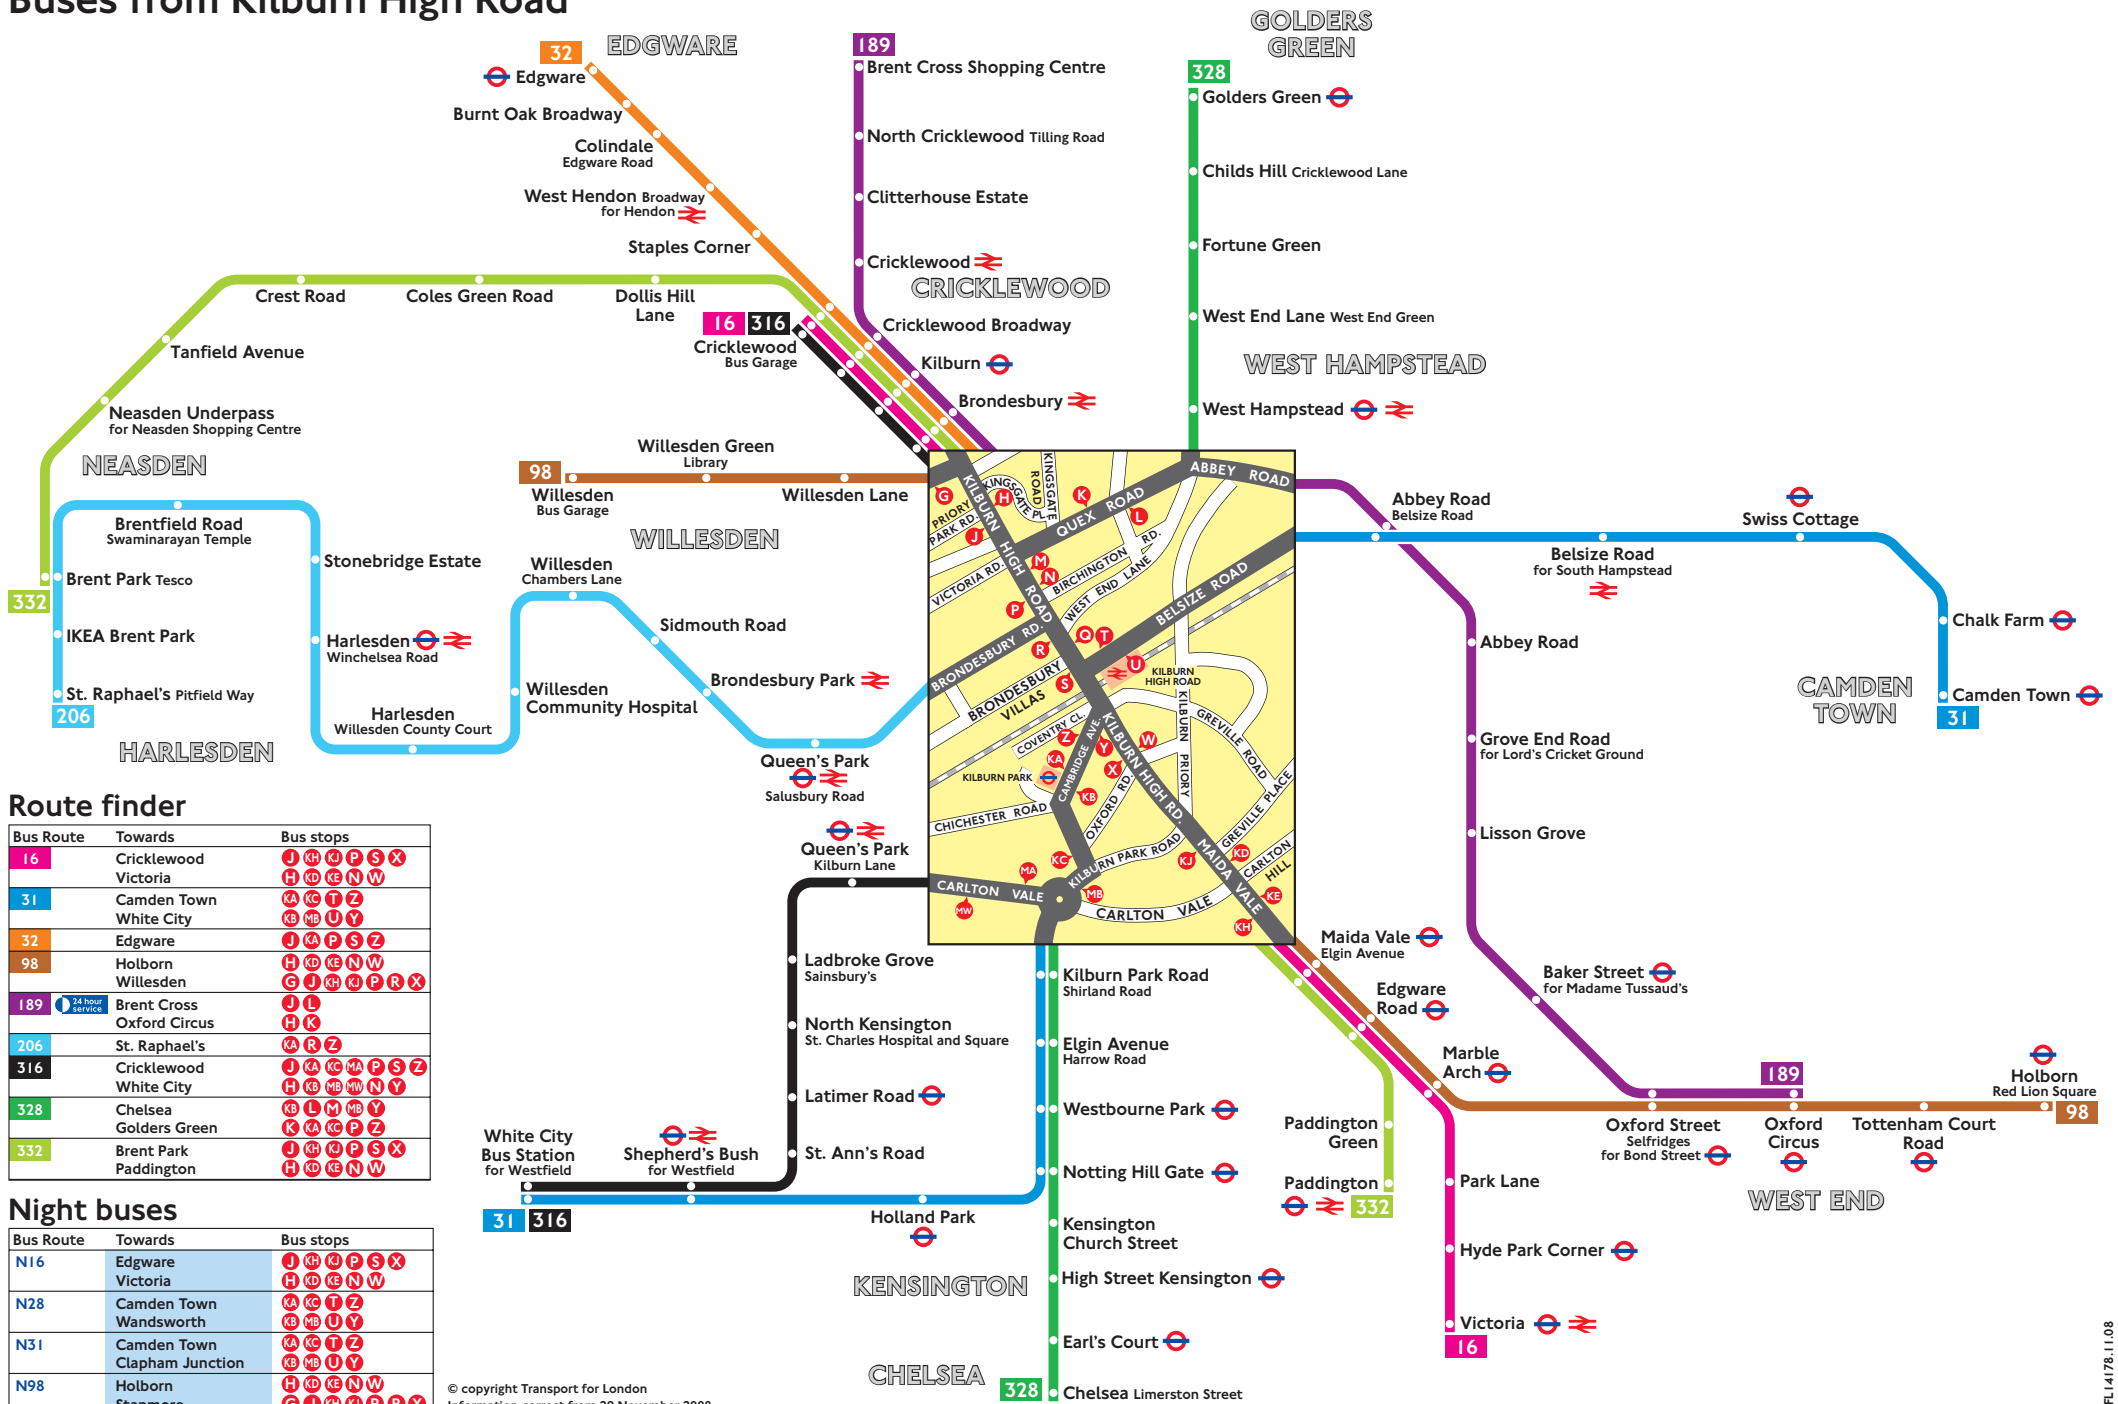

Buses from Kilburn High Road

Route finder

Bus Route	Towards	Bus stops
16	Cricklewood Victoria	J KH KP PS X H KD KE N W
31	Camden Town White City	KA KC TZ CB MB U Y
32	Edgware	J KA PS Z
98	Holborn Willesden	H KD KE N W G J KB KP R X
189	Brent Cross Oxford Circus	J L H K
206	St. Raphael's	KA R Z
316	Cricklewood White City	J KA KC MA PS Z H KD MB MW NY
328	Chelsea Golders Green	KB LM MB Y K KA KE P Z
332	Brent Park Paddington	J KH KP PS X H KD KE N W

Night buses

Bus Route	Towards	Bus stops
N16	Edgware Victoria	J KH KP PS X H KD KE N W
N28	Camden Town Wandsworth	KA KC TZ CB MB U Y
N31	Camden Town Clapham Junction	KA KC TZ CB MB U Y
N98	Holborn Stanmore	H KD KE N W G J KB KP R X

© copyright Transport for London
Information correct from 29 November 2008