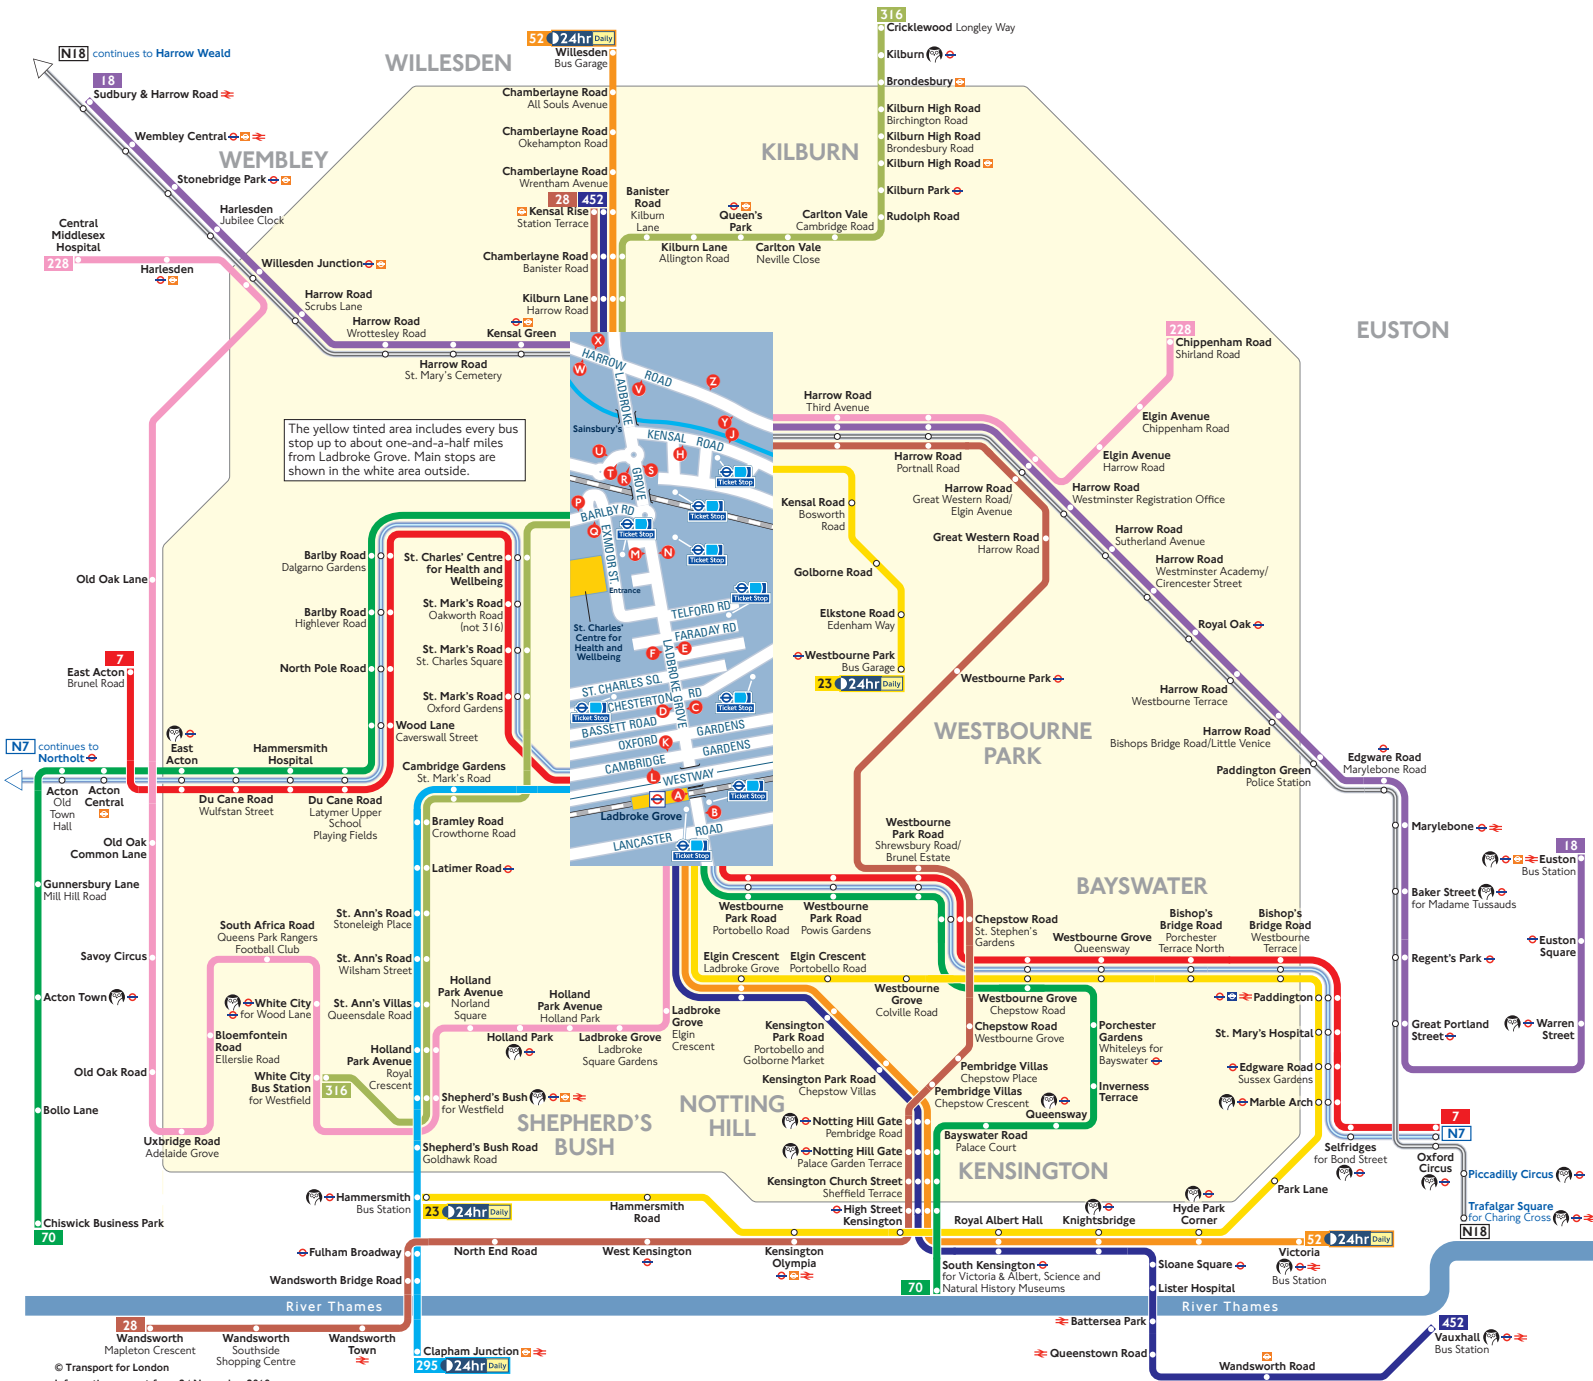

Buses from Ladbroke Grove

Route finder

Bus route	Towards	Bus stops
7	East Acton	A L
	Oxford Circus	B K
18	Euston	X Z
	Sudbury	V W Y
23	Hammersmith	B C E H N S U
	Westbourne Park	A D F J M R T
28	Kensal Rise	V Y
	Wandsworth	Z
52	Victoria	B C E N S U
	Willesden	A D F M R T
70	Chiswick Business Park	A D F M O R S T
	South Kensington	B C E N P R S U
228	Central Middlesex Hosp.	B C E N S U V Y
	Maida Hill	A D F M R T Z
295	Clapham Junction	B C E N S U
316	Cricklewood	P R T
	White City	O S U
452	Kensal Rise	A D F M R T
	Vauxhall	B C E N S U

Night buses

Bus route	Towards	Bus stops
N7	Northolt	A L
	Oxford Circus	B K
N18	Harrow Weald	V W Y
	Trafalgar Square	X Z

Key

- 7 Day buses in black
- N7 Night buses in blue
- Connections with London Underground
- Connections with London Overground
- Connections with TfL Rail
- Connections with National Rail
- Connections with DLR
- Tube station with 24-hour service Friday and Saturday nights

Ways to pay

- Use your contactless debit or credit card. It's the same fare as Oyster and there is no need to top up.
- Top up your Oyster pay as you go credit or buy Travelcards and bus & tram passes at around 4,000 shops across London.
- Sign up for an online account to top up online and see your travel history and spending.