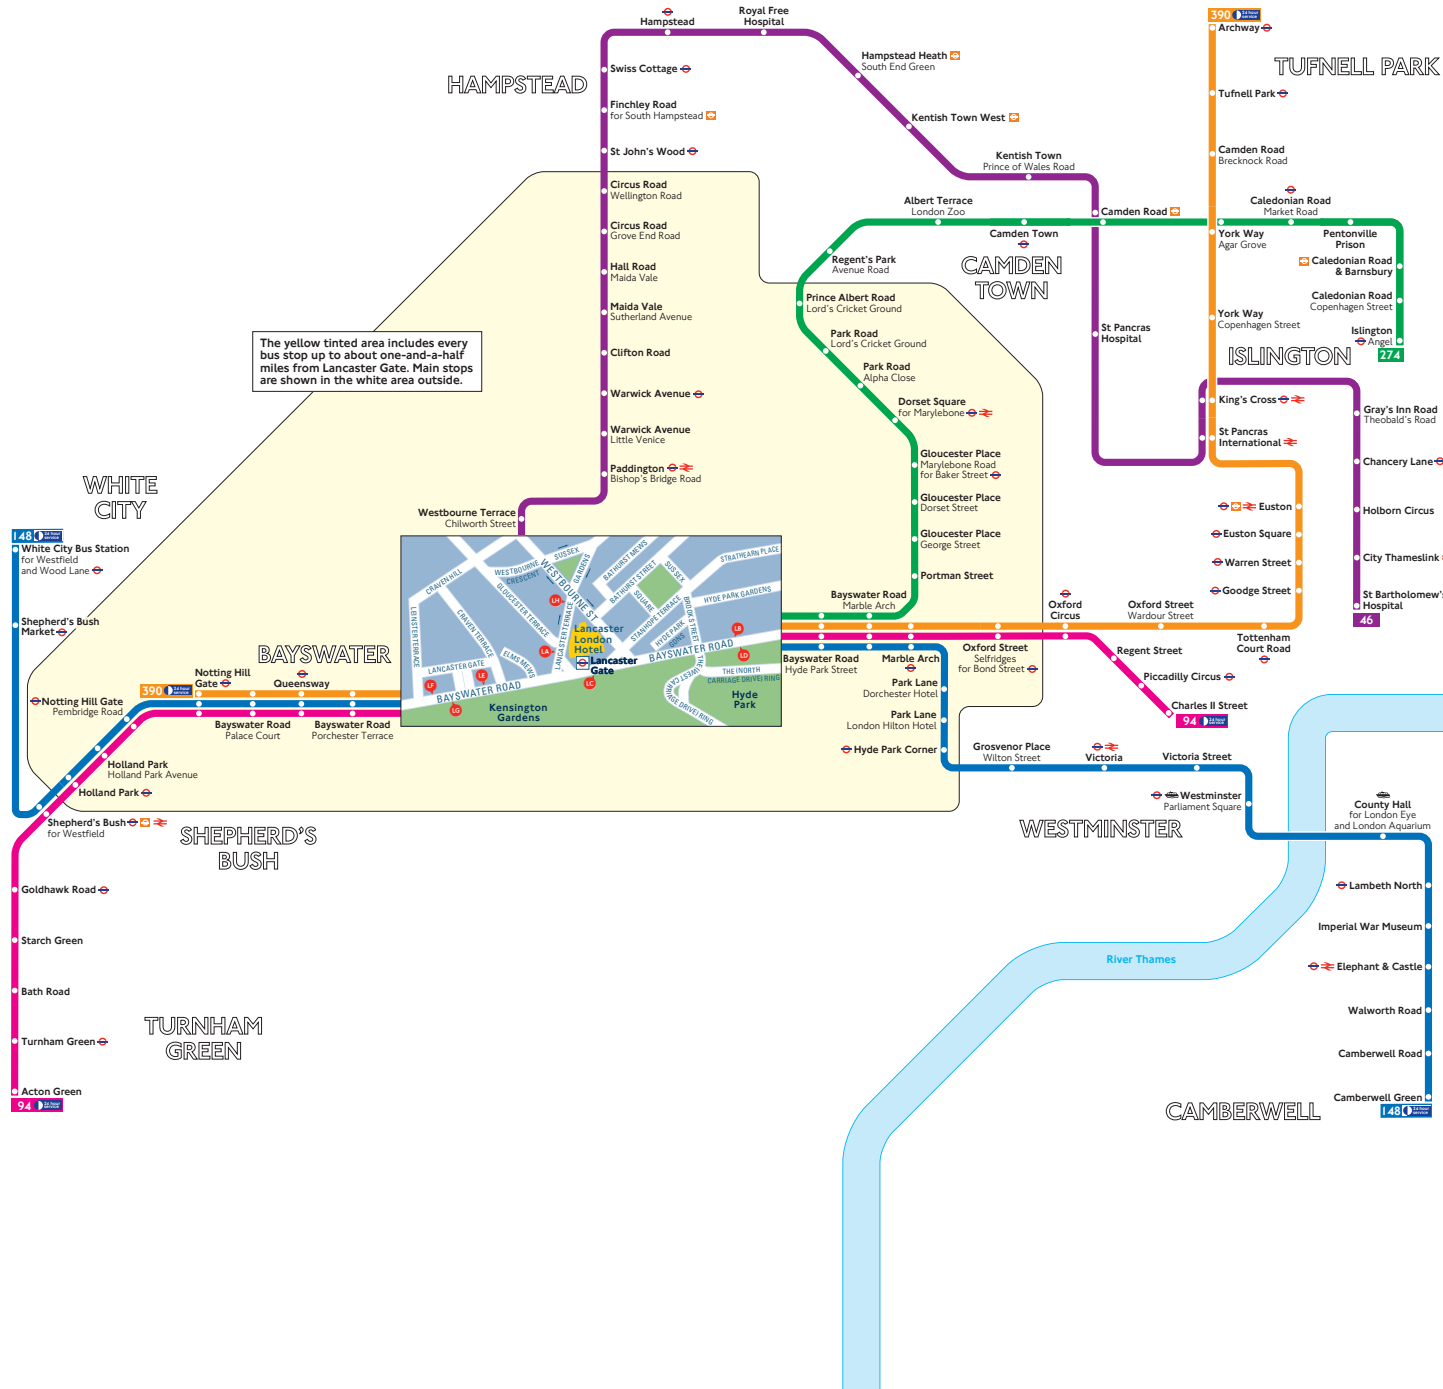

Buses from Lancaster Gate

Route finder

Day buses including 24-hour services

Bus route	Towards	Bus stops
46	St Bartholomew's Hospital	LB
94	Acton Green	LC LD LG
148	Piccadilly Circus	LA LB LE LF
148	Camberwell Green	LA LB LE LF
274	White City	LC LD LG
274	Islington	LA LB
390	Archway	LA LB LE LF
390	Notting Hill Gate	LC LD LG

Night buses

For night bus information, please see separate poster