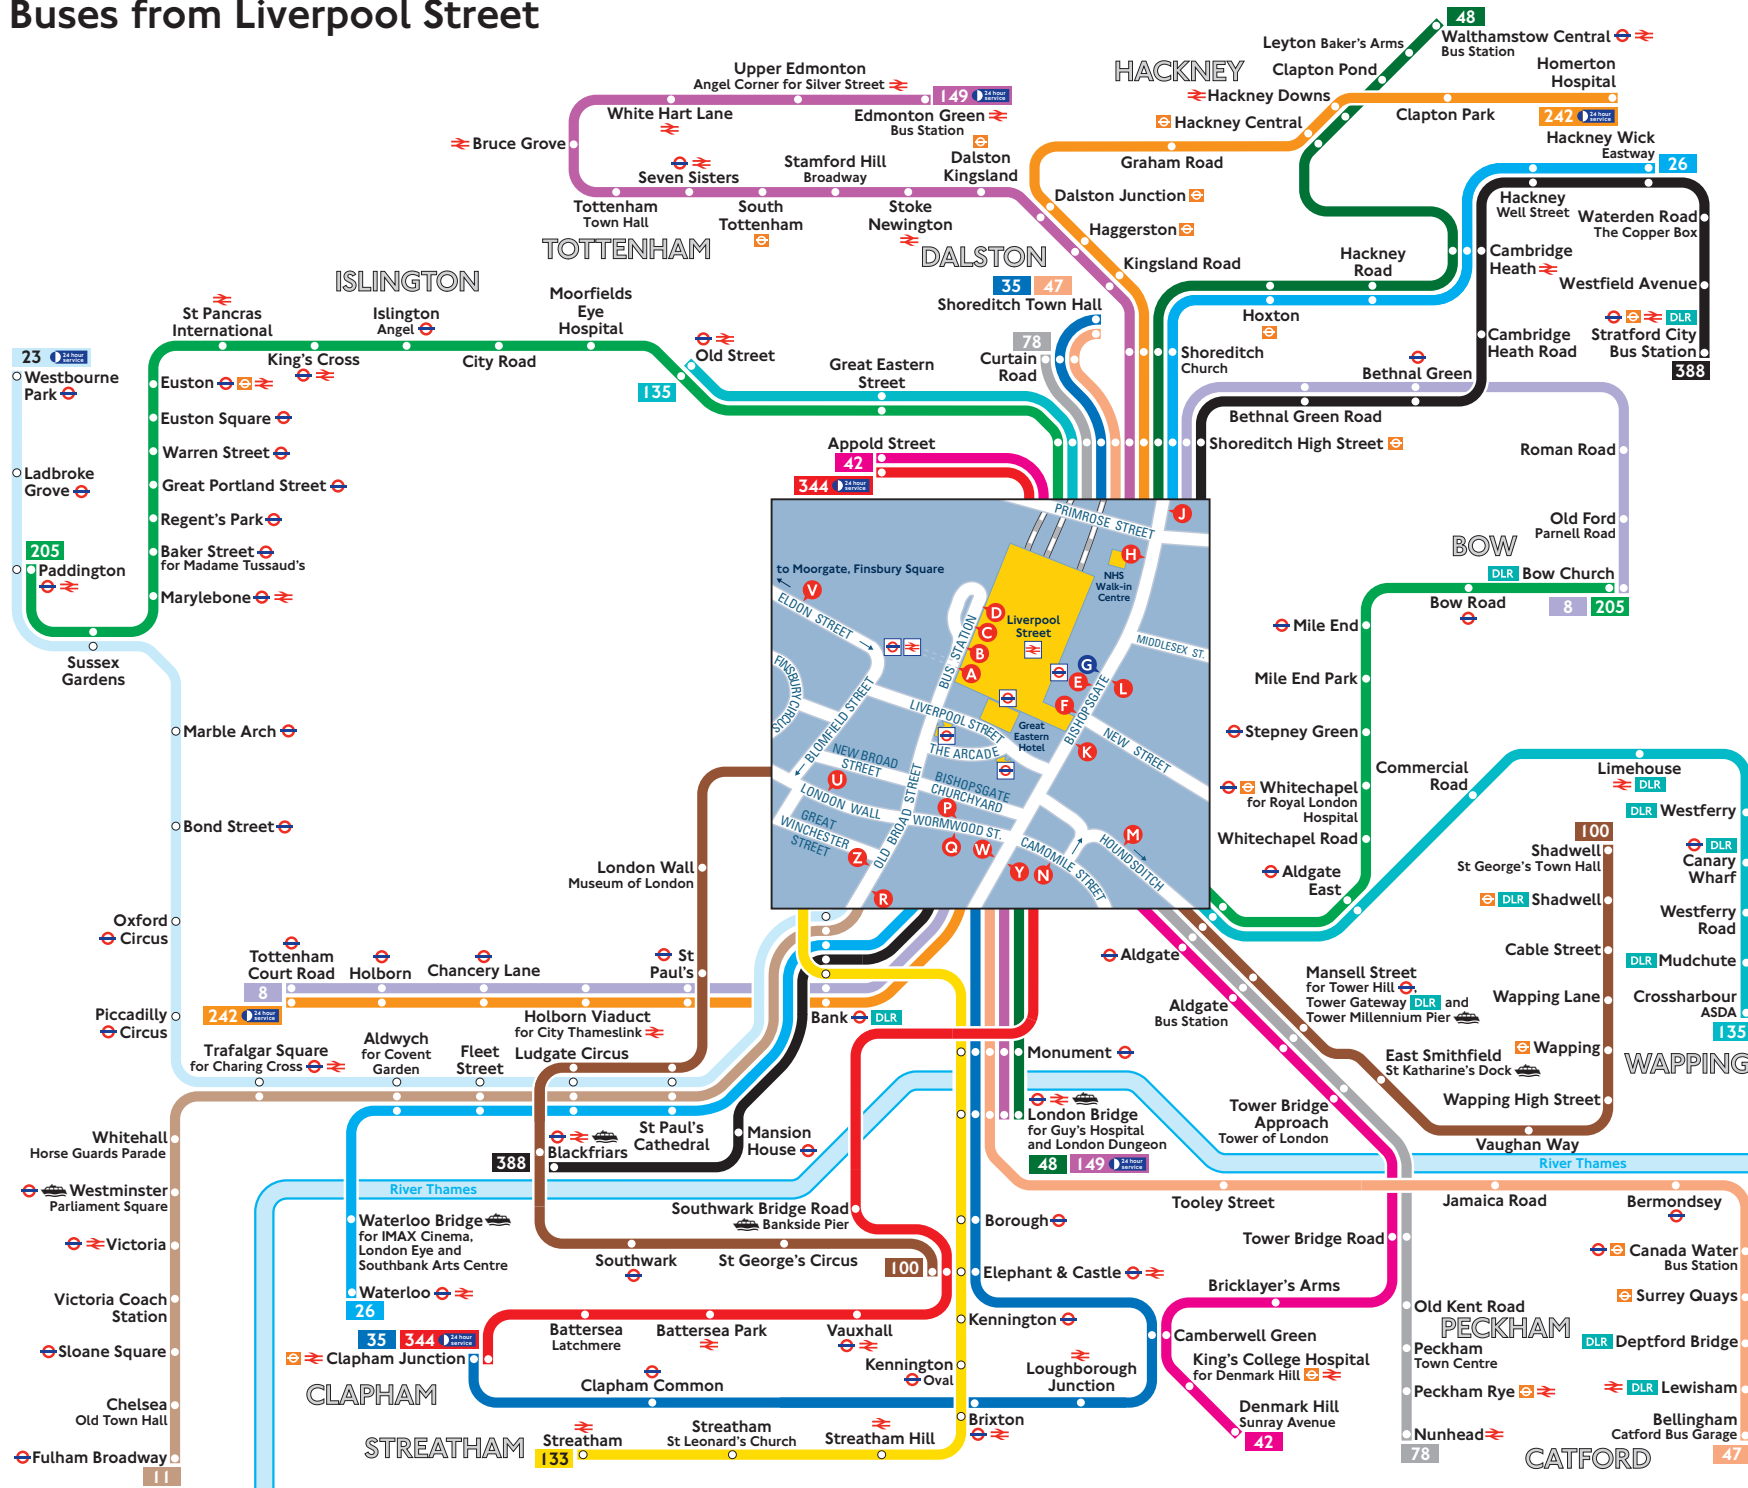

Buses from Liverpool Street

Route finder

Day buses including 24-hour services

Bus Route	Towards	Bus stops
8	Bow Church Tottenham Court Road	F, H, W J, L, Y
11	Fulham Broadway	C, R
23	Westbourne Park	C, R
26	Hackney Wick Waterloo	F, H, W J, L, Y
35	Clapham Junction Shoreditch	J, K, Y F, H, W
42	Appold Street Denmark Hill	E, H J, L
47	Bellingham Shoreditch	J, K, Y F, H, W
48	London Bridge Walthamstow	J, K, Y F, H, W
78	Nunhead Shoreditch	J, L F, H
100	Elephant & Castle Shadwell	N, Q P, U
133	Streatham	A, R
135	Crossharbour Old Street	J, L F, H
149	Edmonton Green London Bridge	E, H, W J, K, Y
205	Bow Church Paddington	J, L F, H
242	Homerton Hospital Tottenham Court Road	E, H, W J, L, Y
344	Appold Street Clapham Junction	E, H, W J, K, Y
388	Blackfriars Stratford City Bus Station	J, L, Y F, H, W

Night buses

Bus Route	Towards	Bus stops
N8	Hainault Oxford Circus	F, H, W J, L, Y
N11	Ealing Broadway	C, R
N26	Chingford Trafalgar Square	F, H, W J, L, Y
N35	Clapham Junction Tottenham Court Road	J, K, Y F, H, W
N133	Mitcham	A, R
N205	Leyton Paddington	J, L F, H

Coaches

Towards	Bus stops
Stansted Airport	G

Due to Crossrail works routes 153 and 214 will start from Moorgate, Finsbury Square.