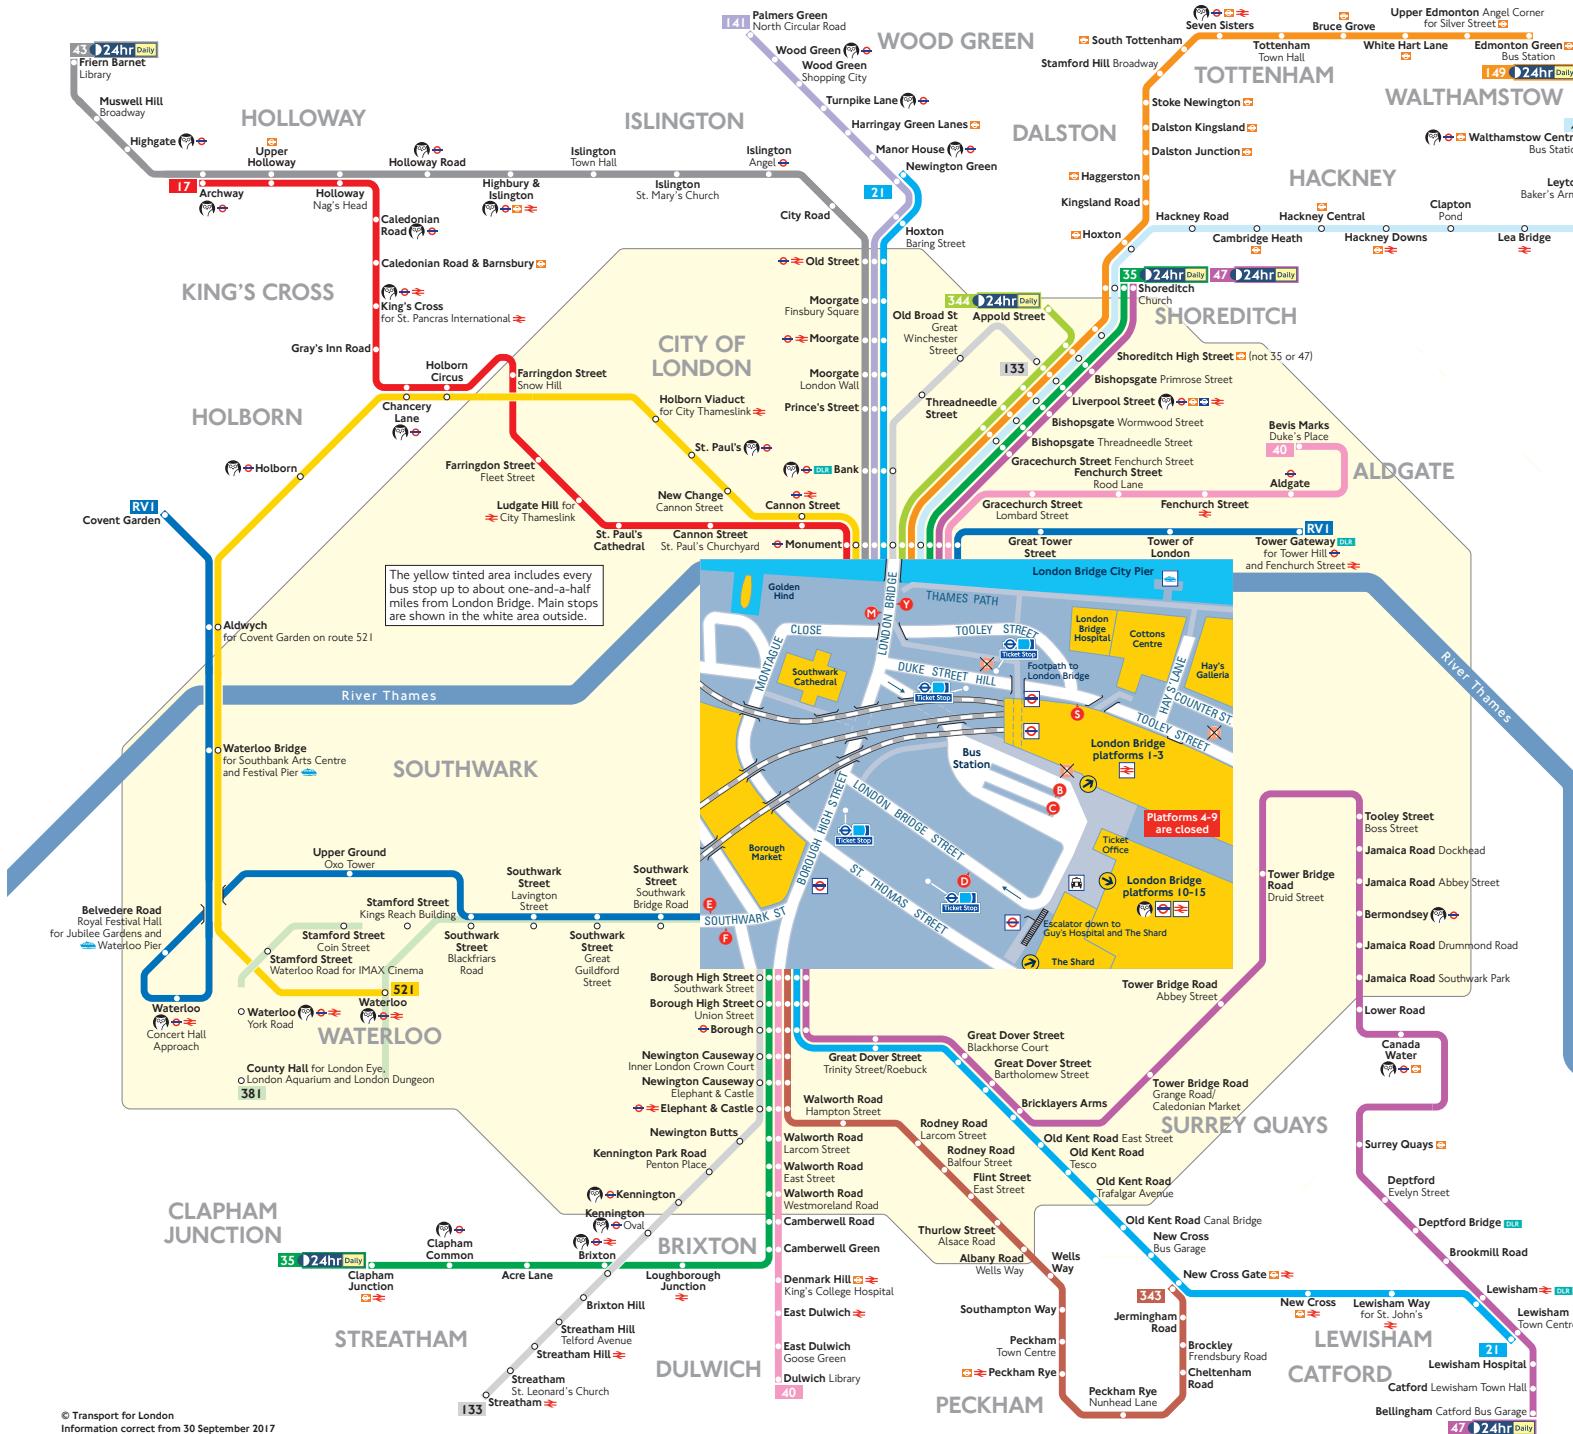

# Buses from London Bridge

## Route finder

Bus route	Towards	Bus stops
17	Archway	(M)
21	Lewisham	(Y)
	Newington Green	(M)
35	Clapham Junction	(Y)
	Shoreditch	(M)
40	Aldgate	(M)
	Dulwich	(Y)
43	Friern Barnet	(C M)
47	Bellingham	(Y)
	Shoreditch	(M S)
48	Walthamstow	(M)
133	Liverpool Street	(M)
	Streamham	(Y)
141	Palmer's Green	(C M)
149	Edmonton Green	(D M)
343	New Cross Gate	(S)
344	Liverpool Street	(B M)
381	County Hall	(F S)
521	Waterloo	(B)
RV1	Covent Garden	(F S)
	Tower Gateway	(B M)

## Key

- Connections with London Underground
- Connections with London Overground
- Connections with TfL Rail
- Connections with National Rail
- Connections with DLR
- Connections with river boats
- Tube station with 24-hour service Friday and Saturday nights
- Mondays to Fridays only

## Ways to pay

- Use your contactless debit or credit card. It's the same fare as Oyster and there is no need to top up.
- Top up your Oyster pay as you go credit or buy Travelcards and bus & tram passes at around 4,000 shops across London.
- Sign up for an online account to top up online and see your travel history and spending.