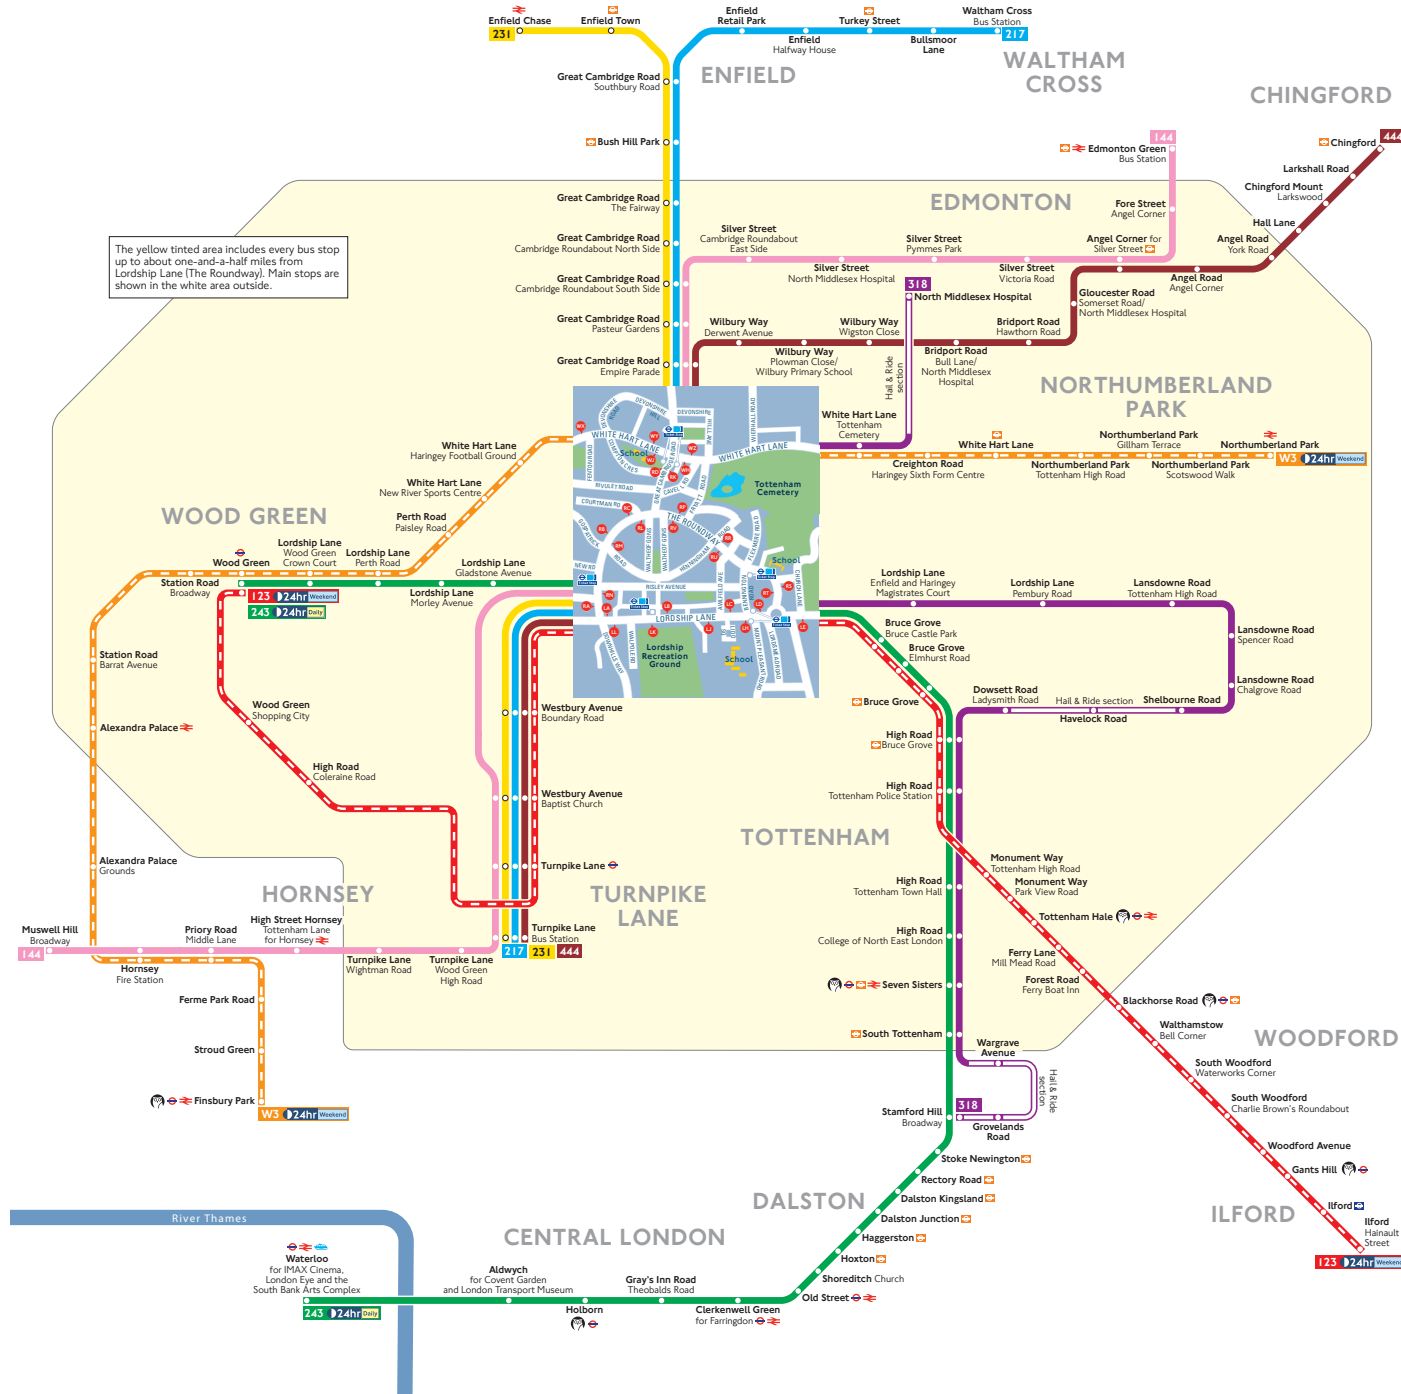

Buses from Lordship Lane (The Roundway)

Route finder

Bus route	Towards	Bus stops
123 24hr Weekend	Ilford	IL IL IC IL
144	Wood Green	WG WG UK UK
217	Edmonton Green	EG EG EC EG
231	Muswell Hill	MH MH MC MH
243 24hr Daily	Turnpike Lane	TL TL TC TL
318	Waltham Cross	WC WC EC WC
444	Enfield Chase	EC EC EC EC
W3 24hr Weekend	Turnpike Lane	TL TL EC TL
	Waterloo	W W W W
	Wood Green	WG WG EC WG
	North Middlesex Hospital	NMH NMH EC NMH
	Stamford Hill	SH SH EC SH
	Chingford	CH CH EC CH
	Turnpike Lane	TL TL EC TL
	Finsbury Park	FP FP EC FP
	Northumberland Park	NUP NUP EC NUP