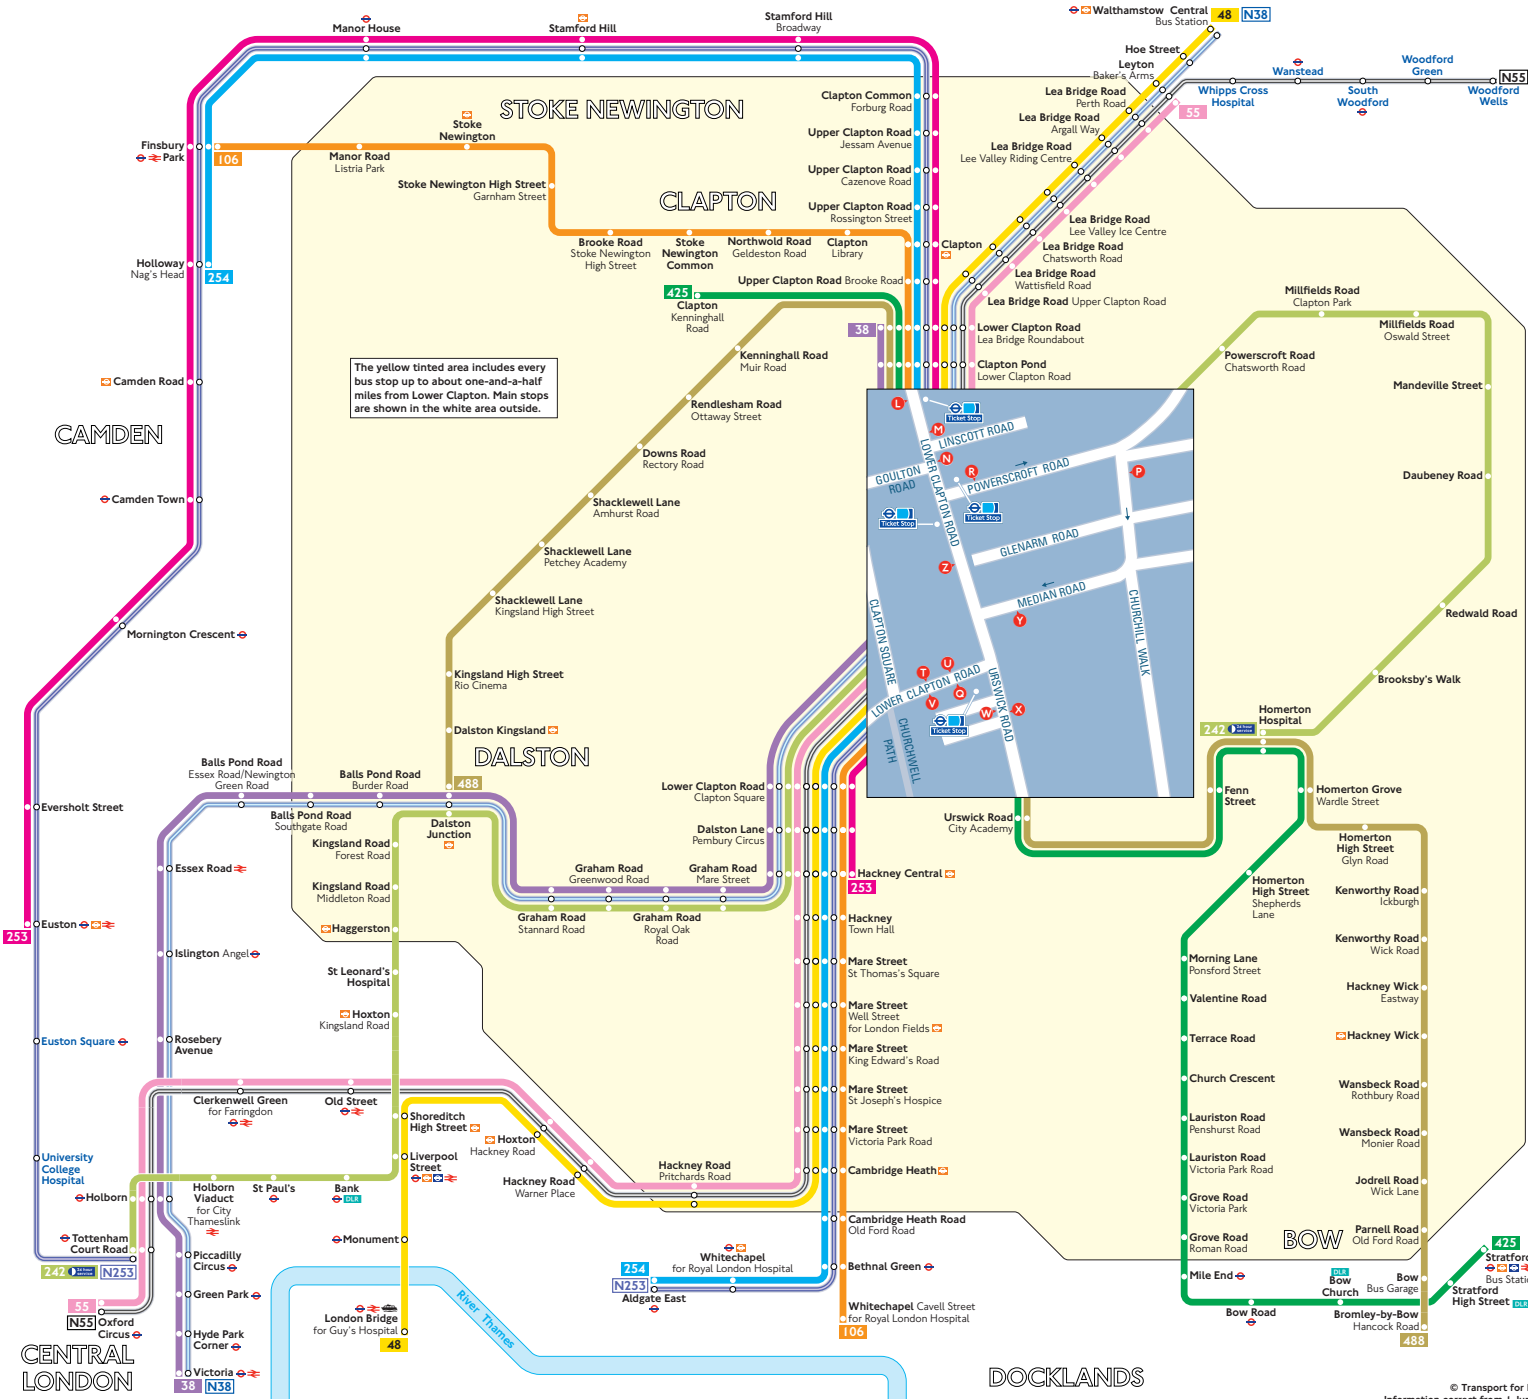

Buses from Lower Clapton

Where to buy your tickets

Top up your Oyster pay as you go credit or buy Travelcards and bus & tram passes at around 4,000 shops across London.

Key

- **38** Day buses in black
- **N38** Night buses in blue
- Connections with London Underground
- Connections with London Overground
- Connections with TfL Rail
- Connections with National Rail
- Connections with Docklands Light Railway
- Connections with river boats

Route finder

Bus route	Towards	Bus stops
38	Clapton	L U Z
	Victoria	M O
48	London Bridge	N V
	Walthamstow Central	L U Z
55	Leyton	L U Z
	Oxford Circus	N V
106	Finsbury Park	L U Z
	Whitechapel	N V
242	Homerton Hospital	R T
	Tottenham Court Road	P O Y
253	Euston	L U Z
	Hackney Central	N V
254	Aldgate East	N V
	Holloway	L U Z
425	Clapton	L U Z
	Stratford	M X
488	Bromley-by-Bow	M X
	Dalston Junction	L W Z

Night buses

Bus route	Towards	Bus stops
N38	Victoria	M O
	Walthamstow Central	L U Z
N55	Oxford Circus	N V
	Woodford Wells	L U Z
N253	Aldgate East	N V
	Tottenham Court Road	L U Z