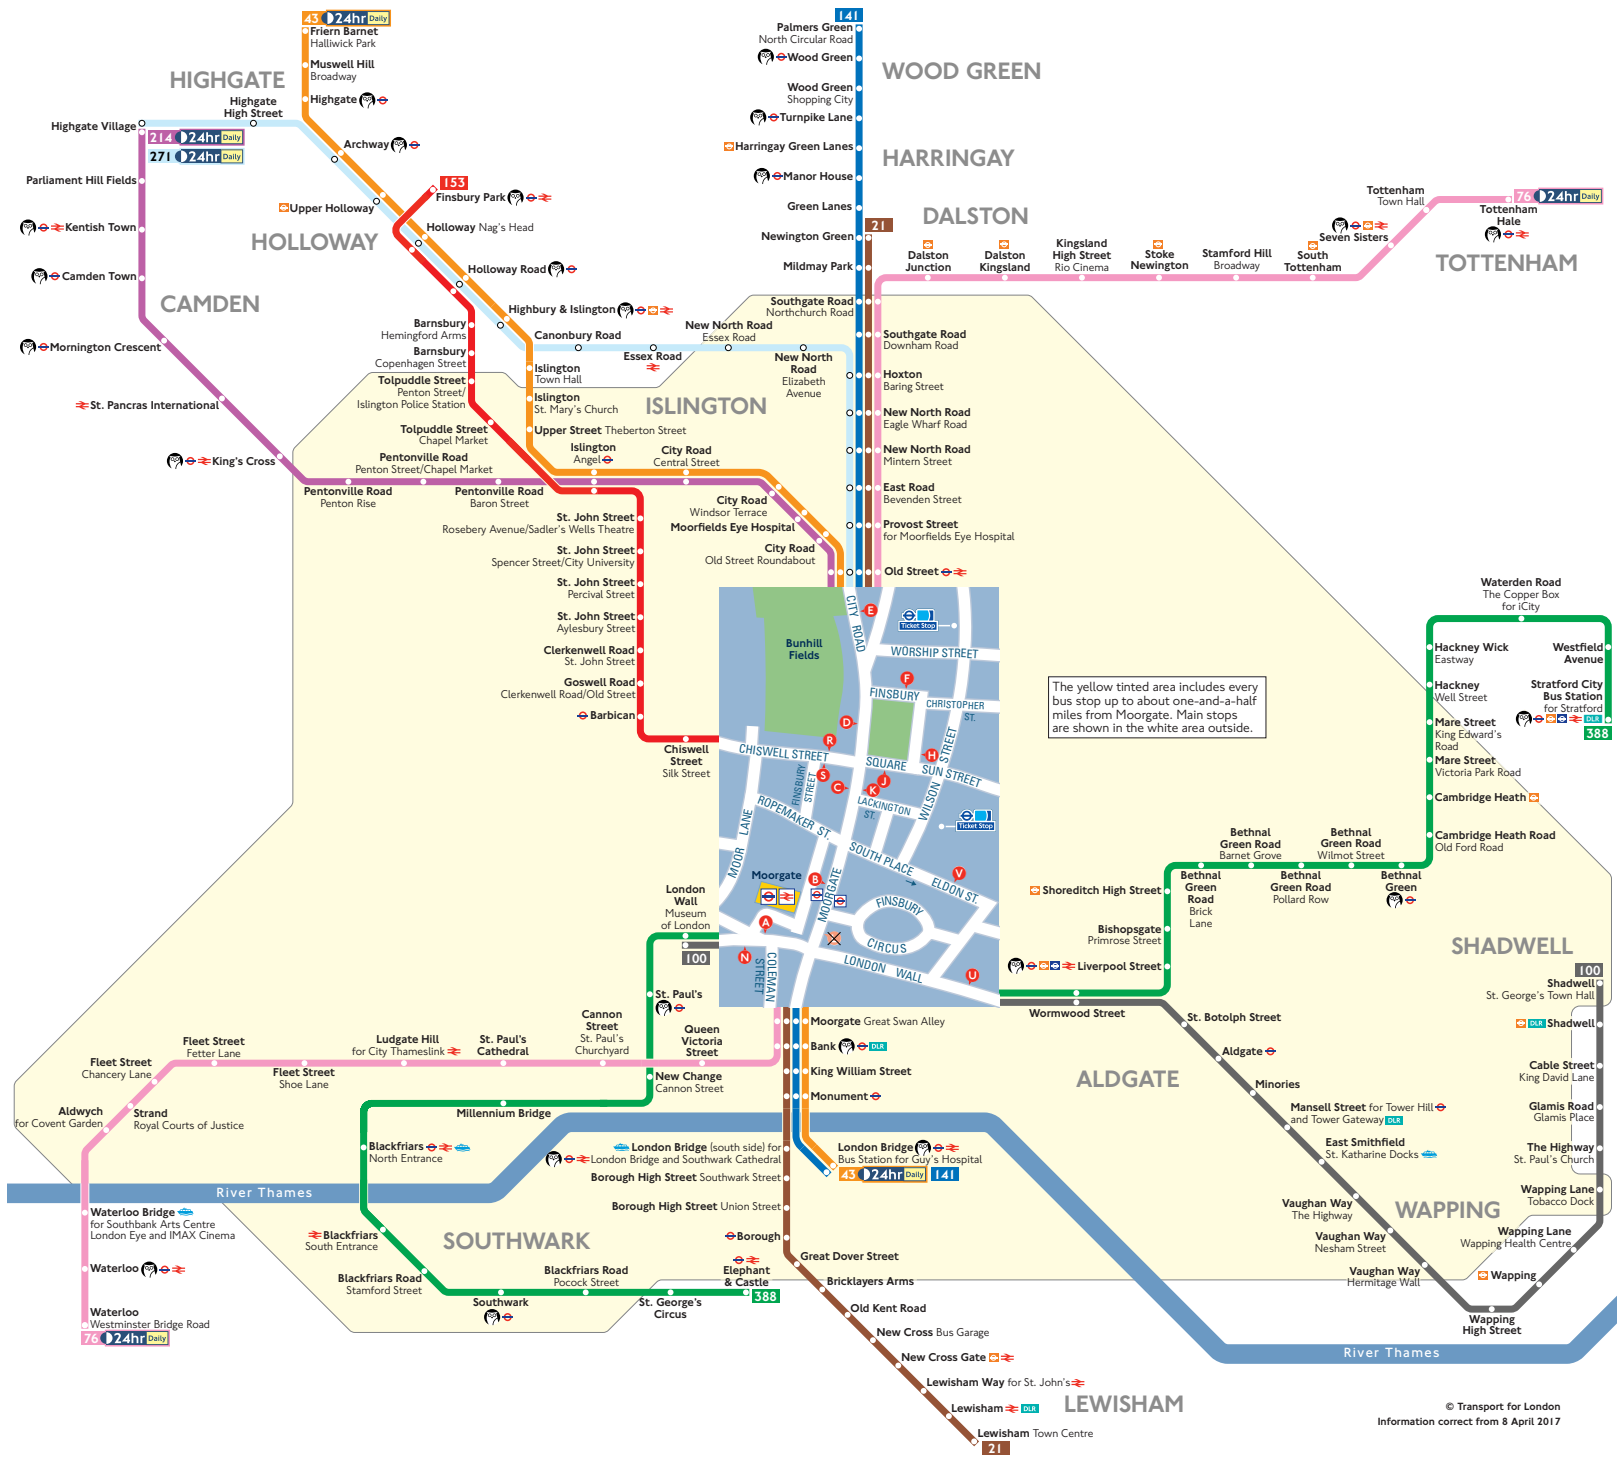

Buses from Moorgate

Route finder

Bus route	Towards	Bus stops
21	Lewisham	E K
	Newington Green	B D
43	Friern Barnet	B C
	London Bridge	E K
76	Tottenham Hale	B D
	Waterloo	E K
100	Museum of London	N
	Shadwell	A U
141	London Bridge	E K
	Palmer's Green	B D
153	Finsbury Park	J S
214	Highgate Village	C
271	Highgate Village	D
388	Elephant & Castle	N
	Stratford City Bus Station	A U

Key

- Connections with London Underground
- Connections with London Overground
- Connections with TFL Rail
- Connections with National Rail
- Connections with Docklands Light Railway
- Connections with river boats
- Tube station with 24-hour service Friday and Saturday nights when Night Tube services operate

Ways to pay

- Use your contactless debit or credit card. It's the same fare as Oyster and there is no need to top up.
- Top up your Oyster pay as you go credit or buy Travelcards and bus & tram passes at around 4,000 shops across London.
- Sign up for an online account to top up online and see your travel history and spending.