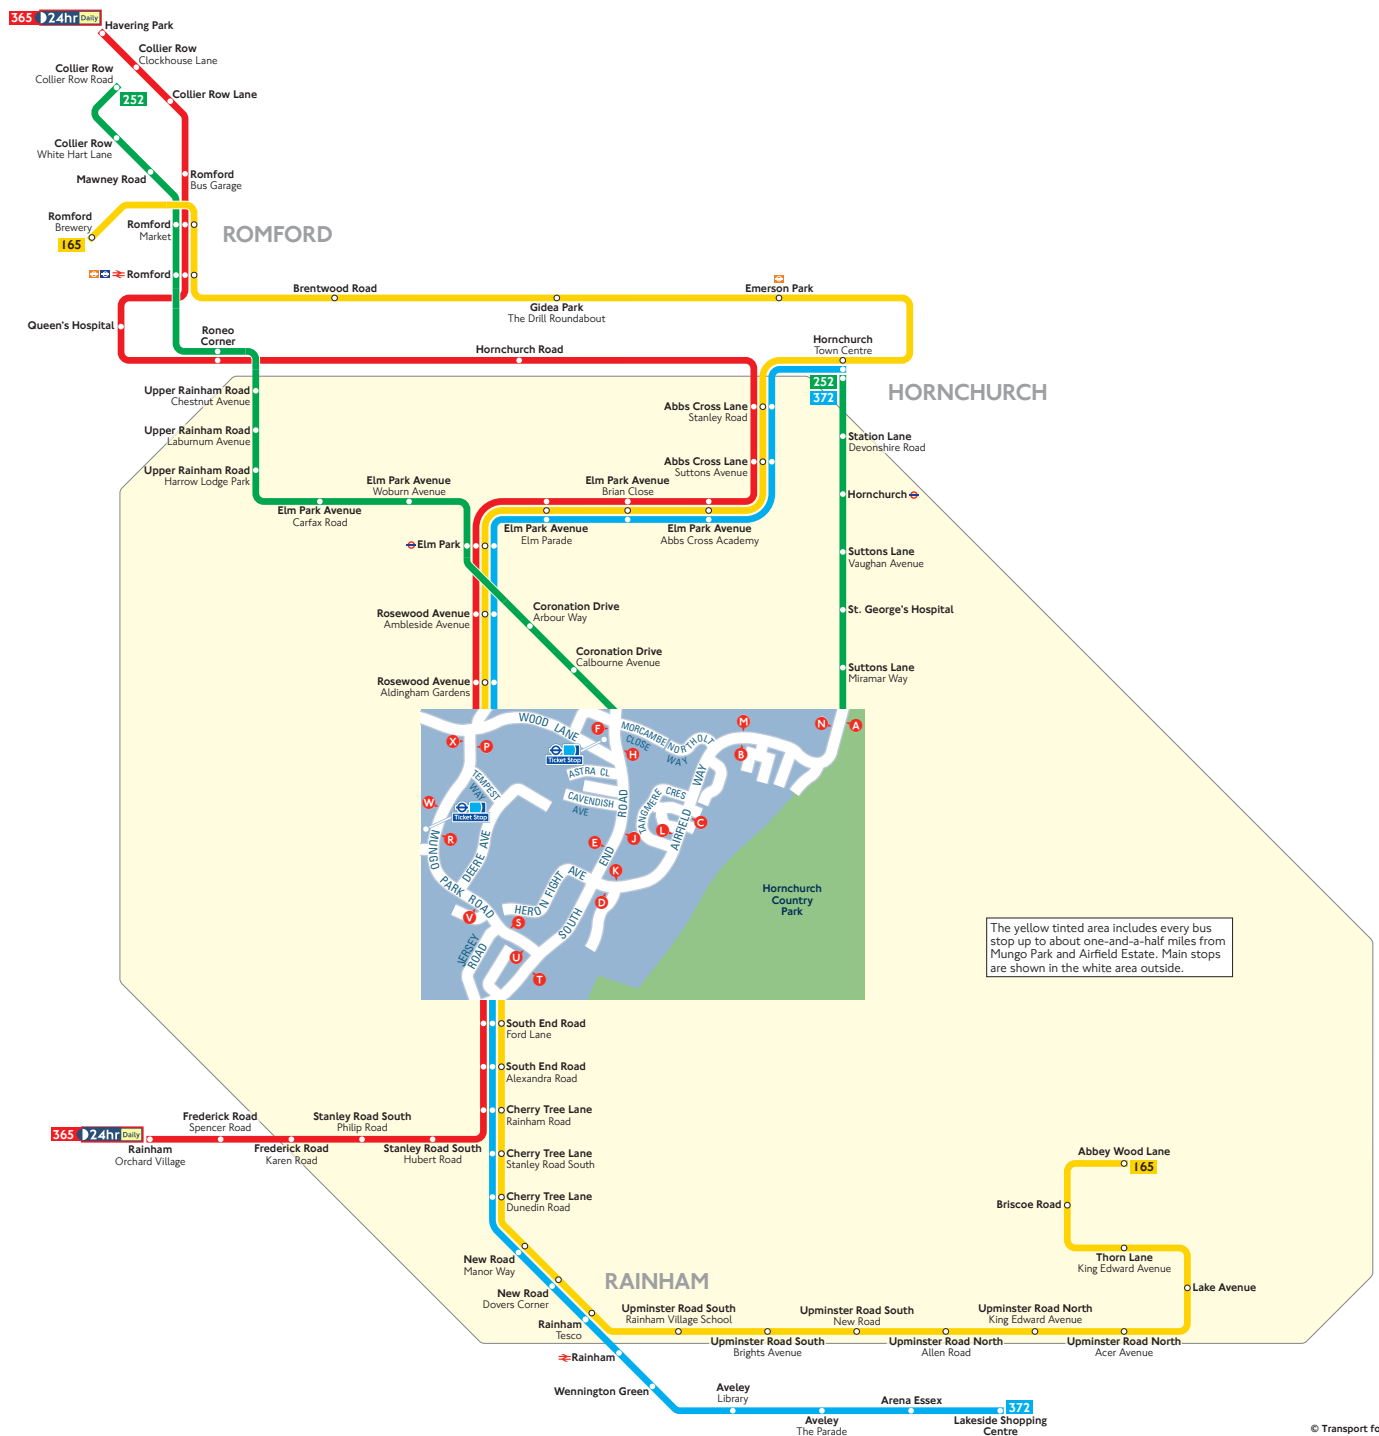

Buses from Mungo Park and Airfield Estate

Route finder

Bus route	Towards	Bus stops
165	Rainham	P R S T
	Abbey Wood Lane	
	Romford	U V W X
252	Collier Row	A B C D E F
	Hornchurch	H J K L M N
365 24hr Daily	Havering Park	U V W X
	Rainham Orchard Village	P R S T
372	Hornchurch	U V W X
	Lakeside Shopping Centre	P R S T

Other buses

Bus route	Towards	Bus stops
652	Rainham	A B C D T
School Journey	Abbey Wood Lane	
	Upminster	K L M N

Key

- Connections with London Underground
- Connections with London Overground
- Connections with TFL Rail
- Connections with National Rail

Ways to pay

- Use your contactless debit or credit card. It's the same fare as Oyster and there is no need to top up.
- Top up your Oyster pay as you go credit or buy Travelcards and bus & tram passes at around 4,000 shops across London.
- Sign up for an online account to top up online and see your travel history and spending.