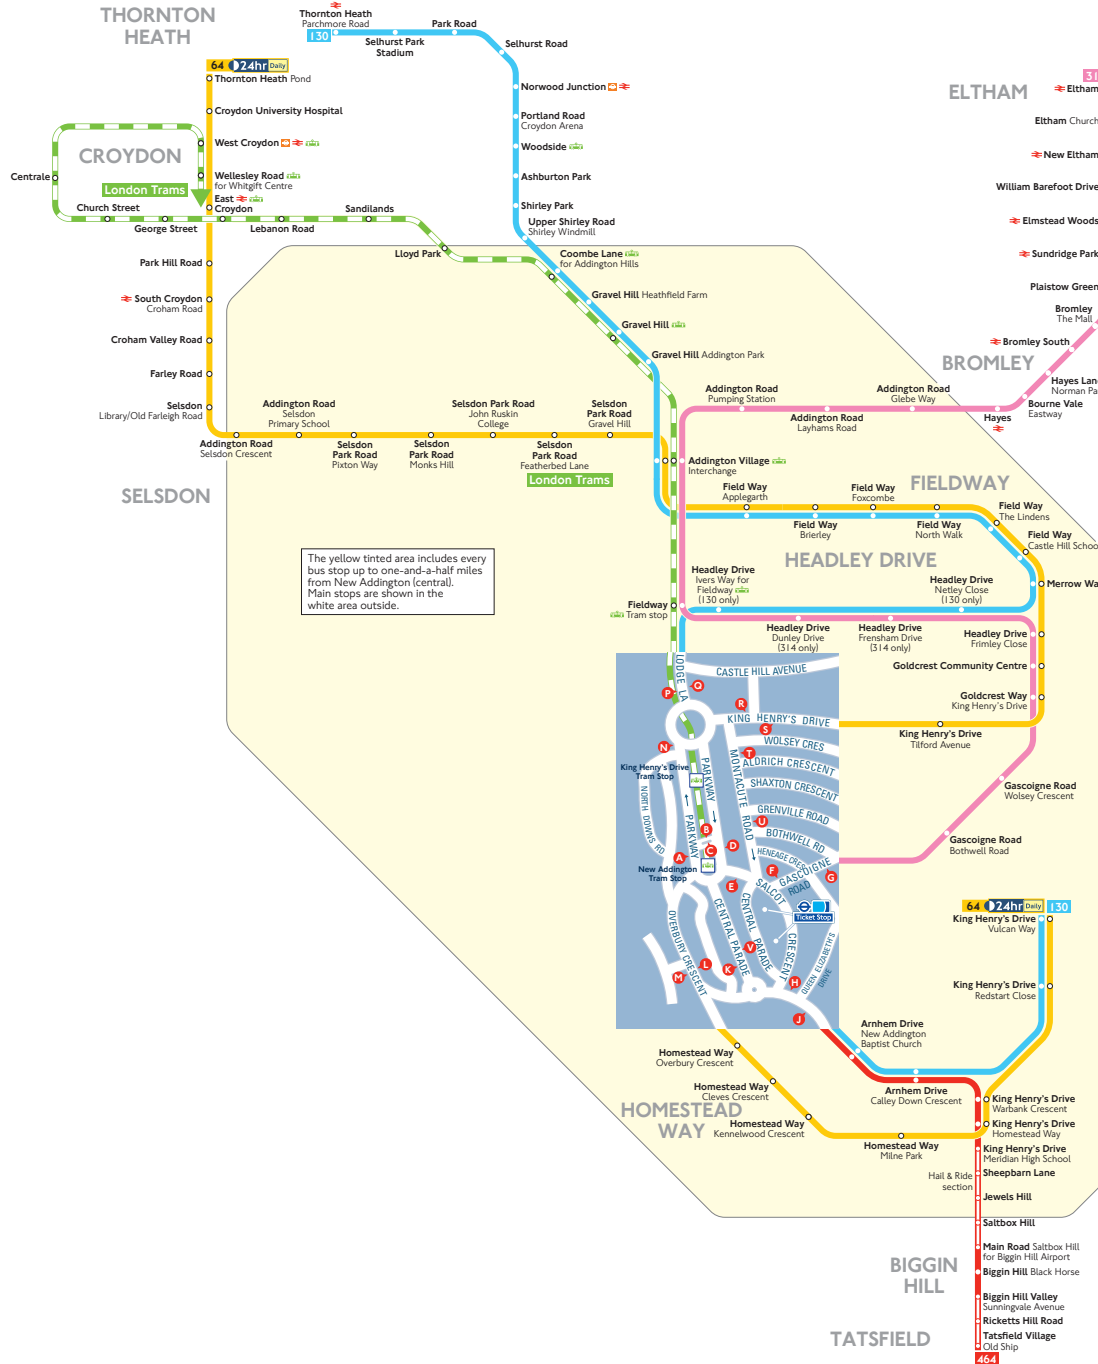

Buses and trams from New Addington (central)

Route finder

Bus route	Towards	Bus stops
64 24hr Daily	New Addington King Henry's Drive, Vulcan Way	E S T U V
130	New Addington King Henry's Drive, Vulcan Way	A K N R E H G O T U V
314	Thornton Heath Eltham	A J K N P D F
464	Tatsfield Village	D H V

Other buses

Bus route	Towards	Bus stops
664 Sch	Biggin Hill New Addington Milne Park	A M N R E L S T U

Trams

Towards	Tram stops
Croydon	Tram stops

Key

- Connections with London Overground
- Connections with National Rail
- Connections with London Trams
- Sch School journeys

Free transfer between bus and tram
There is free interchange between trams and bus routes 64, 130, 314 and 464 in New Addington.

Ways to pay

- Use your contactless debit or credit card. It's the same fare as Oyster and there is no need to top up.
- Top up your Oyster pay as you go credit or buy Travelcards and bus & tram passes at around 4,000 shops across London.
- Sign up for an online account to top up online and see your travel history and spending.