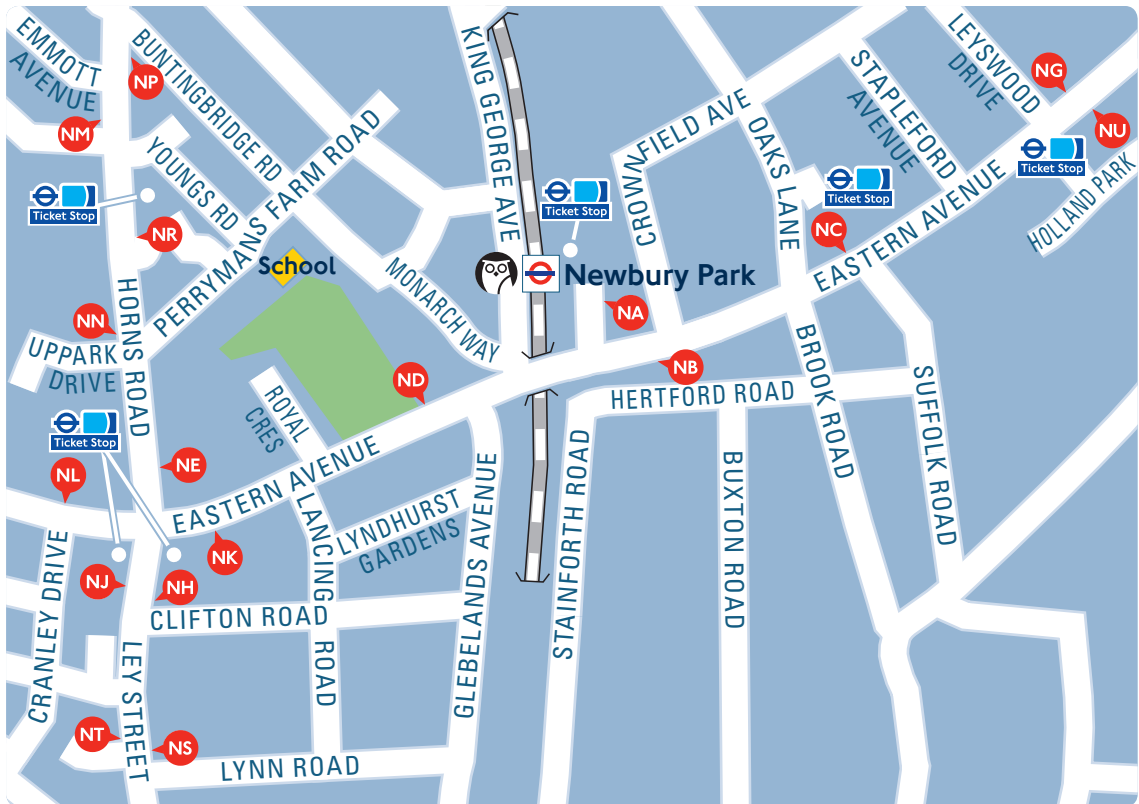

Buses from Newbury Park

Destination finder

Destination	Bus routes	Bus stops
B		
Barking and Town Centre	169	NE NH NP NR NS
Barkingside and High Street	169	NJ NM NN NT
Barkingside Magistrates's Court	169	NJ NM NN NT
Billet Road	296	NA NC ND NG NL
C		
Chapel Road for Ilford and The Exchange Mall	169	NE NH NP NR NS
Clayhall for Hurstleigh Gardens	169	NJ NM NN NT
Cranbrook Road for Valentines Park	296 396	NB NK NU
E		
Eastern Avenue West	66 296	NA NC ND NG NL
F		
Fanshawe Avenue	169	NE NH NP NR NS
Fullwell Avenue	169	NJ NM NN NT
Fullwell Cross for Lesuire Centre	169	NJ NM NN NT
G		
Gants Hill	66 296 396	NB NK NU
H		
Horns Road	169	NJ NM NN NT
I		
Ilford Hainault Street and Redbridge Central Library	169	NE NH NP NR NS
Ilford Roden Street	296 396	NB NK NU
Ilford for The Exchange Mall	296 396	NB NK NU
Ilford Lane	169	NE NH NP NR NS

Destination	Bus routes	Bus stops
K		
King George Hospital	396	NA NC ND NG NL
L		
Ley Street	169	NE NH NP NR NS
Leytonstone	66	NB NK NU
R		
Redbridge	66	NB NK NU
Romford , Bus Garage and Market	66 296	NA NC ND NG NL
Rose Lane Estate	66 296	NA NC ND NG NL
W		
Wanstead and High Street	66	NB NK NU