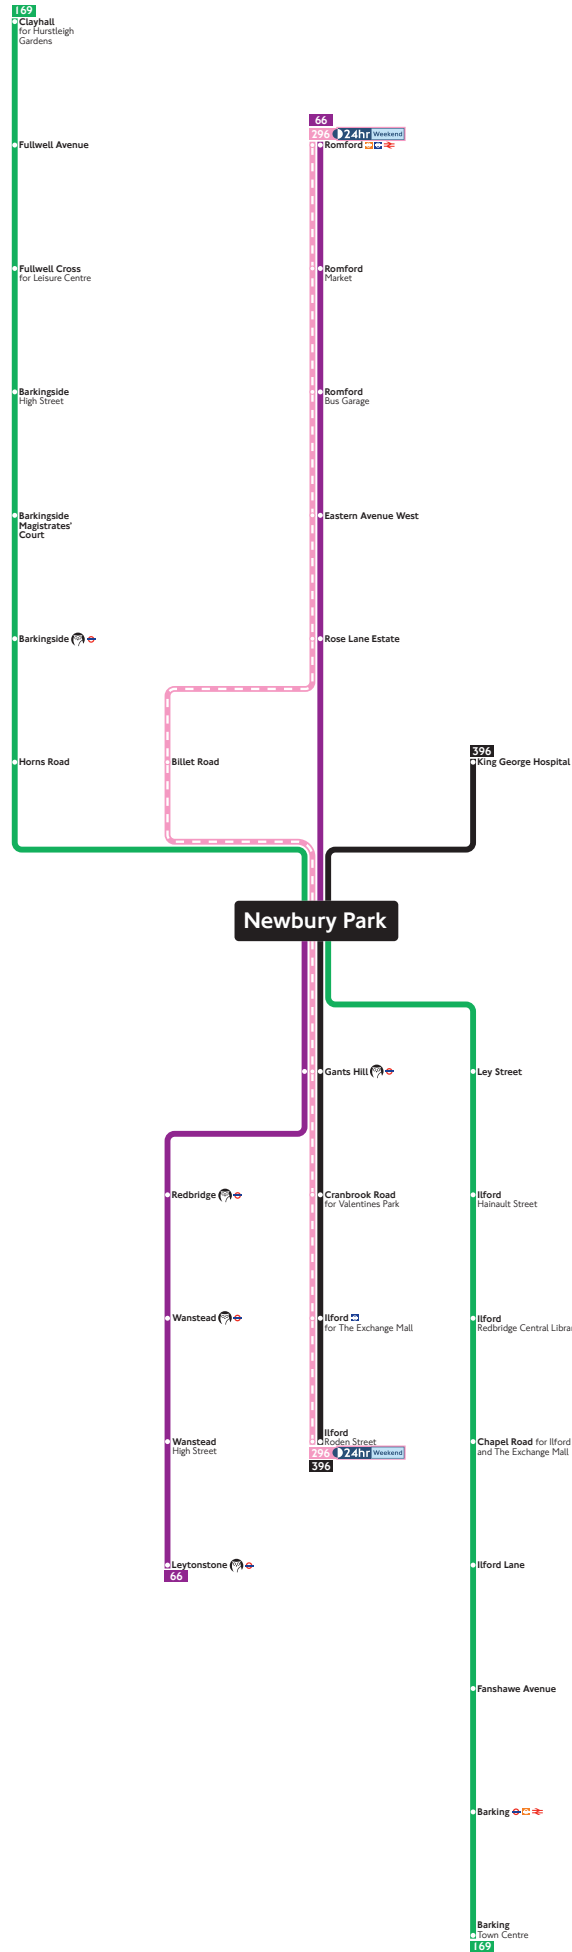

Buses from Newbury Park

Destination finder

Destination	Bus routes	Bus stops
B		
Barking and Town Centre	169	NE NH NP NR NS
Barkingside and High Street	169	NJ NM NN NT
Barkingside Magistrates's Court	169	NJ NM NN NT
Billet Road	296	NA NC ND NG NL
C		
Chapel Road for Ilford and The Exchange Mall	169	NE NH NP NR NS
Clayhall for Hurstleigh Gardens	169	NJ NM NN NT
Cranbrook Road for Valentines Park	296 396	NB NK NU
E		
Eastern Avenue West	66 296	NA NC ND NG NL
F		
Fanshawe Avenue	169	NE NH NP NR NS
Fullwell Avenue	169	NJ NM NN NT
Fullwell Cross for Lesuire Centre	169	NJ NM NN NT
G		
Gants Hill	66 296 396	NB NK NU
H		
Horns Road	169	NJ NM NN NT
I		
Ilford Hainault Street and Redbridge Central Library	169	NE NH NP NR NS
Ilford Roden Street	296 396	NB NK NU
Ilford for The Exchange Mall	296 396	NB NK NU
Ilford Lane	169	NE NH NP NR NS

Destination	Bus routes	Bus stops
K		
King George Hospital	396	NA NC ND NG NL
L		
Ley Street	169	NE NH NP NR NS
Leytonstone	66	NB NK NU
R		
Redbridge	66	NB NK NU
Romford , Bus Garage and Market	66 296	NA NC ND NG NL
Rose Lane Estate	66 296	NA NC ND NG NL
W		
Wanstead and High Street	66	NB NK NU

Ways to pay

	Use your contactless debit or credit card. It's the same fare as Oyster and there is no need to top up.
	Top up your Oyster pay as you go credit or buy Travelcards and bus & tram passes at around 4,000 shops across London.
	Sign up for an online account to top up online and see your travel history and spending.

Key

	Connections with London Underground
	Connections with London Overground
	Connections with TfL Rail
	Connections with National Rail
	Operates daily with 24-hour service Friday and Saturday nights
	Tube station with 24-hour service Friday and Saturday nights