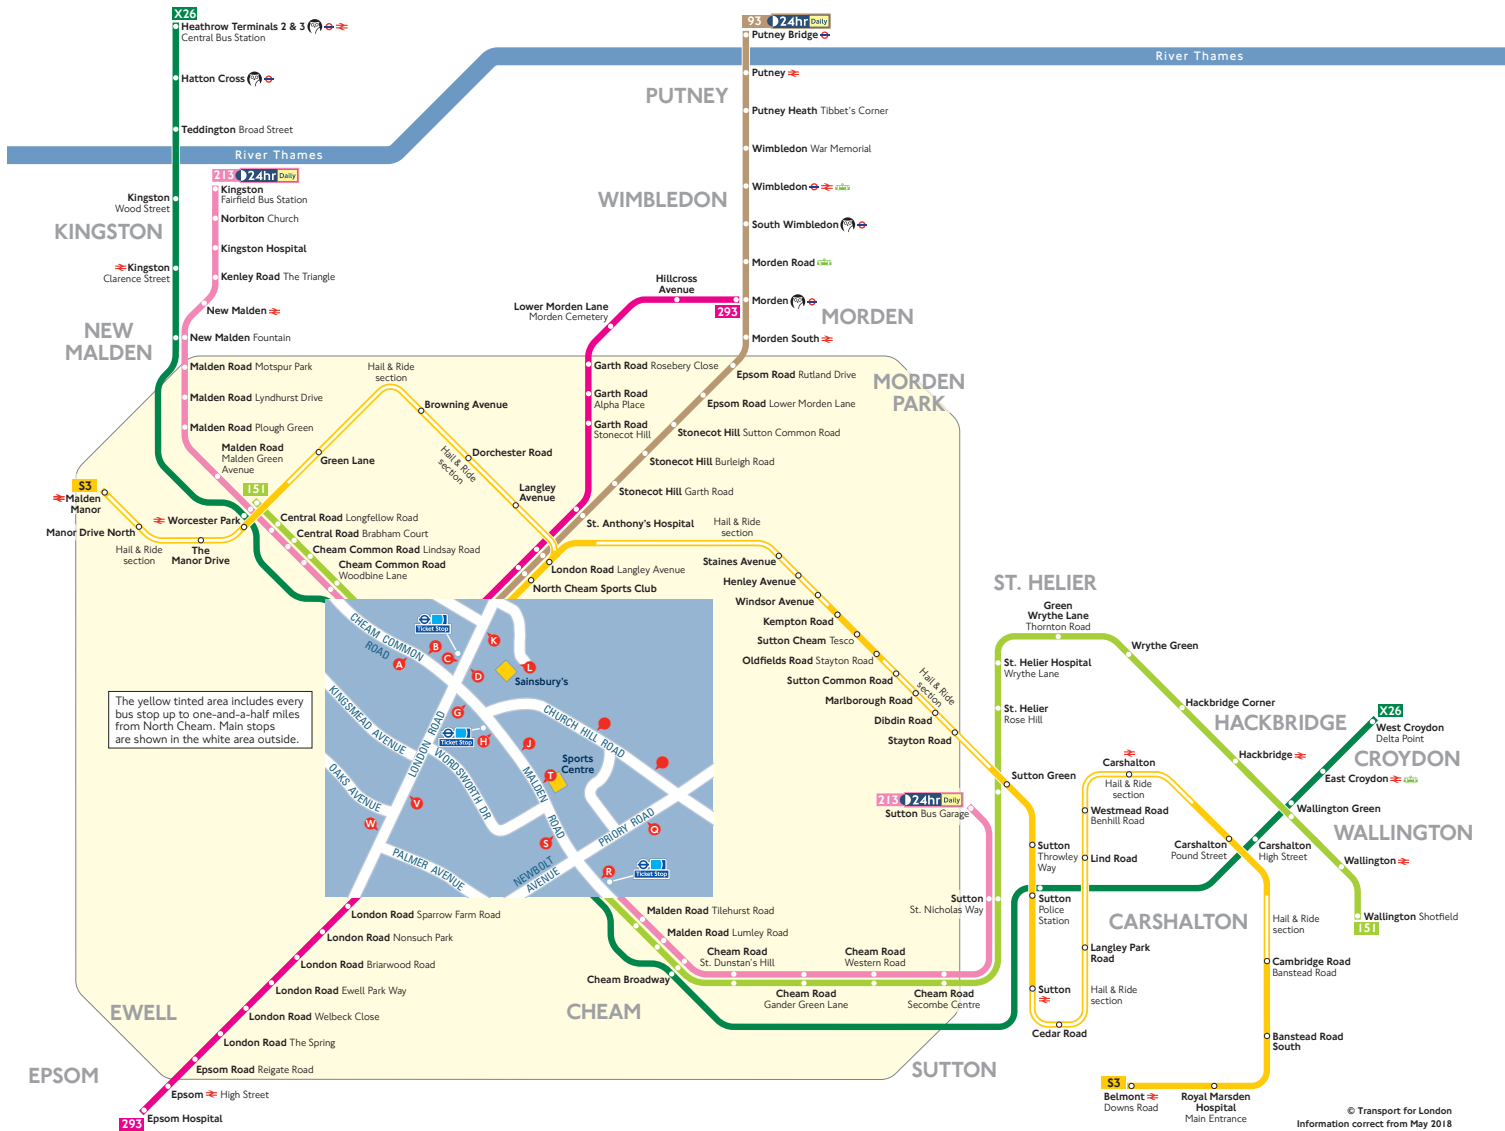

Buses from North Cheam

Route finder

Bus route	Towards	Bus stops
93	Putney Bridge	C H O S
151	Wallington	B J R T
	Worcester Park	A G S
213	Kingston	A G S
	Sutton	B J R T
293	Epsom	D K V
	Morden	C W
S3	Malden Manor +	L
	Belmont +	L
X26	Heathrow Terminals 2 & 3 ♦	G
	West Croydon ♦	B

Other buses

Bus route	Towards	Bus stops
613 Sch	Glenthorne High School	B J R T
	Totworth	A G S
627 Sch	Woodcote Green	B J R T
	Worcester Park	A G S

Key

- Connections with London Underground
- Connections with National Rail
- Connections with London Trams
- Tube station with 24-hour service Friday and Saturday nights
- Limited stop
- Mondays to Saturdays except evenings
- Sch School journeys

Ways to pay

- Use your contactless debit or credit card. It's the same fare as Oyster and there is no need to top up.
- Top up your Oyster pay as you go credit or buy Travelcards and bus & tram passes at around 4,000 shops across London.
- Sign up for an online account to top up online and see your travel history and spending.