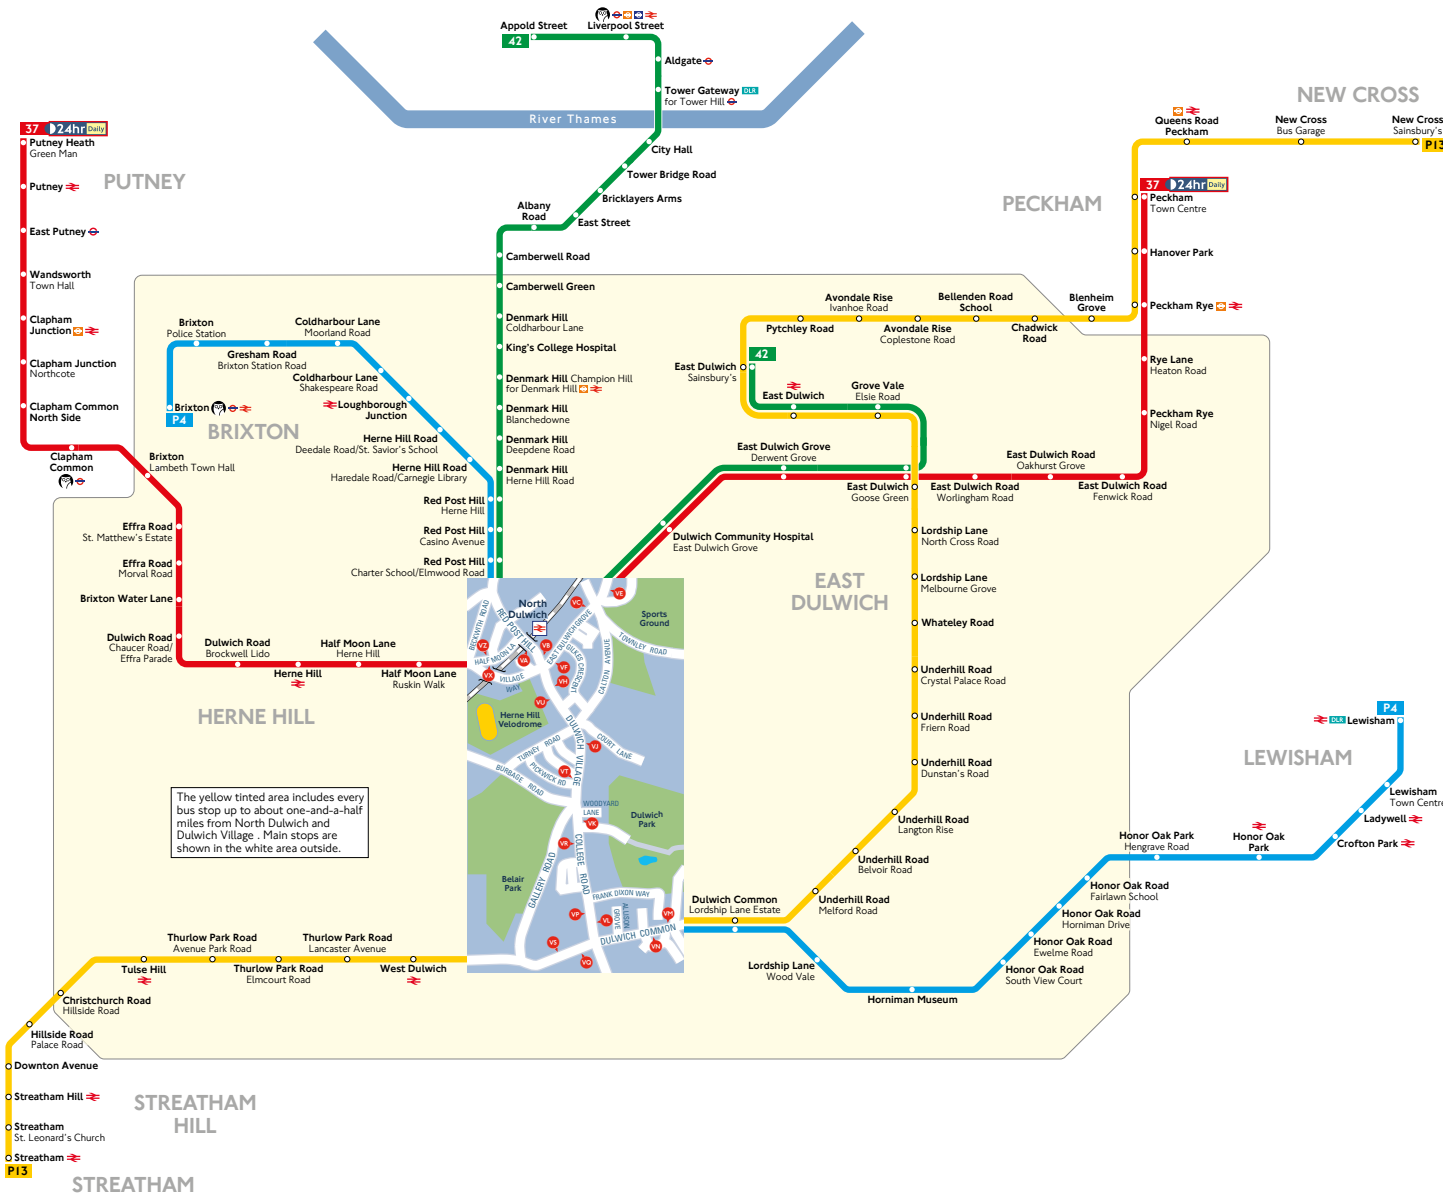

Buses from North Dulwich and Dulwich Village

Route finder

Bus route	Towards	Bus stops
37 24hr Daily	Peckham	VB VC VZ
	Putney Heath	VA VE VP VX
42	East Dulwich	VB VC
	Liverpool Street	VA VB VP
P4	Brixton	VA VN VP VR VT VD
	Lewisham	VB VH VL VM VL VM
P13	New Cross	VP VS
	Streatham	VN VO

Key

	Connections with London Underground
	Connections with London Overground
	Connections with TfL Rail
	Connections with National Rail
	Connections with DLR
	Tube station with 24-hour service Friday and Saturday nights

Ways to pay

Use your contactless debit or credit card. It's the same fare as Oyster and there is no need to top up.

Top up your Oyster pay as you go credit or buy Travelcards and bus & tram passes at around 4,000 shops across London.