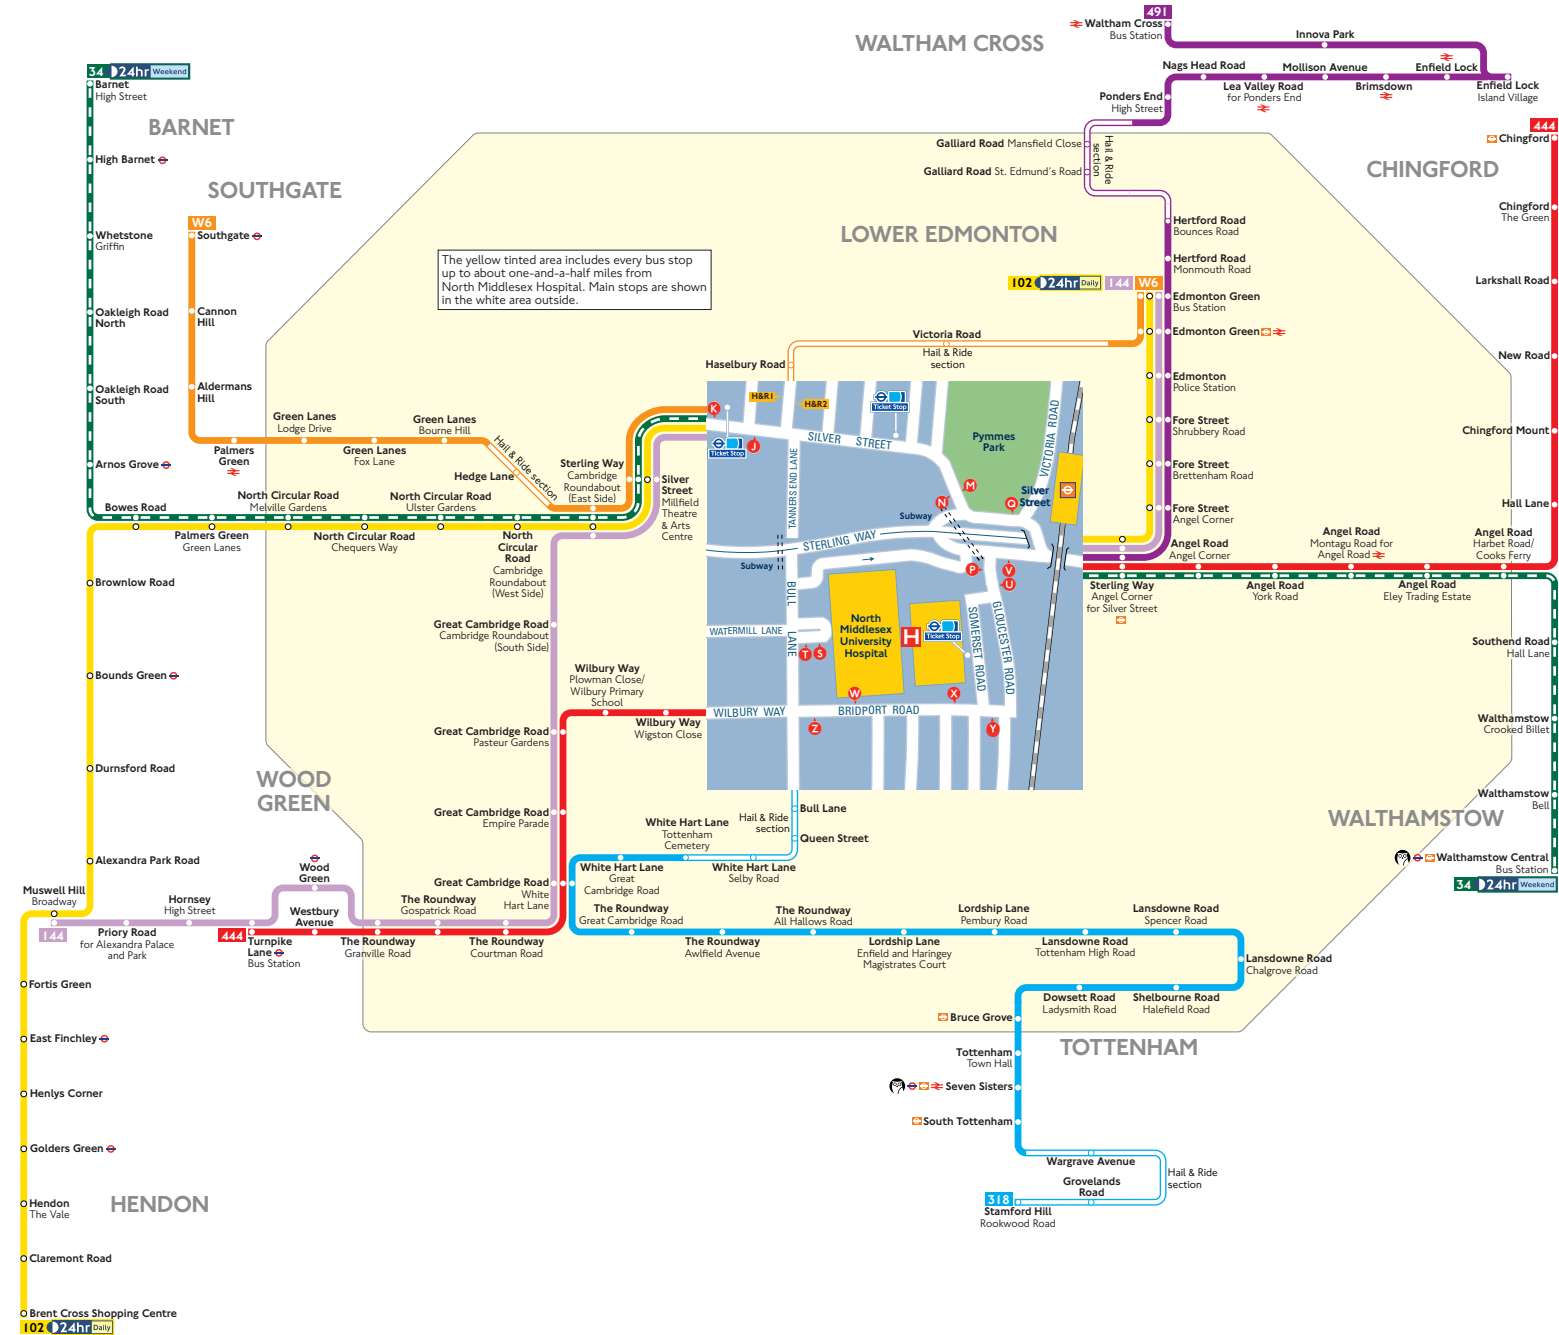

Buses from North Middlesex Hospital

Route finder

Bus route	Towards	Bus stops
34	Barnet	J N
	Walthamstow	K M O
102	Brent Cross	J N
	Edmonton Green	K M O
	Edmonton Green	K M O
144	Muswell Hill	J N
318	Stamford Hill	T
444	Chingford	P W X
	Turnpike Lane	U Y Z
491	Waltham Cross	S
W6	Edmonton Green	K H&R1
	Southgate	J H&R2

Key

- Connections with London Underground
- Connections with London Overground
- Connections with National Rail
- Operates daily with 24-hour service Friday and Saturday nights
- Tube station with 24-hour service Friday and Saturday nights

Route W6 operates as Hail & Ride on the sections of roads marked **H&R1** and **H&R2** on the map. Buses stop at any safe point along the road. There are no bus stops at these locations, but please indicate clearly to the driver when you wish to board or alight.

Ways to pay

- Use your contactless debit or credit card. It's the same fare as Oyster and there is no need to top up.
- Top up your Oyster pay as you go credit or buy Travelcards and bus & tram passes at around 4,000 shops across London.
- Sign up for an online account to top up online and see your travel history and spending.