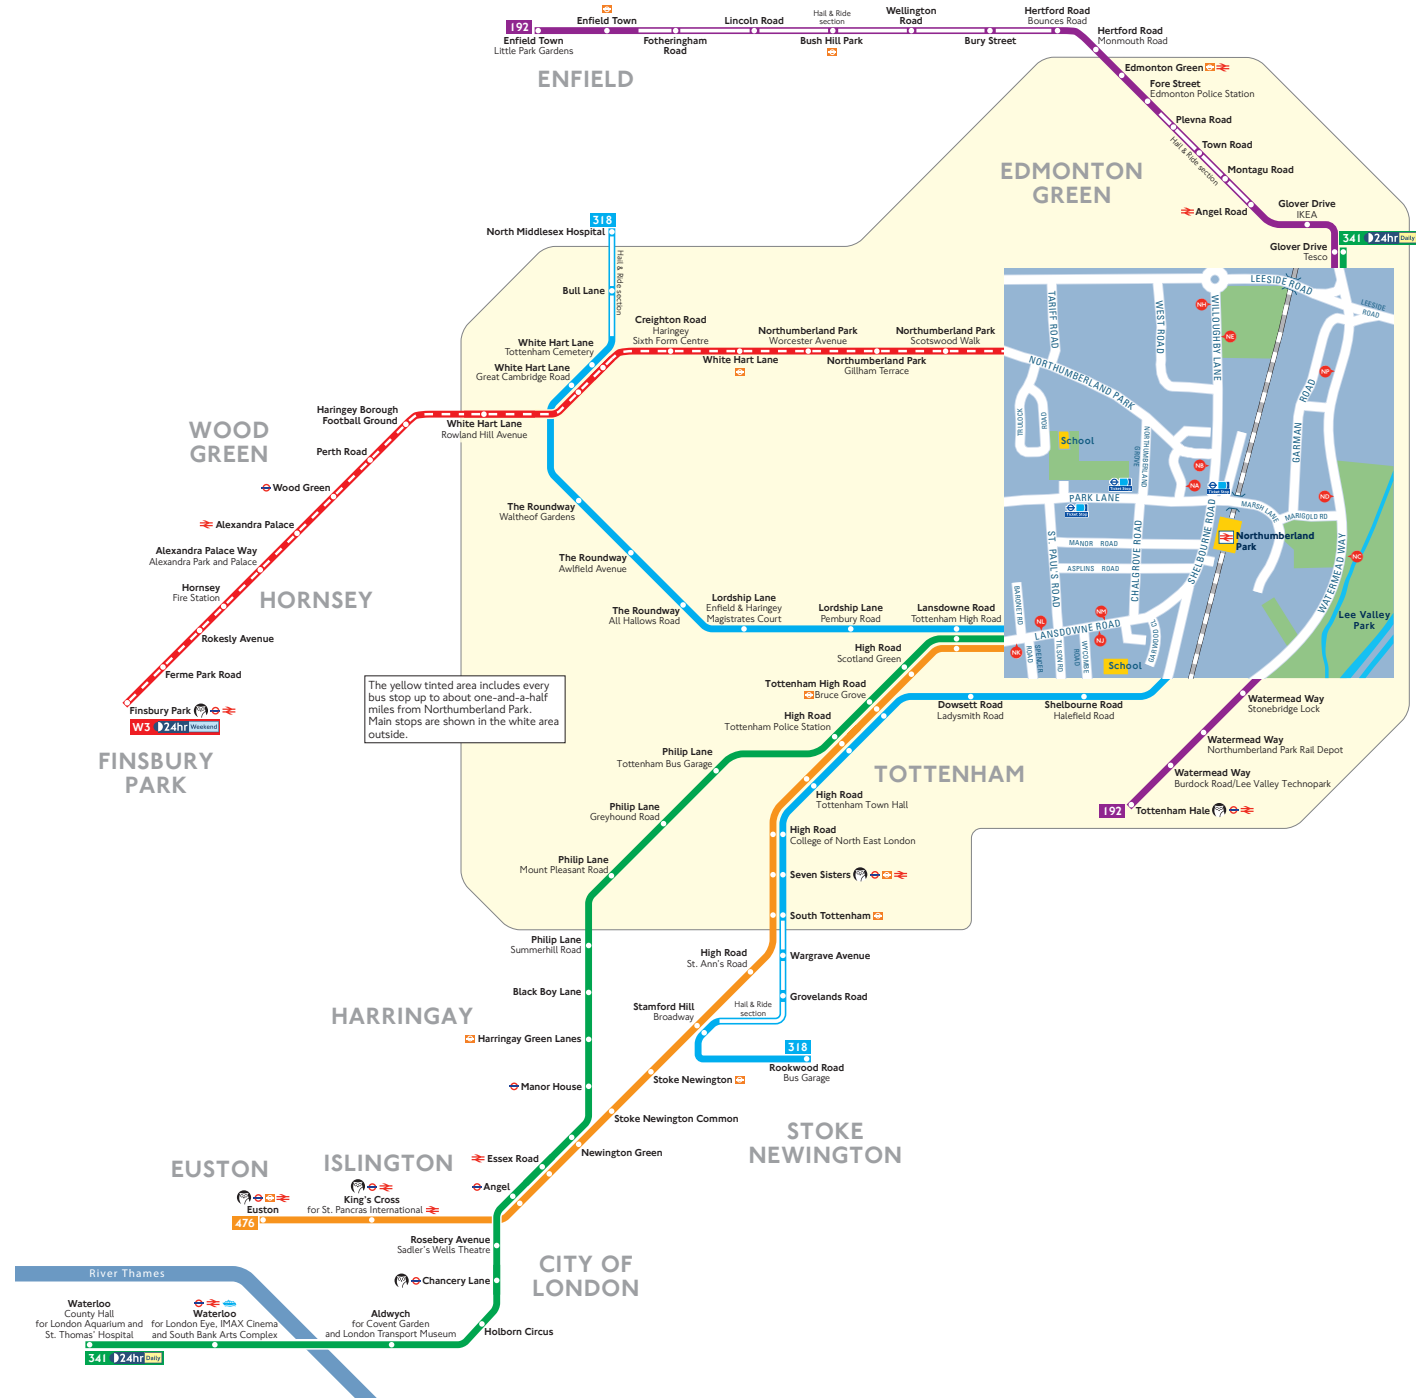

Buses from Northumberland Park

Route finder

Bus route	Towards	Bus stops
192	Enfield	EN EN
	Tottenham	TC
318	North Middlesex Hospital	NI NK
	Stamford Hill	NI NH
341	Northumberland Park	NB NH NI NK NP
	Waterloo	NB NH NI NK
476	Euston	NE NI NK
W3	Finsbury Park	NE