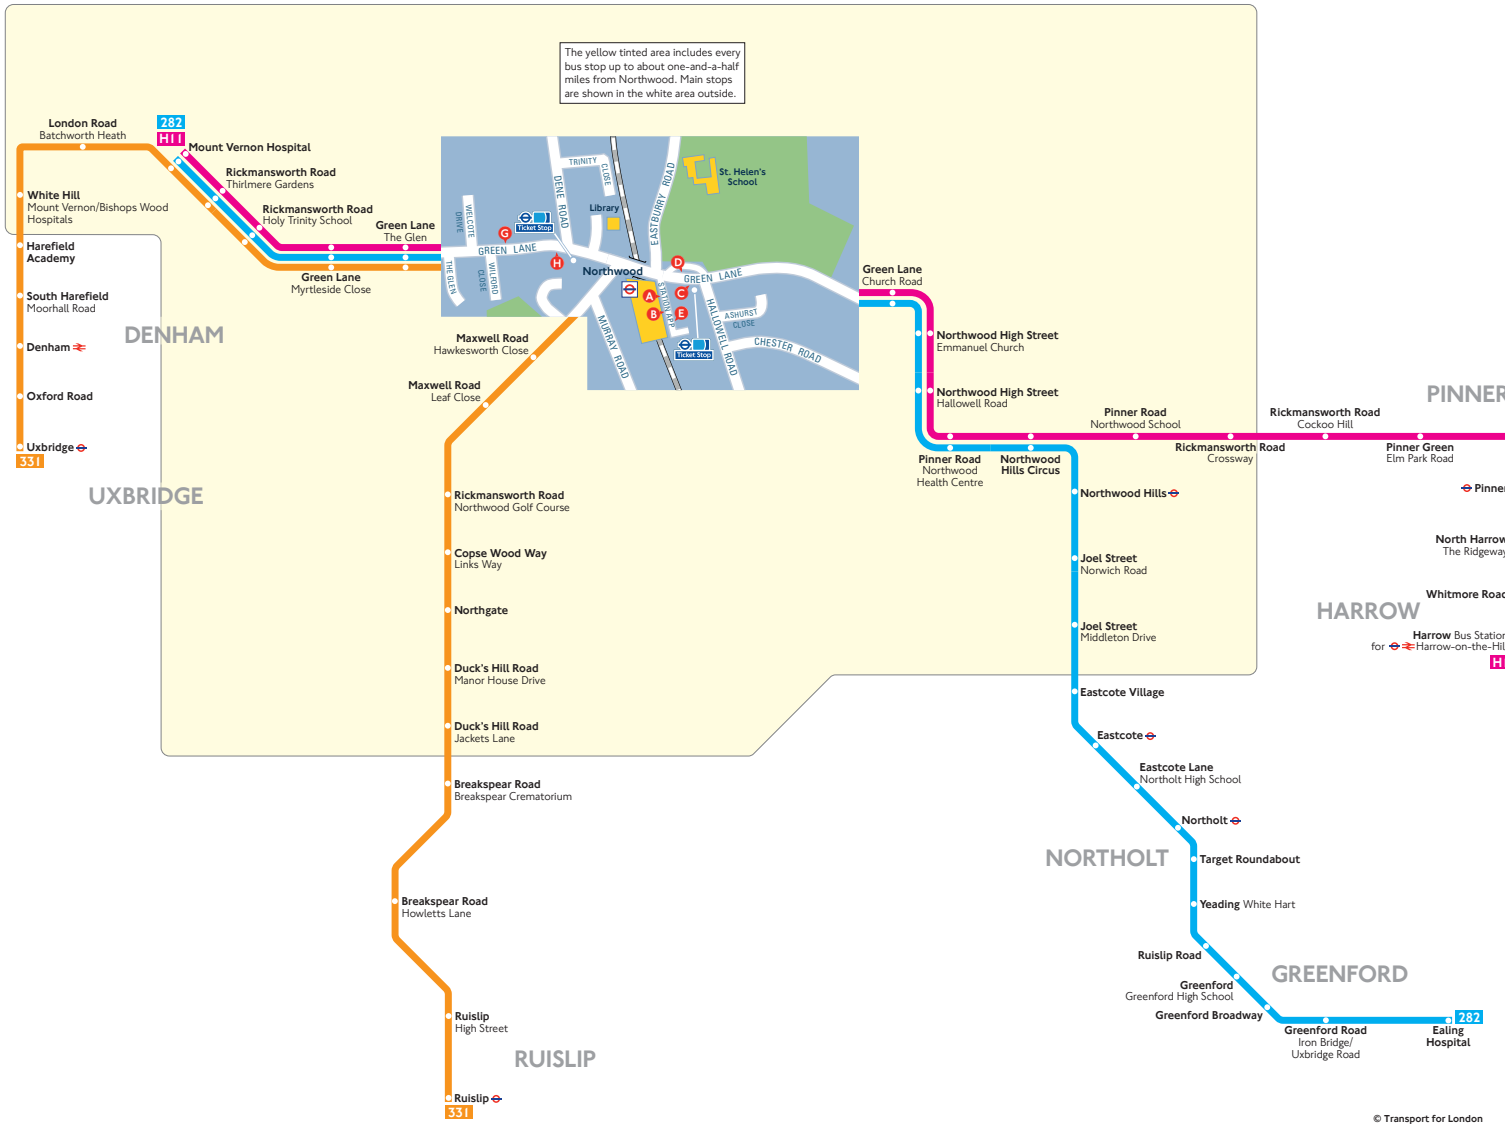

Buses from Northwood

Route finder

Bus route	Towards	Bus stops
282	Ealing Hospital	D G
	Mount Vernon Hospital	C H
331	Ruislip	B G
	Uxbridge	A H
H11	Harrow	D G
	Mount Vernon Hospital	C H

Key

- Connections with London Underground
- Connections with National Rail

Ways to pay

- Use your contactless debit or credit card. It's the same fare as Oyster and there is no need to top up.
- Top up your Oyster pay as you go credit or buy Travelcards and bus & tram passes at around 4,000 shops across London.
- Sign up for an online account to top up online and see your travel history and spending.