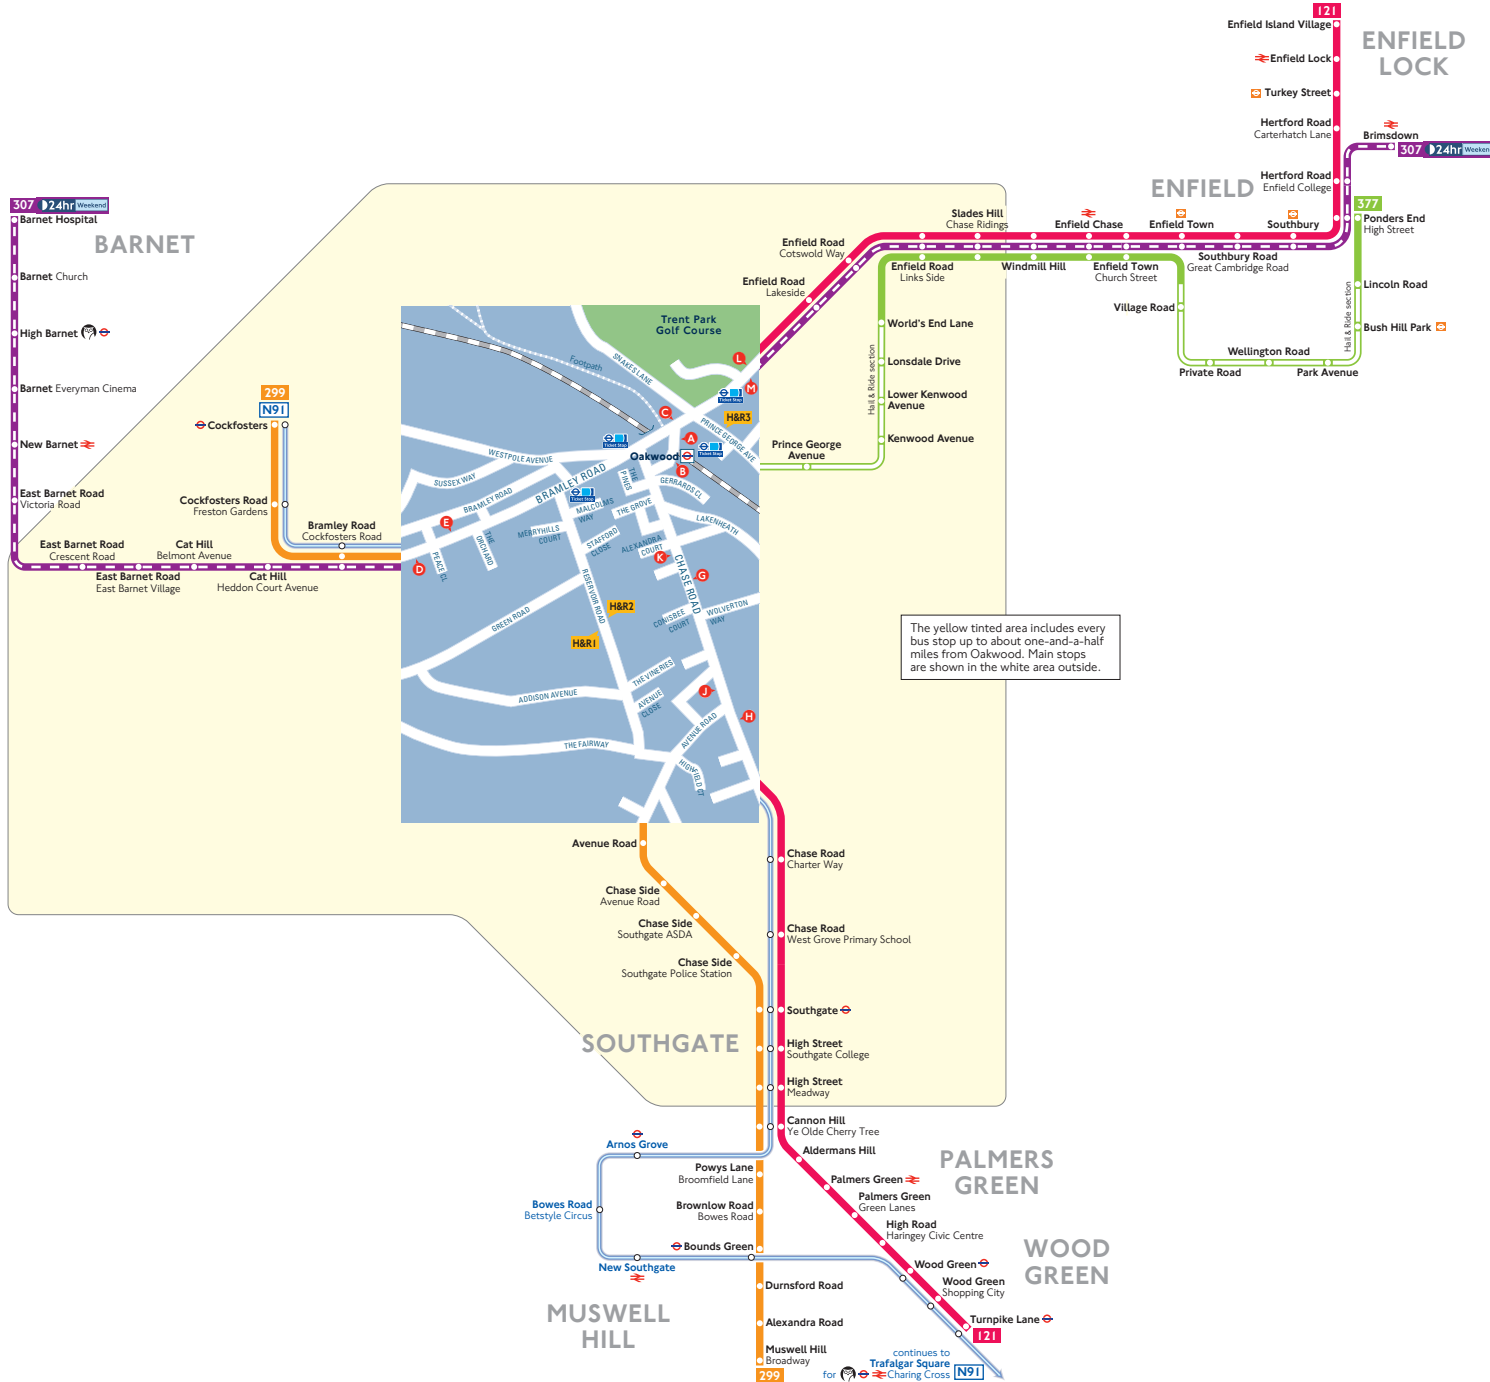

# Buses from Oakwood

## Route finder

Bus route	Towards	Bus stops
121	Enfield Island Village	C J K L
	Turnpike Lane	A G H M
	Cockfosters	D H&R1
299	Muswell Hill	E H&R2
	Barnet	A D M
307 24hr Weekend	Brimsdown	C E L
	Ponders End	B C H&R3

## Night buses

Bus route	Towards	Bus stops
N91	Cockfosters	A D J K
	Trafalgar Square	A E G H

★ Mondays to Saturdays only

- Hall & Ride** Route 299 operates as Hall and Ride on the sections of roads marked **H&R1** and **H&R2** on the map. Buses stop at any safe point along the road. There are no bus stops at these locations, but please indicate clearly to the driver when you wish to board or alight.
- Hall & Ride** Route 377 on the sections of the road marked **H&R3**. Buses stop at any safe point along the road. There are no bus stops at these locations, but please indicate clearly to the driver when you wish to board or alight.