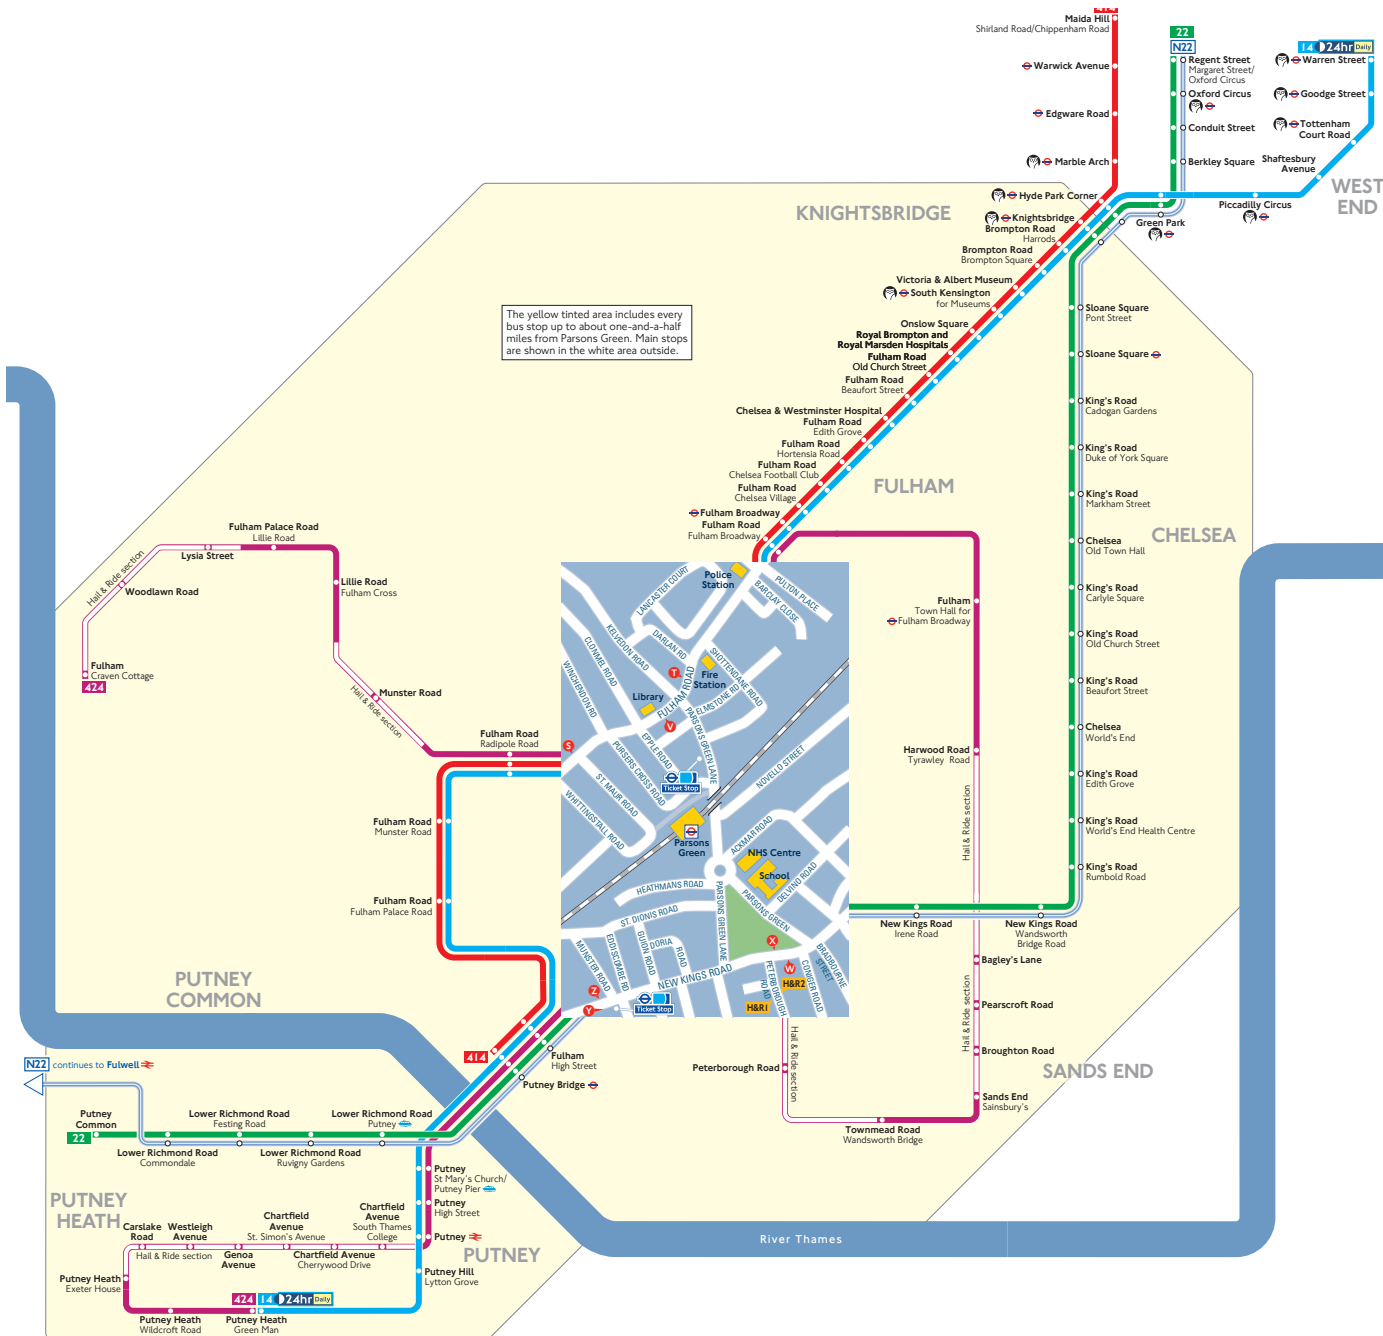

Buses from Parsons Green

Route finder

Bus route	Towards	Bus stops
14 24hr Daily	Putney Heath	V
	Warren Street	S T
22	Oxford Circus	X Z
	Putney Common	W Y
414	Maida Hill	S T
	Putney Bridge	V
424	Craven Cottage +	V Z H&R2
	Putney Heath +	S T Y H&R1

Night buses

Bus route	Towards	Bus stops
N22	Fulwell	W Y
	Oxford Circus	X Z

Key

- 14** Day buses in black
- N22** Night buses in blue
- Connections with London Underground
- Connections with London Overground
- Connections with National Rail
- Connections with River Boats
- +** Mondays to Saturdays except evenings
- Tube Station with 24-hour service Friday and Saturday nights

Route 424 operates as Hail and Ride on the sections of roads marked **H&R1** and **H&R2** on the map. Buses stop at any safe point along the road. There are no bus stops at these locations, but please indicate clearly to the driver when you wish to board or alight.

Ways to pay

- Use your contactless debit or credit card. It's the same fare as Oyster and there is no need to top up.
- Top up your Oyster pay as you go credit or buy Travelcards and bus & tram passes at around 4,000 shops across London.