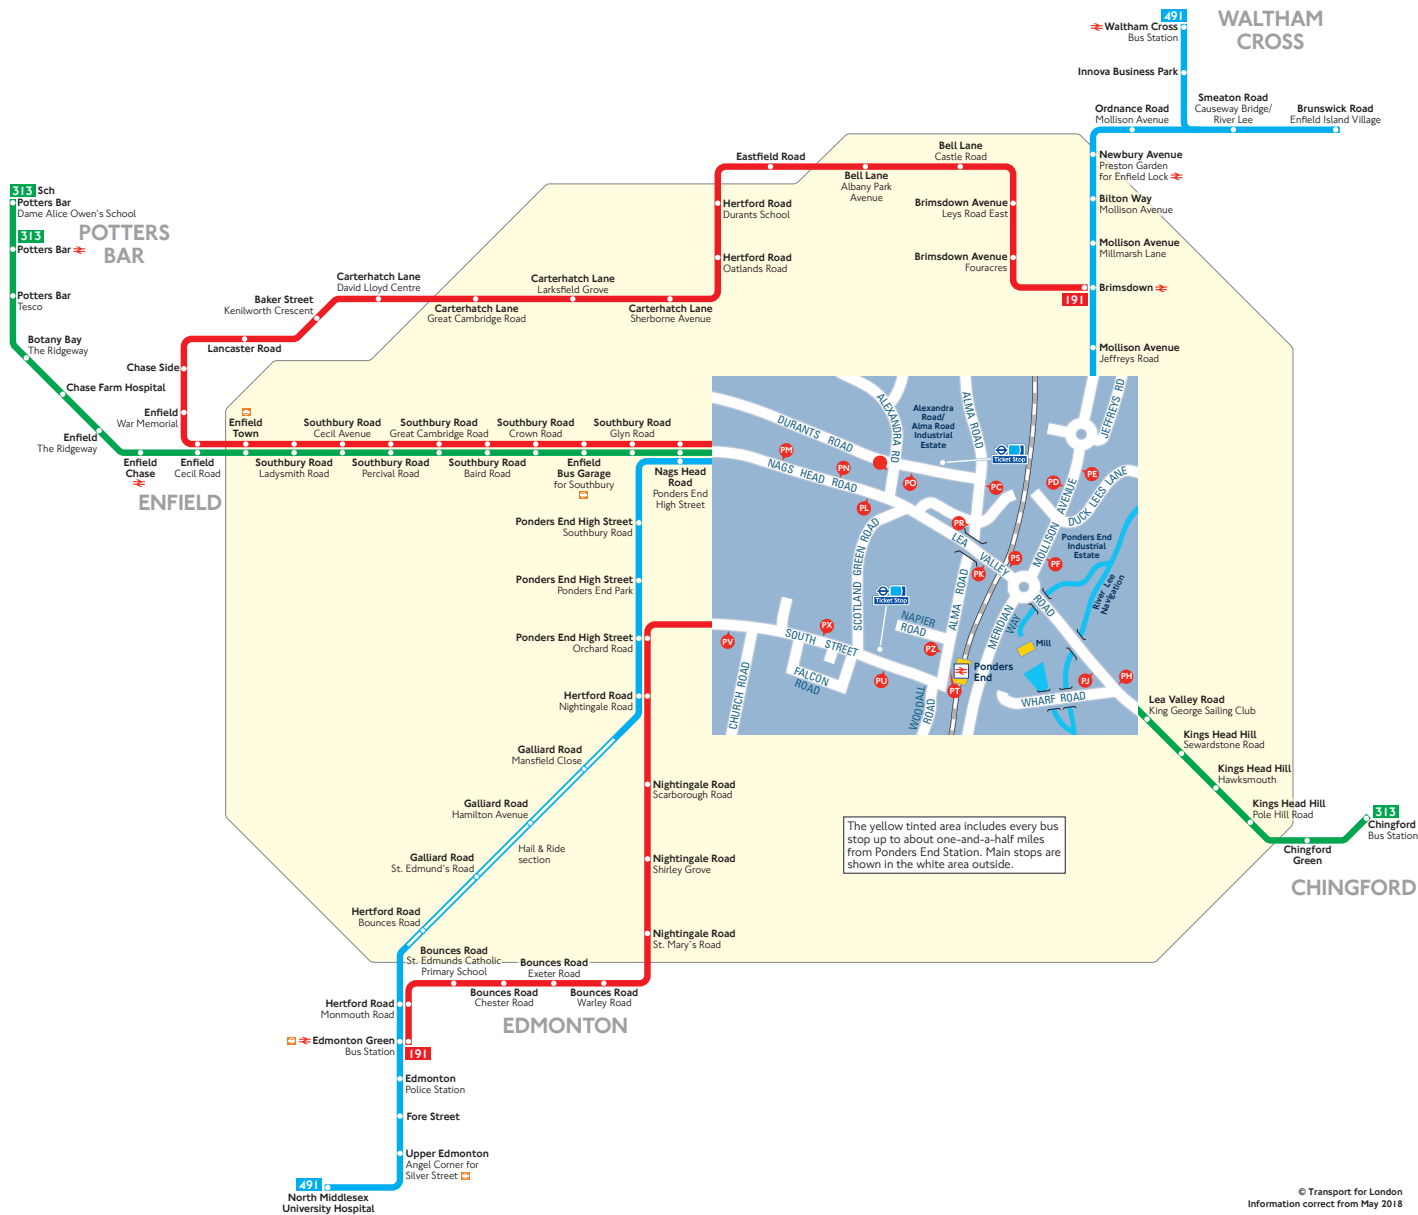

Buses from Ponders End Station

Route finder

Bus route	Towards	Bus stops
191	Brimsdown	PL, PO, PS, PX, PZ
	Edmonton Green	PC, PH, PN, PU, PV
313	Chingford	PP, PM, PL, PS
	Potters Bar	PJ, PK, PL, PS
491	North Middlesex Hospital	PF, PG, PH, PL
	Waltham Cross	PD, PE, PF, PS

Key

- Connections with London Overground
- Connections with National Rail
- School journeys

Ways to pay

Use your contactless debit or credit card. It's the same fare as Oyster and there is no need to top up.

Top up your Oyster pay as you go credit or buy Travelcards and bus & tram passes at around 4,000 shops across London.

Sign up for an online account to top up online and see your travel history and spending.