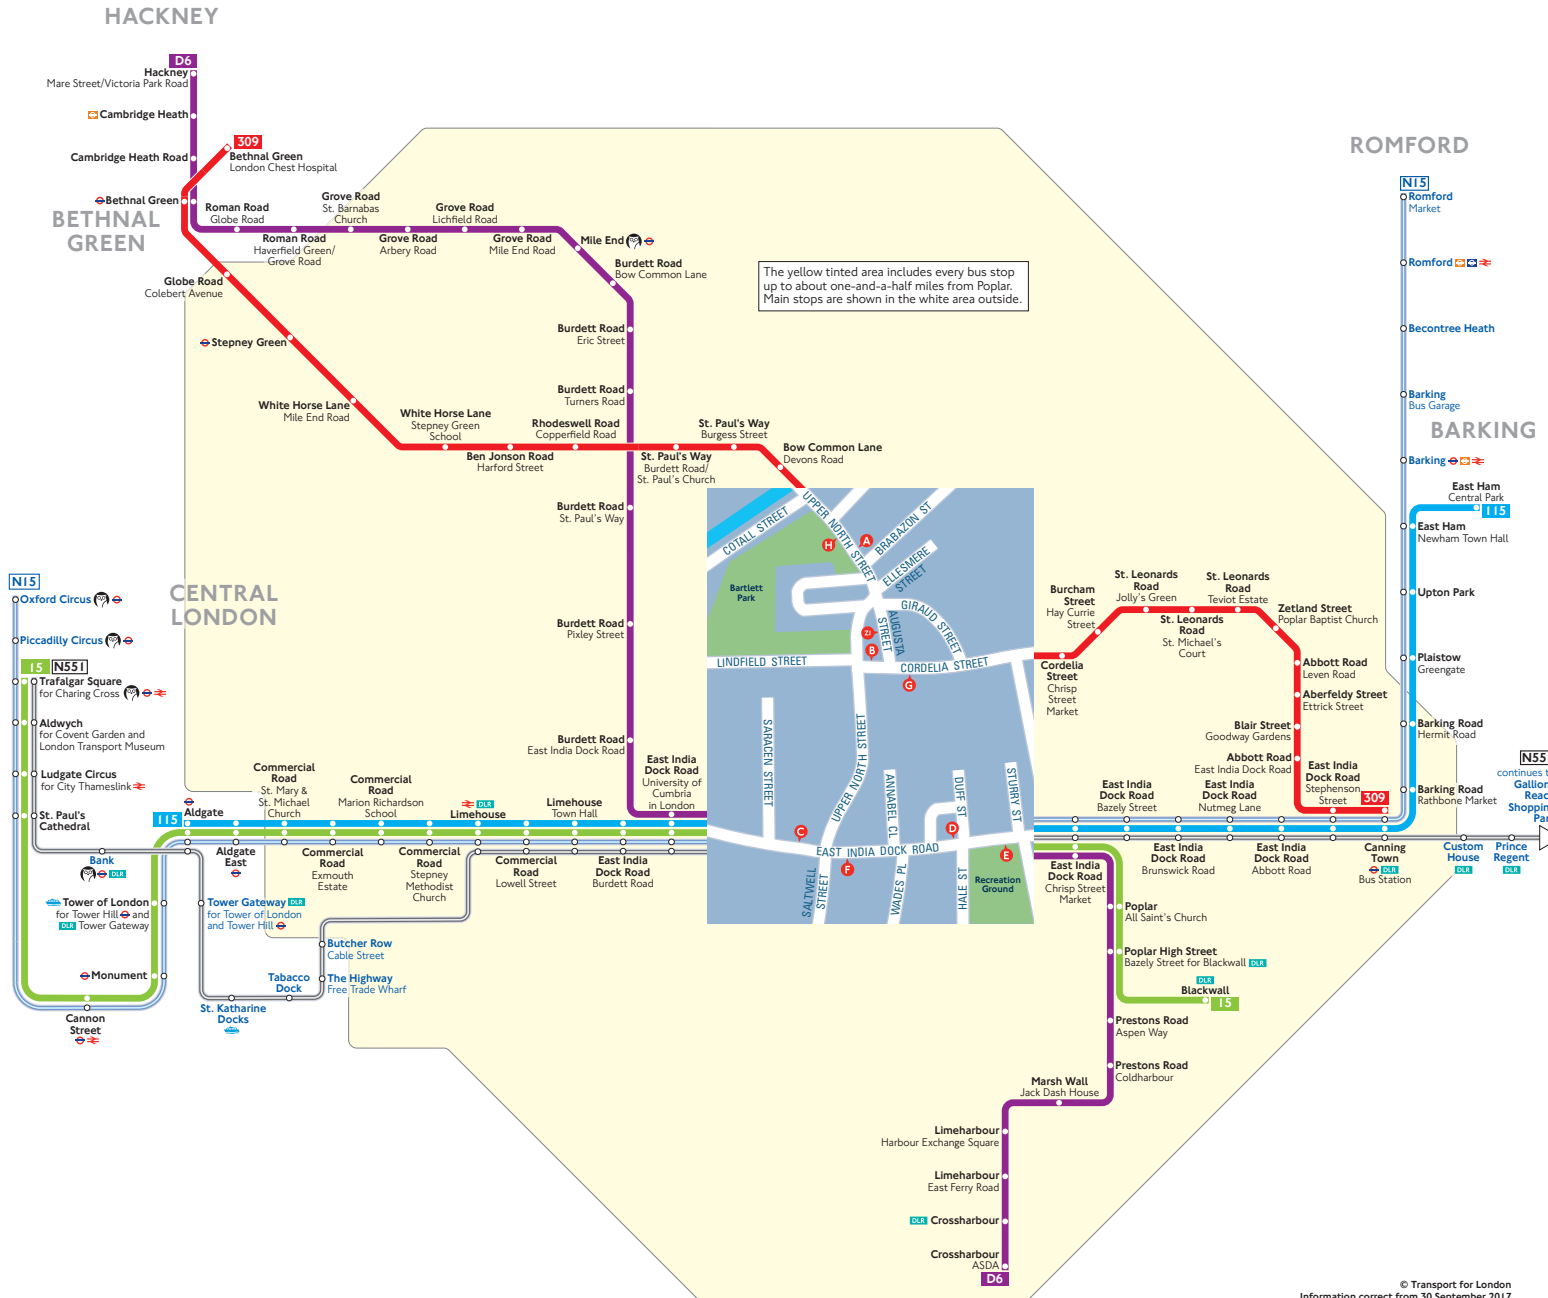

# Buses from Poplar

## Route finder

Bus route	Towards	Bus stops
15	Blackwall	C D
	Trafalgar Square	E F
115	Aldgate	E F
	East Ham	C D
309	Bethnal Green	G H
	Canning Town	A B
D6	Crossharbour	C D
	Hackney	E F

## Night buses

Bus route	Towards	Bus stops
N15	Oxford Circus	E F
	Romford	C D
N551	Gallions Reach Shopping Park	C D
	Trafalgar Square	E F

## Key

- 15 Day buses in black
- N15 Night buses in blue
- Connections with London Underground
- Connections with London Overground
- Connections with TfL Rail
- Connections with National Rail
- Connections with DLR
- Tube station with 24-hour service Friday and Saturday nights