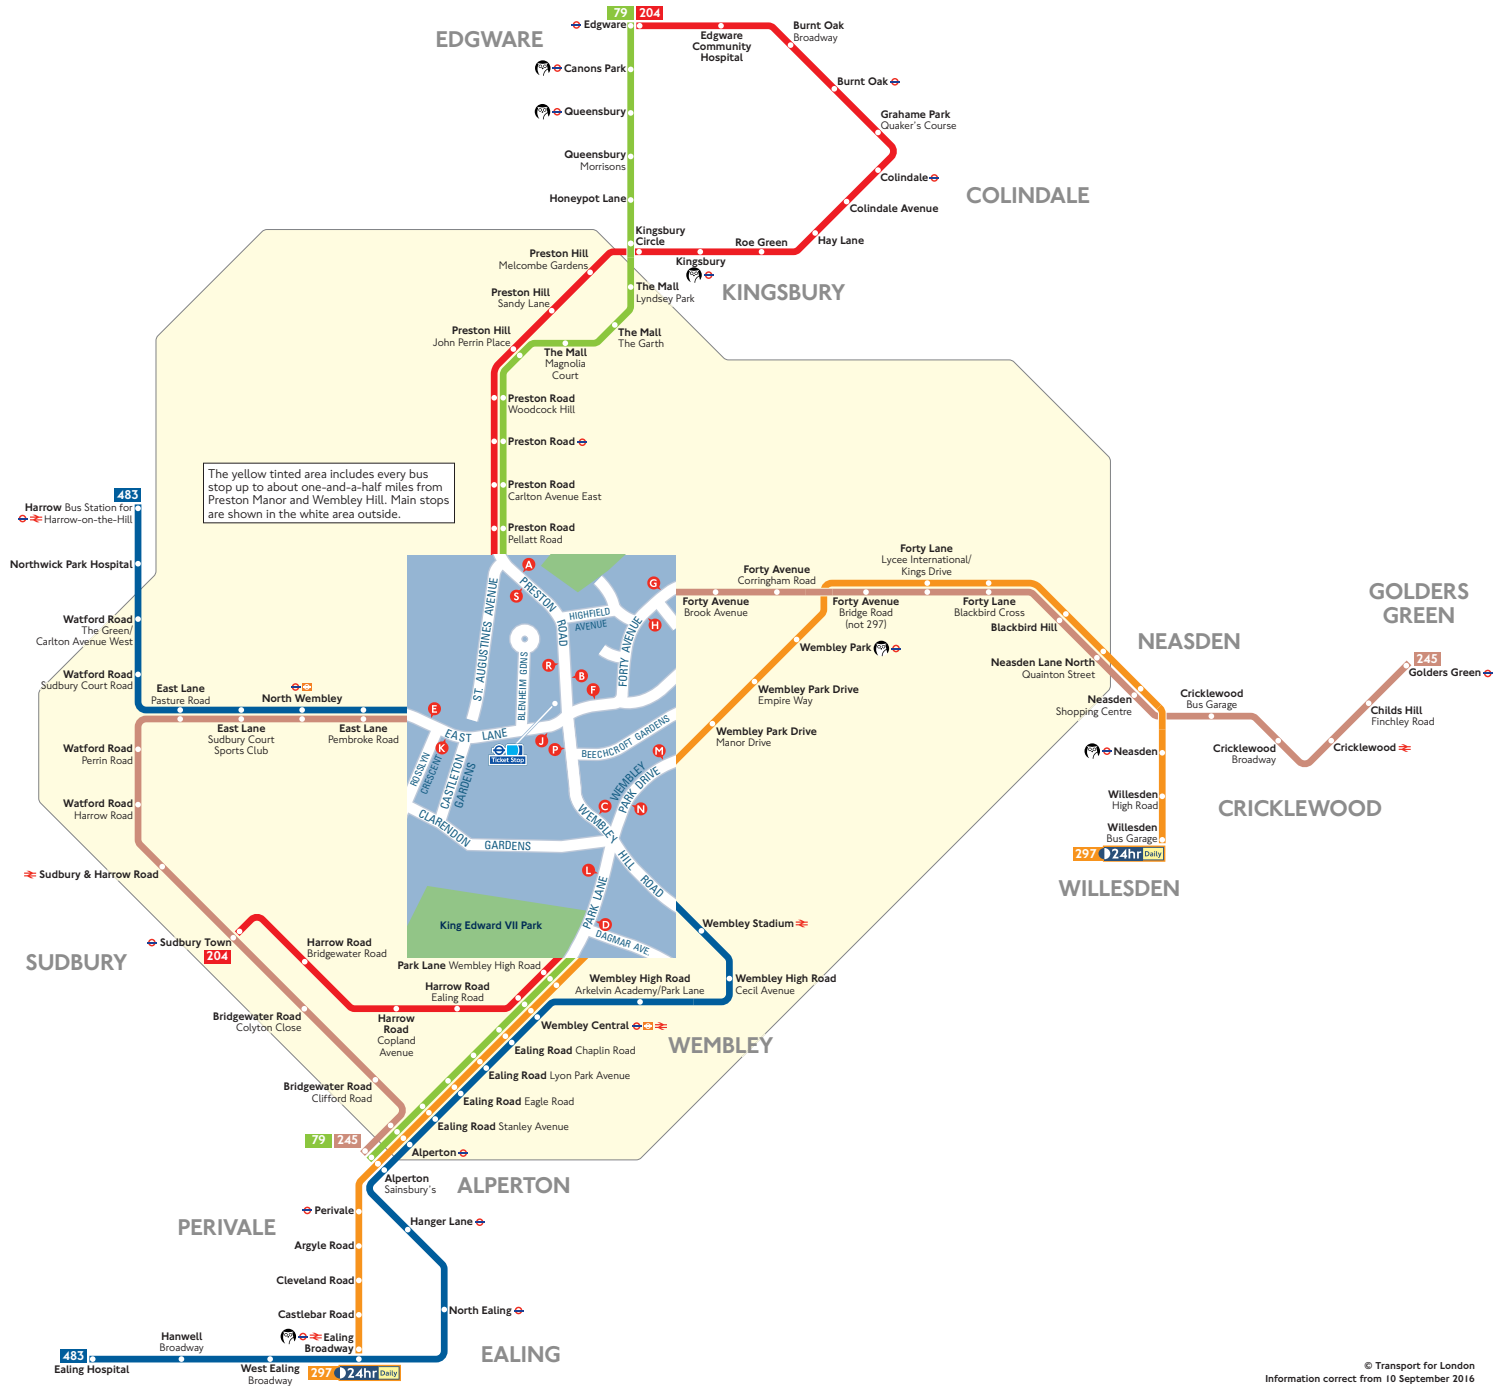

# Buses from Preston Manor and Wembley Hill

## Route finder

Bus route	Bus routes	Bus stops
79	Alperton Edgware	A B C D L P R S
204	Edgware Sudbury Town	L P R S A B C D
245	Alperton Golders Green	H I K E F G
297	Ealing Broadway	D N
483	Willesden Ealing Hospital Harrow	L M C E J K P

## Key

	Connections with London Underground
	Connections with London Overground
	Connections with National Rail
	Tube station with 24-hour service Friday and Saturday nights (Jubilee line from 7 October 2016)

## Ways to pay

	Use your contactless debit or credit card. It's the same fare as Oyster and there is no need to top up.
	Top up your Oyster pay as you go credit or buy Travelcards and bus & tram passes at around 4,000 shops across London.
	Sign up for an online account to top up online and see your travel history and spending.