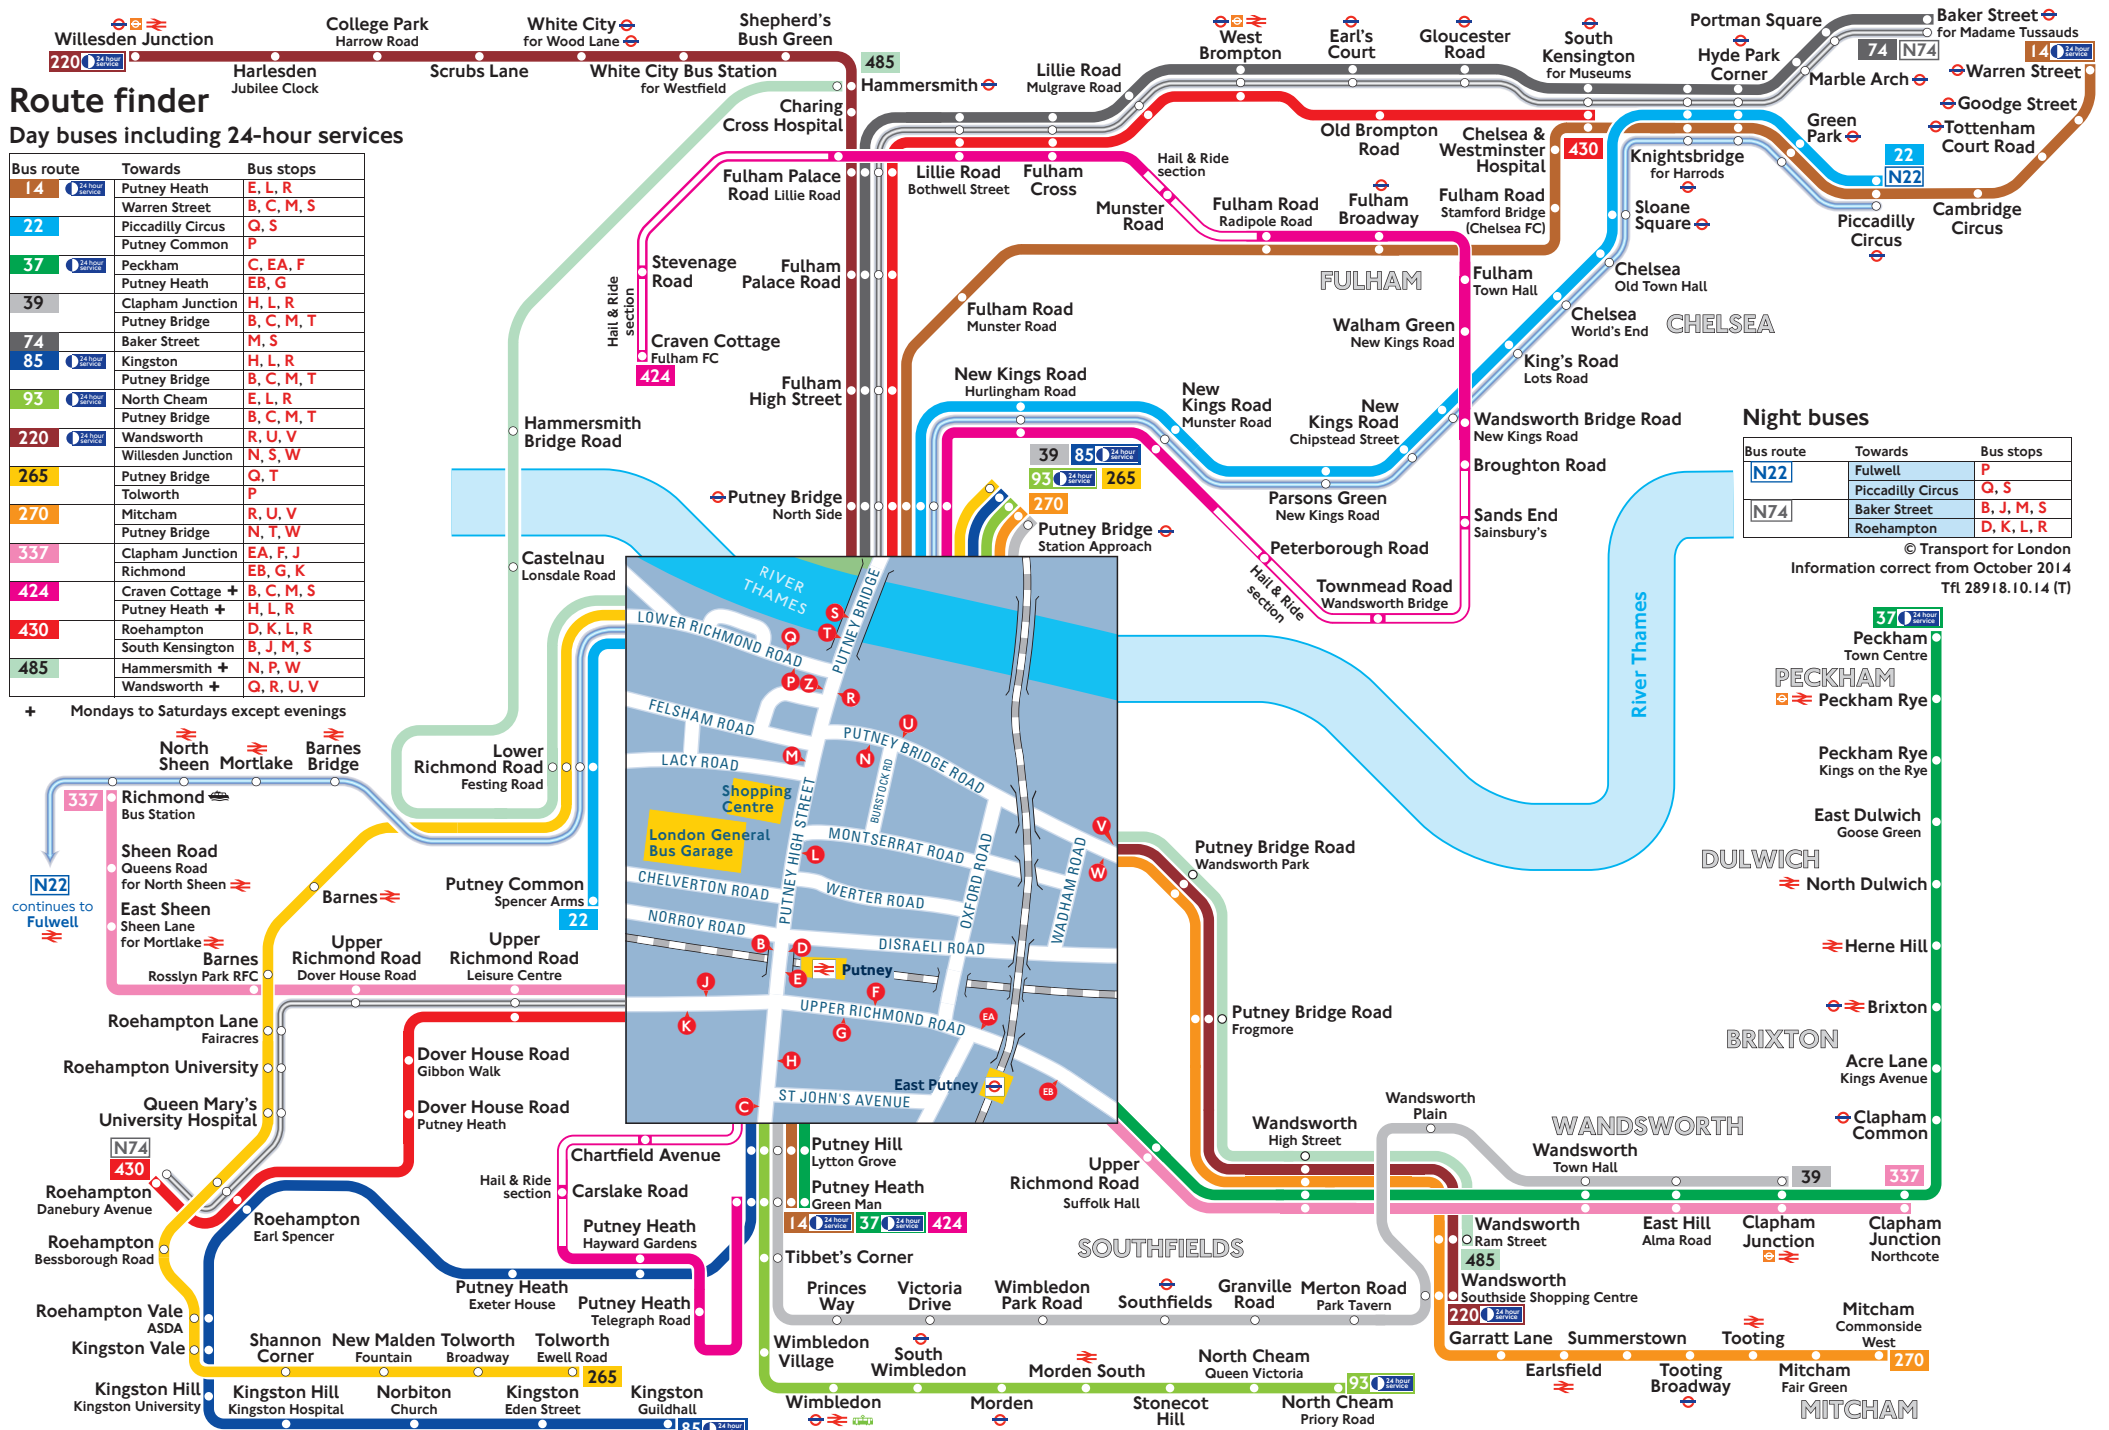

# Buses from Putney

## Route finder

Day buses including 24-hour services

Bus route	Towards	Bus stops
14	Putney Heath	E, L, R
22	Warren Street	B, C, M, S
37	Piccadilly Circus	Q, S
39	Putney Common	P
74	Peckham	C, EA, F
85	Putney Heath	EB, G
93	Clapham Junction	H, L, R
220	Putney Bridge	B, C, M, T
265	Baker Street	M, S
270	Kingston	H, L, R
337	Putney Bridge	B, C, M, T
424	North Cheam	E, L, R
430	Putney Bridge	B, C, M, T
485	Wandsworth	R, U, V
	Willesden Junction	N, S, W
	Putney Bridge	Q, T
	Tolworth	P
	Mitcham	R, U, V
	Putney Bridge	N, T, W
	Clapham Junction	EA, F, J
	Richmond	EB, G, K
	Craven Cottage + Putney Heath +	B, C, M, S
	Roehampton	H, L, R
	South Kensington	D, K, L, R
	Hammersmith + Wandsworth +	B, J, M, S
	Hammersmith + Wandsworth +	N, P, W
	Hammersmith + Wandsworth +	Q, R, U, V

+ Mondays to Saturdays except evenings

## Night buses

Bus route	Towards	Bus stops
N22	Fulwell	P
N74	Piccadilly Circus	Q, S
	Baker Street	B, J, M, S
	Roehampton	D, K, L, R

© Transport for London  
Information correct from October 2014  
Tfl 28918.10.14 (T)