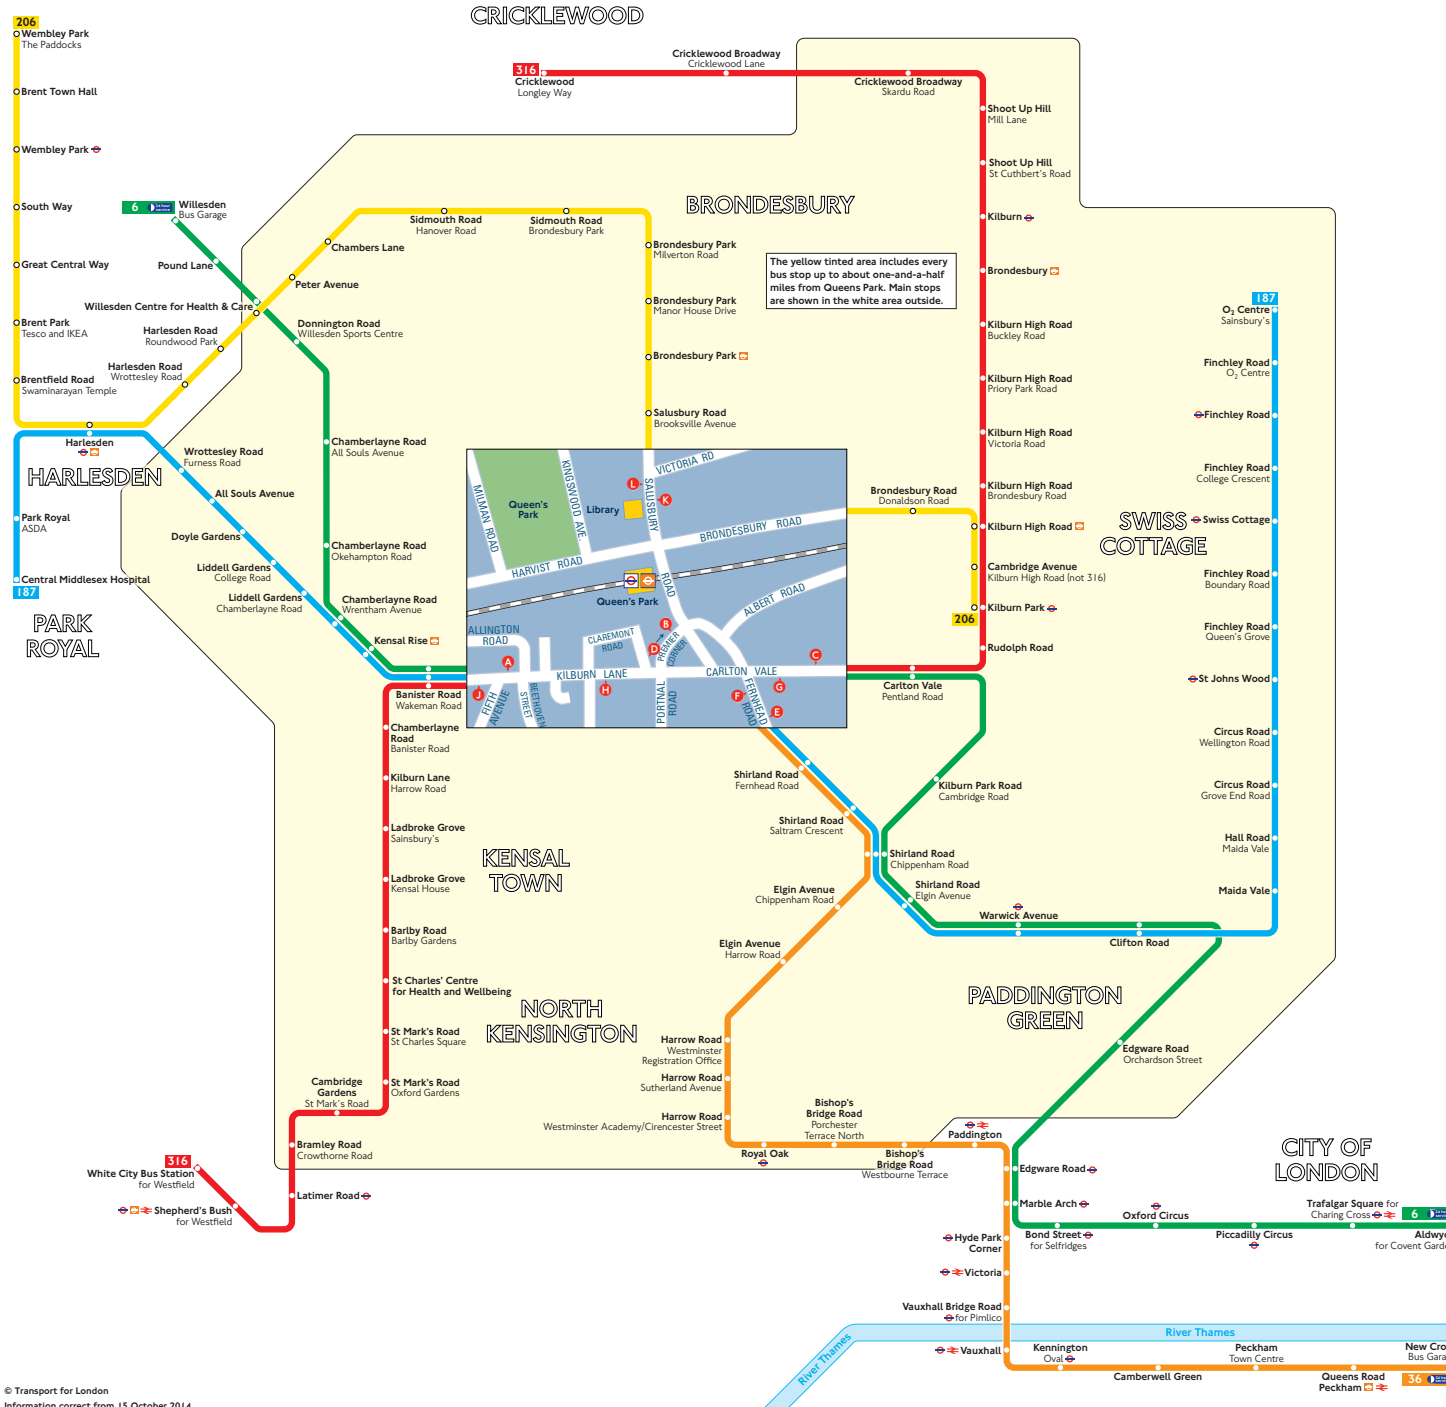

Buses from Queen's Park

Key

- Connections with London Underground
- Connections with London Overground
- Connections with National Rail

A Red discs show the bus stop you need for your chosen bus service. The disc **A** appears on the top of the bus stop in the street (see map of town centre in centre of diagram).

Route finder

Day buses including 24-hour services

Bus route	Towards	Bus stops
6	Aldwych	A B C
	Willesden	G H J
36	New Cross	B D E
	Finchley Road	A B E
187	Park Royal	F H J
	Kilburn Park	K
206	Wembley Park	L
	Cricklewood	A B C
316	White City	G H J