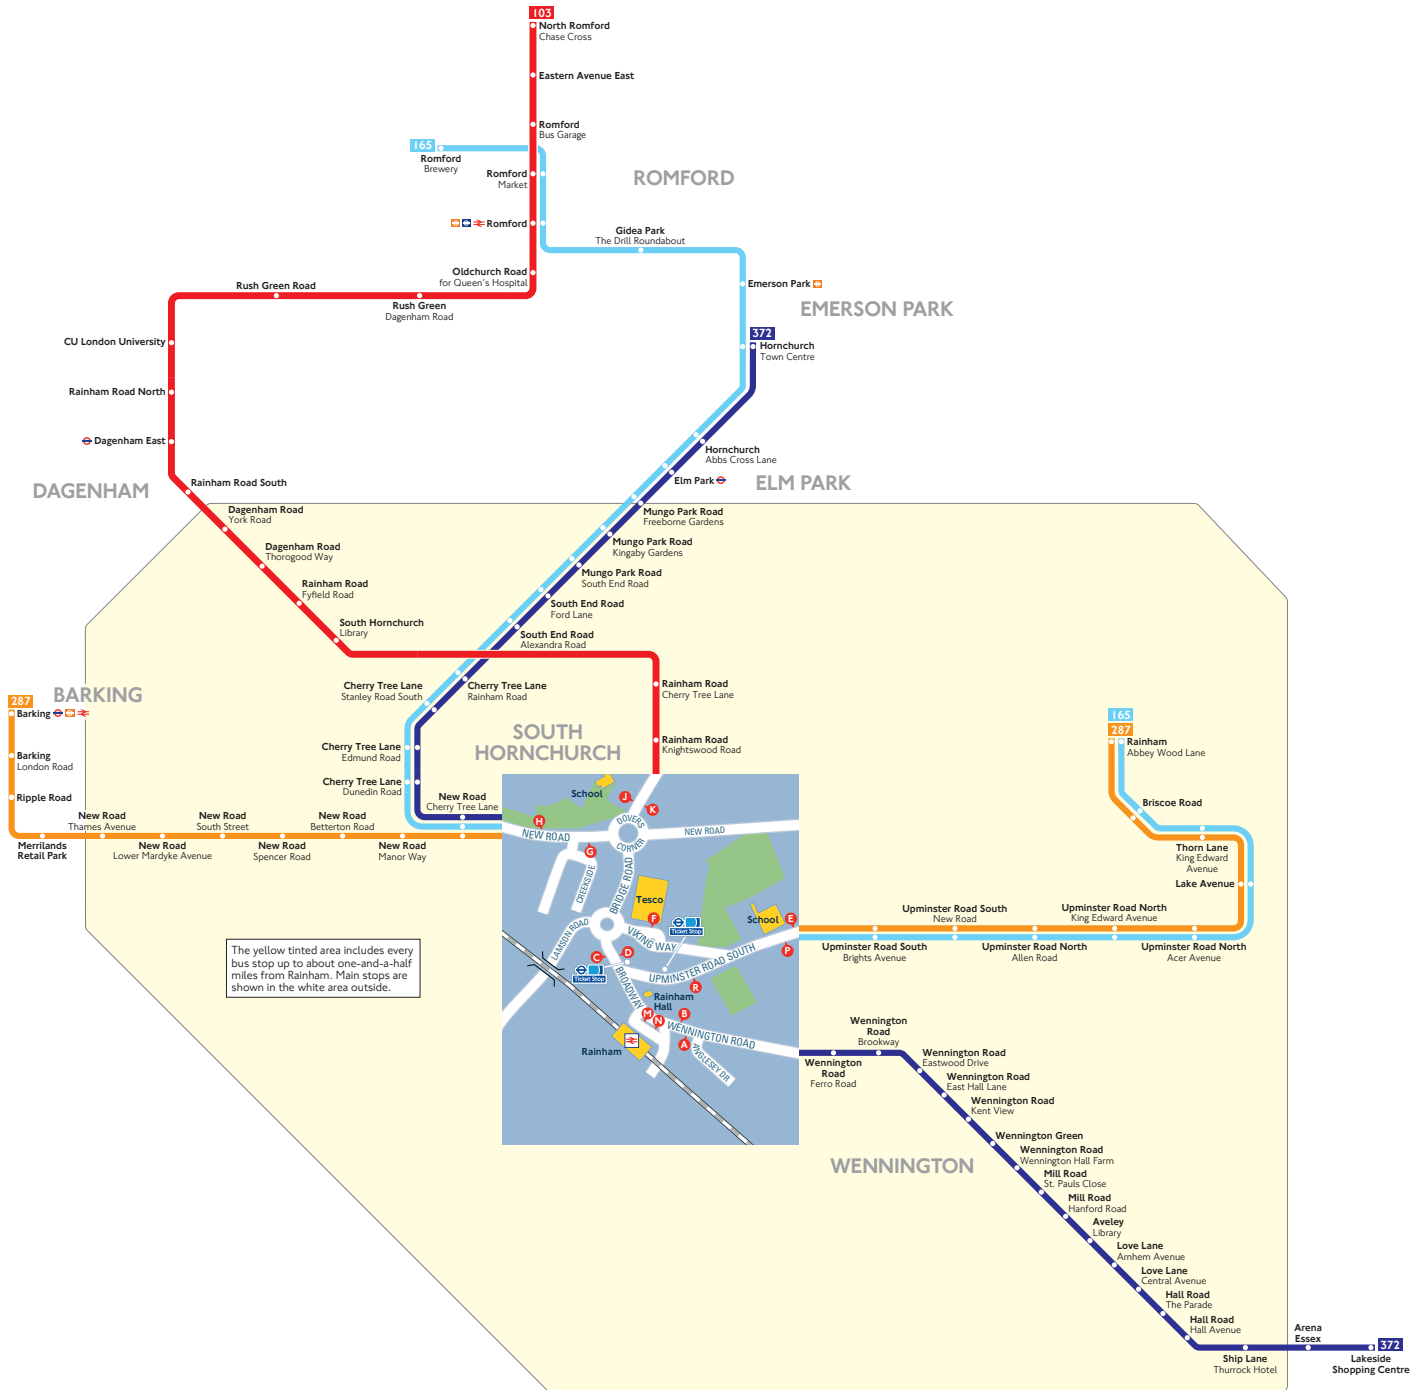

Buses from Rainham

Route finder

Bus route	Towards	Bus stops
103	North Romford	C J N
165	Rainham Abbey Wood Lane	E F H
287	Romford	C F G P R
	Barking	C F G P R
	Rainham Abbey Wood Lane	E F H
372	Hornchurch	A C F G
	Lakeside Shopping Centre	D F H N

Other buses

Bus route	Towards	Bus stops
652	Rainham Abbey Wood Lane	E F H
School journey	Upminster	C G P R

Key

- Connections with London Underground
- Connections with London Overground
- Connections with TFL Rail
- Connections with National Rail

Ways to pay

- Use your contactless debit or credit card. It's the same fare as Oyster and there is no need to top up.
- Top up your Oyster pay as you go credit or buy Travelcards and bus & tram passes at around 4,000 shops across London.