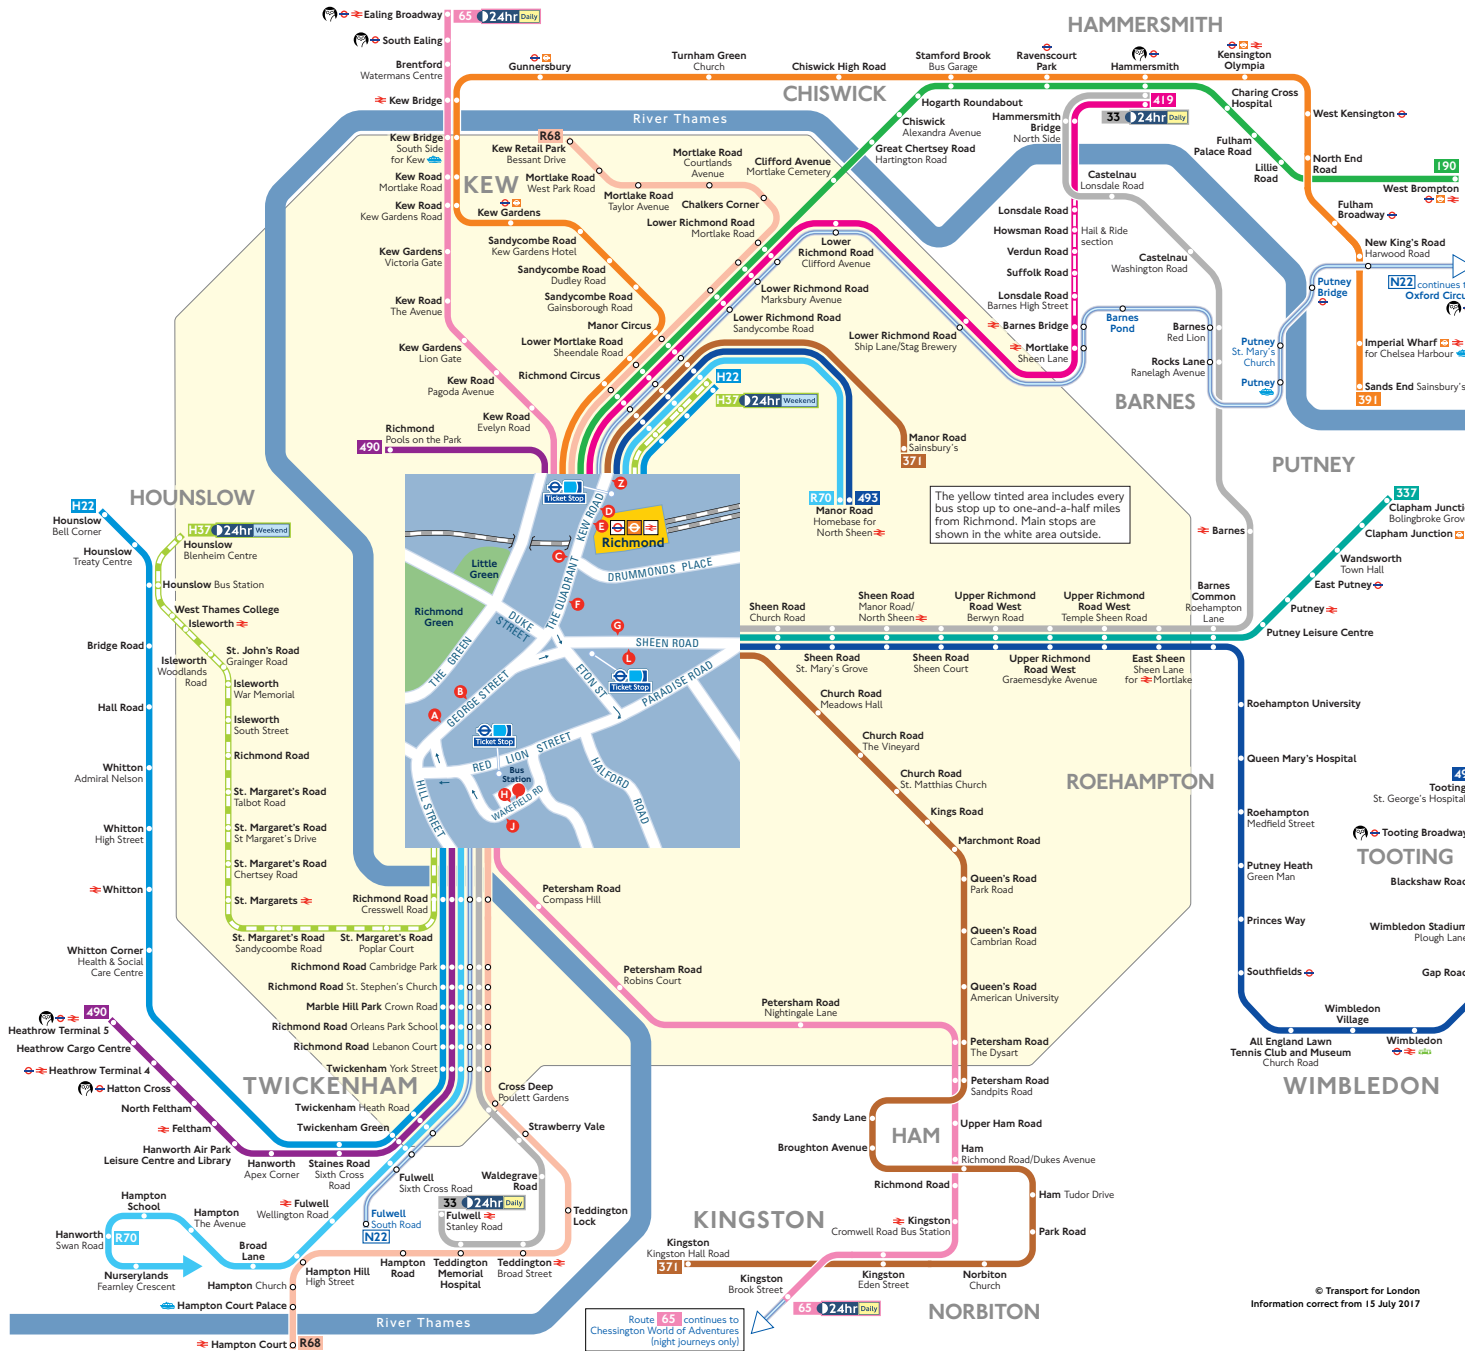

Buses from Richmond

Route 65 continues to Cheshington World of Adventures (night journeys only)

Route finder

Bus route	Towards	Bus stops
33 24hr Daily	Fulwell	J L
	Hammersmith	A G
65 24hr Daily	Ealing Broadway	B C
	Kingston	D F J
	Cheshington World of Adventures (nights only)	D F J
190	West Brompton	B C
337	Clapham Junction	A G H
371	Kingston	D F G
	Manor Road Sainsbury's	B C E J L
391	Sands End	B C
419	Hammersmith	B C
490	Heathrow Terminal 5	B F J
	Pools on the Park	B C
493	Manor Road Homebase	B C E J L
	Tooting	D F G
H22	Hounslow	B E J
	Manor Circus	B C
H37 24hr Weekend	Hounslow	B E J
	Manor Circus	B C
R68	Hampton Court	B E J
	Kew Retail Park	B C
R70	Manor Road Homebase	B C
	Nurserylands	B E J

Night Buses

Bus route	Towards	Bus stops
N22	Fulwell	B F J
	Oxford Circus	B C

Other Buses

Bus route	Towards	Bus stops
969	Roehampton Vale ASDA ▼	B G
	Whitton ▼	J L

Key

- 33 Day buses in black
- N22 Night buses in blue
- Connections with London Underground
- Connections with London Overground
- Connections with National Rail
- DLR Connections with DLR
- Connections with London Trams
- Connections with river boats
- One journey on Tuesdays and Fridays only
- Operates daily with 24-hour service Friday and Saturday nights
- Tube station with 24-hour service Friday and Saturday nights

Ways to pay

Top up your Oyster pay as you go credit or buy Travelcards and bus & tram passes at around 4,000 shops across London.