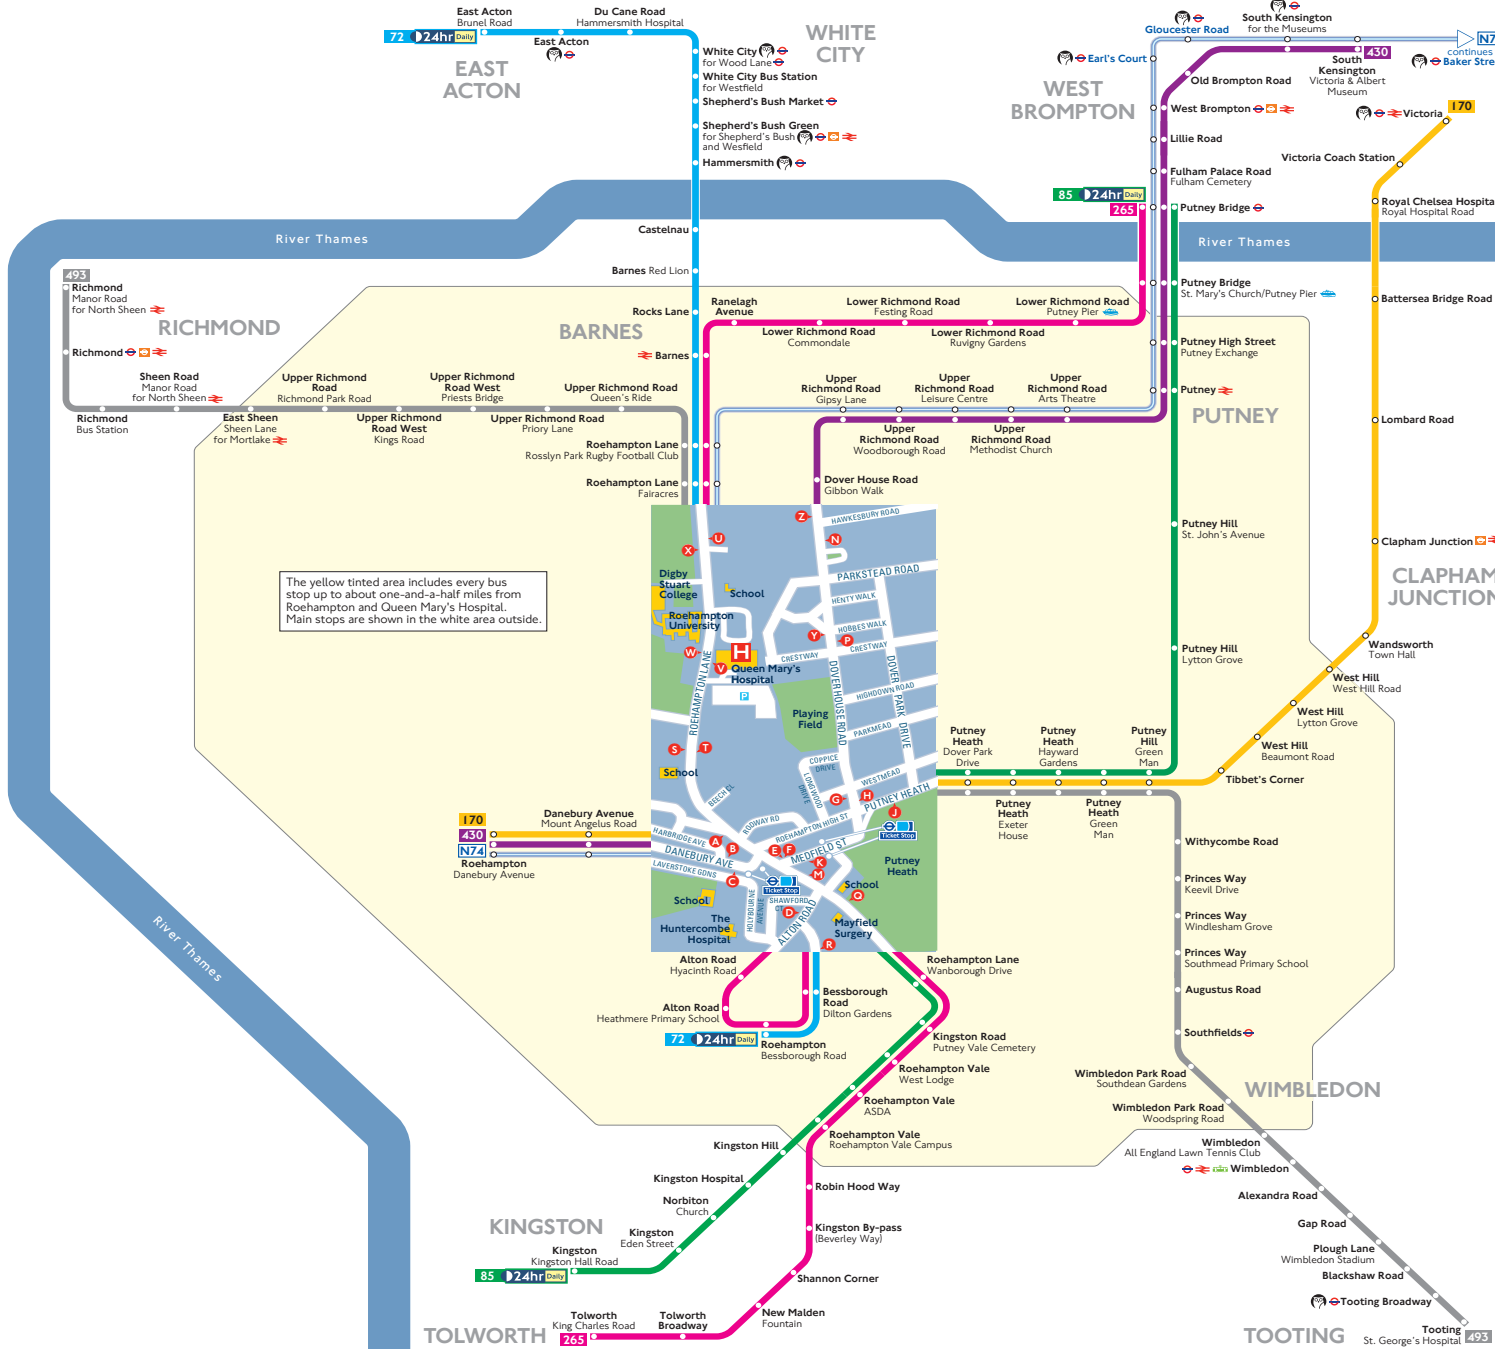

Buses from Roehampton and Queen Mary's Hospital

Route finder

Bus route	Towards	Bus stops
72 ▶24hr Daily	East Acton	A D S W X
	Roehampton	M R T U V
85 ▶24hr Daily	Kingston	J K M O
170	Putney Bridge	D F
	Roehampton	C J K
	Danebury Avenue	
	Victoria	B E
265	Putney Bridge	A D S W X
	Tolworth	D M O R T U V
430	Roehampton	C H K N P
	Danebury Avenue	
	South Kensington	B F G Y Z
493	Richmond	A J K S W X
	Tooting	E T U V

Night buses

Bus route	Towards	Bus stops
N74	Baker Street	A B S W X
	Roehampton	C T U V

Other buses

Bus route	Towards	Bus stops
639 sch	Battersea	B E
	Roehampton	C J K
	Danebury Avenue	
670 sch	Battersea	B E
	Roehampton	C J K
	Danebury Avenue	
969	Roehampton Vale	M O T U V
	Whitton	A S W X

Key

- **72** Day buses in black
- **N74** Night buses in blue
- Connections with London Underground
- Connections with London Overground
- Connections with National Rail
- Connections with London Trams
- Connections with river boats
- Tube station with 24-hour service Friday and Saturday nights
- ▼ Tuesday and Friday only

Ways to pay

Top up your Oyster pay as you go credit or buy Travelcards and bus & tram passes at around 4,000 shops across London.