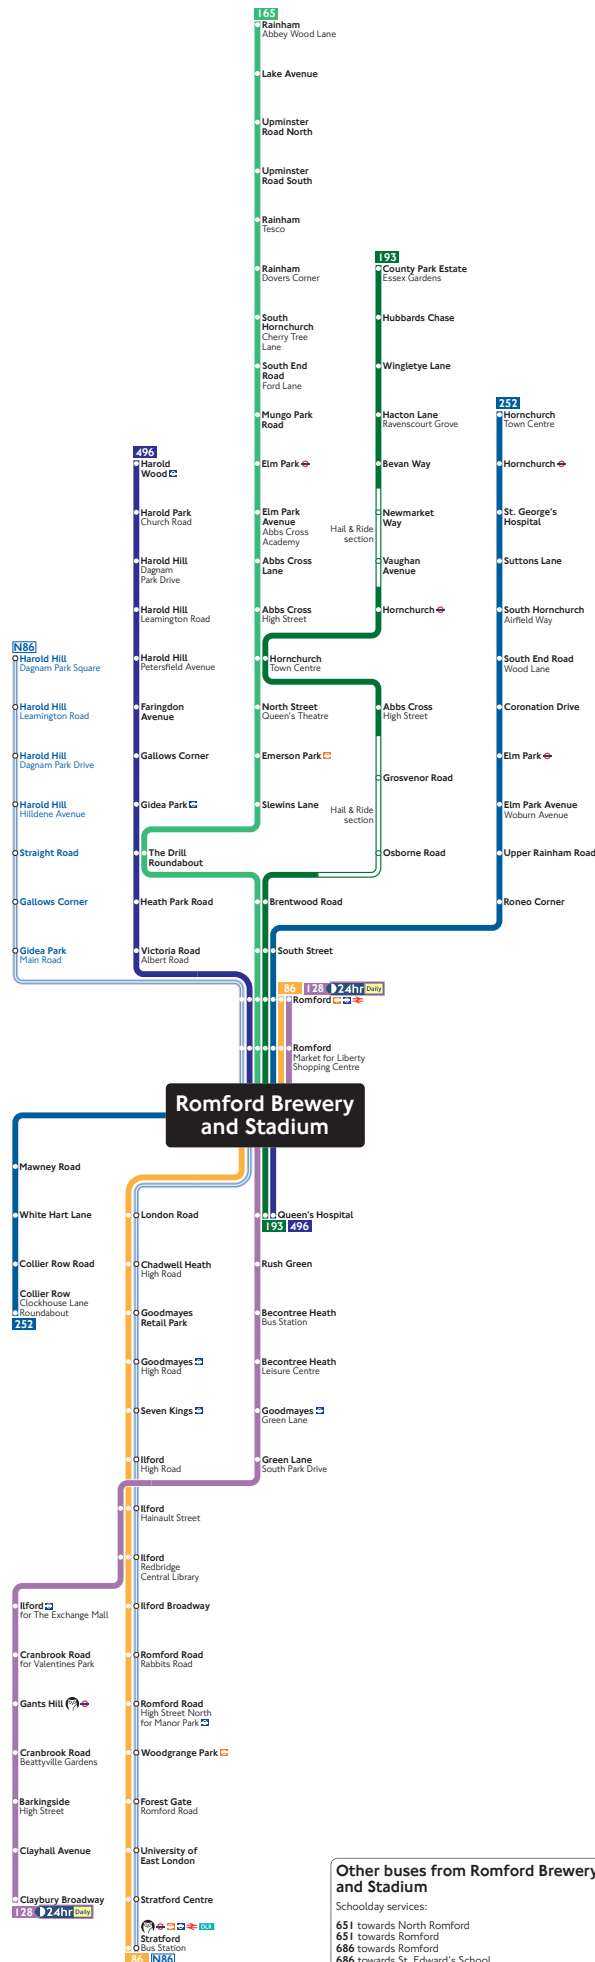

Buses from Romford Brewery and Stadium

TFL32845.05.17 (P)