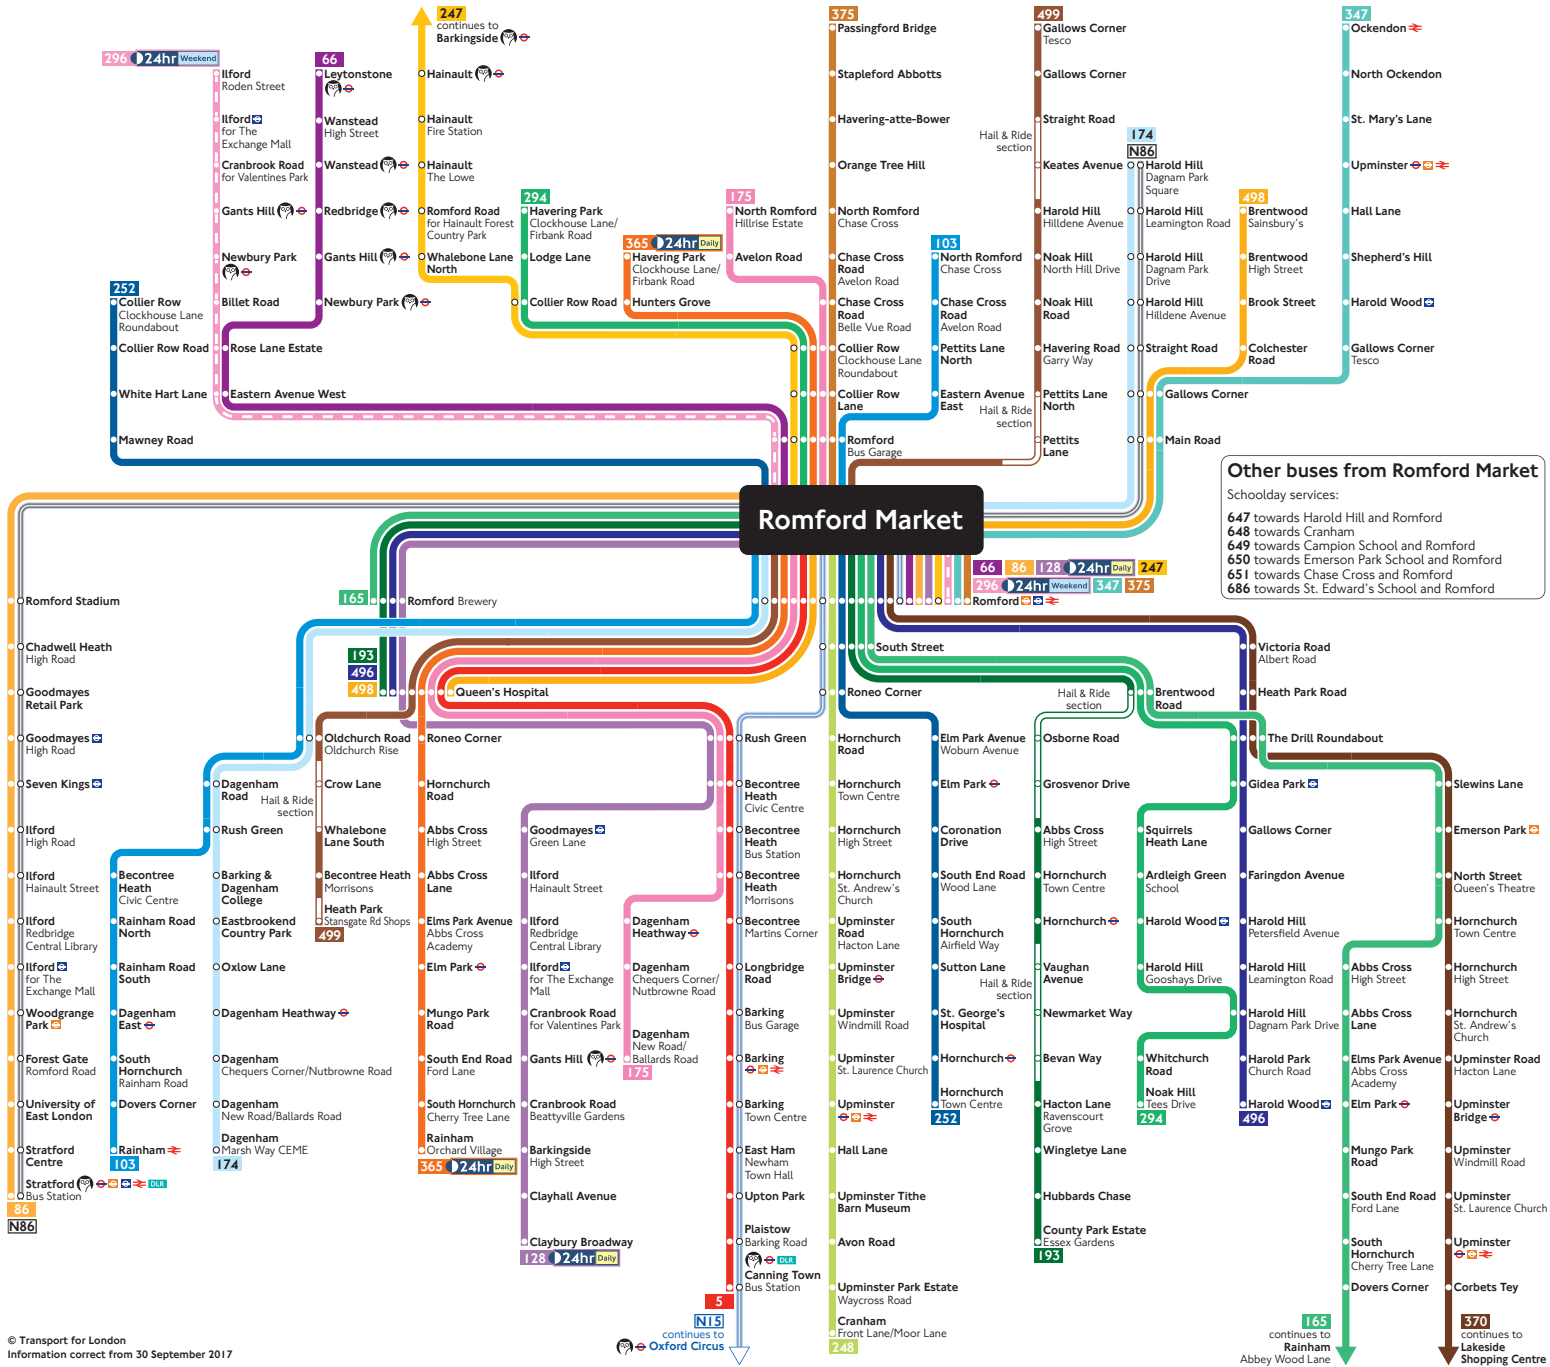

Buses from Romford Market

Destination finder

Destination	Bus routes	Bus stops
A		
Abbs Cross High Street	165 193	C G M
Alldgate and Alldgate East	N15	E K
B		
Barking and Dagenham College	174	K W X
Barkingside	247	F H
Barkingside High Street	128 247	F H
Becontree Heath Bus Station	5 N15	E K
Becontree Heath Civic Centre	5 N15 103 175	E J K
Becontree Heath Martins Corner	5 N15	E K
Becontree Heath Morrisons	5 N15	E K
Brentwood High Street and Sainsbury's	499	K X
Brentwood High Street and Sainsbury's	498	N Y Z
C		
Canning Town Bus Station	5 N15	E K
Cannon Street	N15	E K
Chadwell Heath High Road	86 N86	D L D K L W X
City Thameslink	N15	E K
Claybury Broadway	128	D L
Clayhall Avenue	128	D L
Collier Row	175 247 294	F H
Clockhouse Lane Roundabout	365 375+	F H
Corbets Tey	252	D H
County Park Estate Essex Gardens	370	M
Cranbrook Road for Valentines Park	296	F H
Cranham Front Lane/Moor Lane	248	G M
D		
Dagenham	174	K W X
Chequers Corner/Nutbrowne Road, and New Road/Ballards Road	175	E J K

Sign up for an online account to top up online and see your travel history and spending.

Key

- Connections with London Underground
- Connections with London Overground
- Connections with TfL Rail
- Connections with National Rail
- Connections with DLR
- Operates daily with 24-hour service Friday and Saturday nights
- Tube station with 24-hour service Friday and Saturday nights
- Monday to Saturdays only
- Monday to Saturdays except evenings