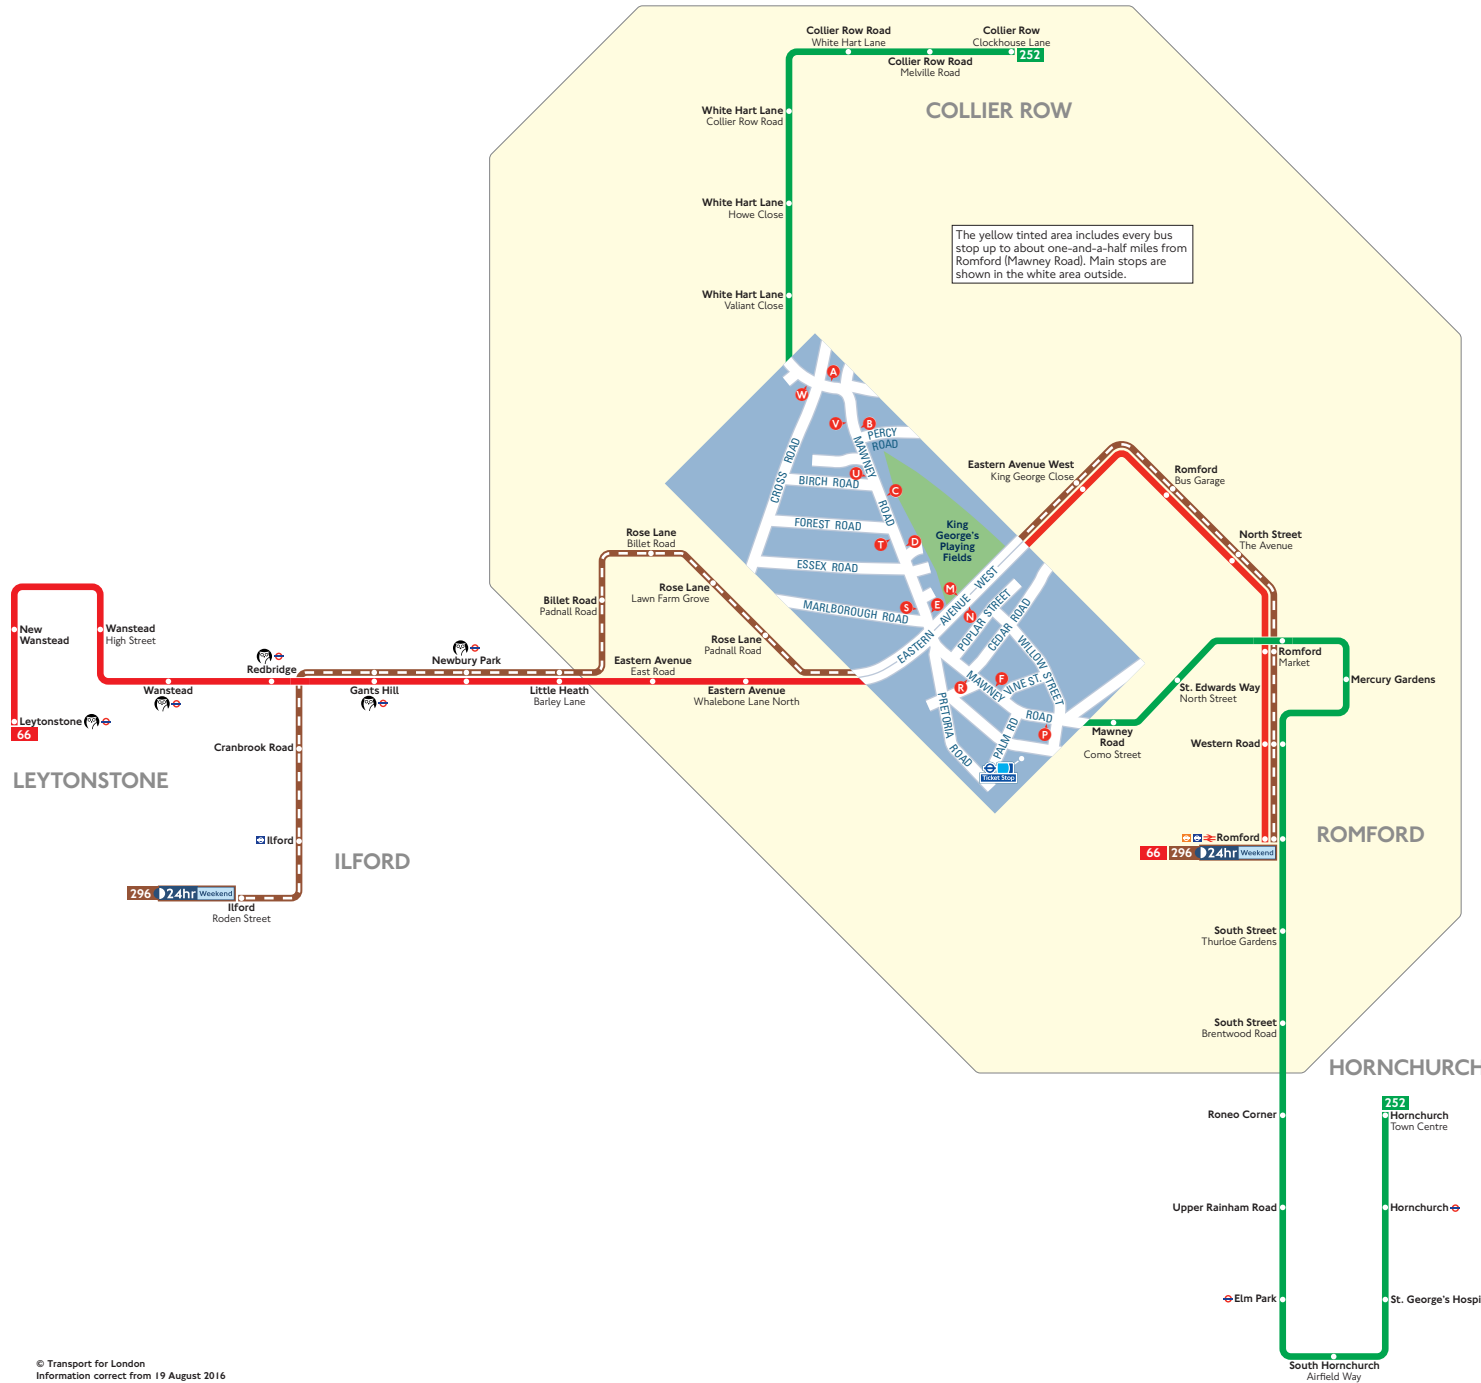

Buses from Romford (Mawney Road)

Route finder

Bus route	Towards	Bus stops
66	Leytonstone	N
	Romford	M
252	Collier Row	P R S T U V W
	Hornchurch	A B C D E F
296	Ilford	N
	Romford	M

Other buses

Bus route	Towards	Bus stops
651	Chase Cross	P R S T U V W
School journey	Romford	A B C D E F

Key

- Connections with London Underground
- Connections with London Overground
- Connections with TfL Rail
- Connections with National Rail
- Operates daily with 24-hour service Friday and Saturday nights
- Tube station with 24-hour service Friday and Saturday nights

Ways to pay

- Use your contactless debit or credit card. It's the same fare as Oyster and there is no need to top up.
- Top up your Oyster pay as you go credit or buy Travelcards and bus & tram passes at around 4,000 shops across London.
- Sign up for an online account to top up online and see your travel history and spending.