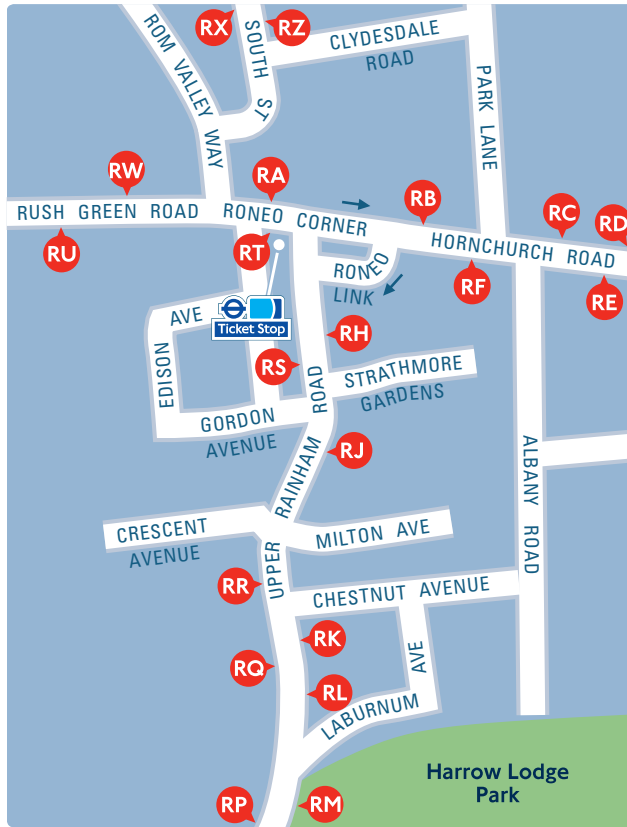

Destination finder

Destination	Bus routes	Bus stops
A		
Abbe Cross Lane	565	RA, RB, RC, RD
Aldgate	N15	RA, RB, RC, RD
Aldgate East	N15	RA, RB, RC, RD
Avon Road	175	RA, RB, RC, RD
Avon Road	248	RA, RB, RC, RD
B		
Barking	5	RA, RB, RC, RD
Barking	N15	RA, RB, RC, RD
Barkingside High Street	128	RA, RB, RC, RD
Becontree Martins Corner	5	RA, RB, RC, RD
Becontree Heath Bus Station	5, 128	RA, RB, RC, RD
Becontree Heath Civic Centre	5, 128	RA, RB, RC, RD
Becontree Heath Leisure Centre	128	RA, RB, RC, RD
Becontree Heath Morrisons	175	RA, RB, RC, RD
C		
Canning Town	5, DLR	RA, RB, RC, RD
Cannon Street	N15	RA, RB, RC, RD
Chase Cross Road Belle Vue Road	175	RA, RB, RC, RD
City Thameslink	N15	RA, RB, RC, RD
Claybury Broadway	128	RA, RB, RC, RD
Clayhall Avenue	128	RA, RB, RC, RD
Collier Row	252	RA, RB, RC, RD
Collier Row Roundabout	252, 365	RA, RB, RC, RD
Collier Row Lane	175	RA, RB, RC, RD
Collier Row Lane	365	RA, RB, RC, RD
Collier Row Road	252	RA, RB, RC, RD
Coronation Drive	252	RA, RB, RC, RD
Cranbrook Road Beattysville Gardens	128	RA, RB, RC, RD
Cranbrook Road for Valentines Park	128	RA, RB, RC, RD
Cranham Front Lane/Moor Lane	248	RA, RB, RC, RD
D		
Dagenham	175	RA, RB, RC, RD
Dagenham Heathway	175	RA, RB, RC, RD
E		
East Ham Newham Town Hall	5	RA, RB, RC, RD
East Ham Newham Town Hall	N15	RA, RB, RC, RD
Elm Park	252	RA, RB, RC, RD
Elm Park	365	RA, RB, RC, RD
Elm Park Avenue	365	RA, RB, RC, RD
Elm Park Avenue Woburn Avenue	252	RA, RB, RC, RD
G		
Gants Hill	128	RA, RB, RC, RD
Goodmayes	128	RA, RB, RC, RD
Green Lane	128	RA, RB, RC, RD
Green Lane South Park Drive	128	RA, RB, RC, RD
H		
Hall Lane	248	RA, RB, RC, RD
Havering Park	365	RA, RB, RC, RD
Heathway	175	RA, RB, RC, RD
Hornchurch	252	RA, RB, RC, RD
Hornchurch High Street	248	RA, RB, RC, RD
Hornchurch High Street and St. Andrew's Church	248	RA, RB, RC, RD
Hornchurch Town Centre	248	RA, RB, RC, RD
Hunters Grove	365	RA, RB, RC, RD
I		
Iford	128	RA, RB, RC, RD